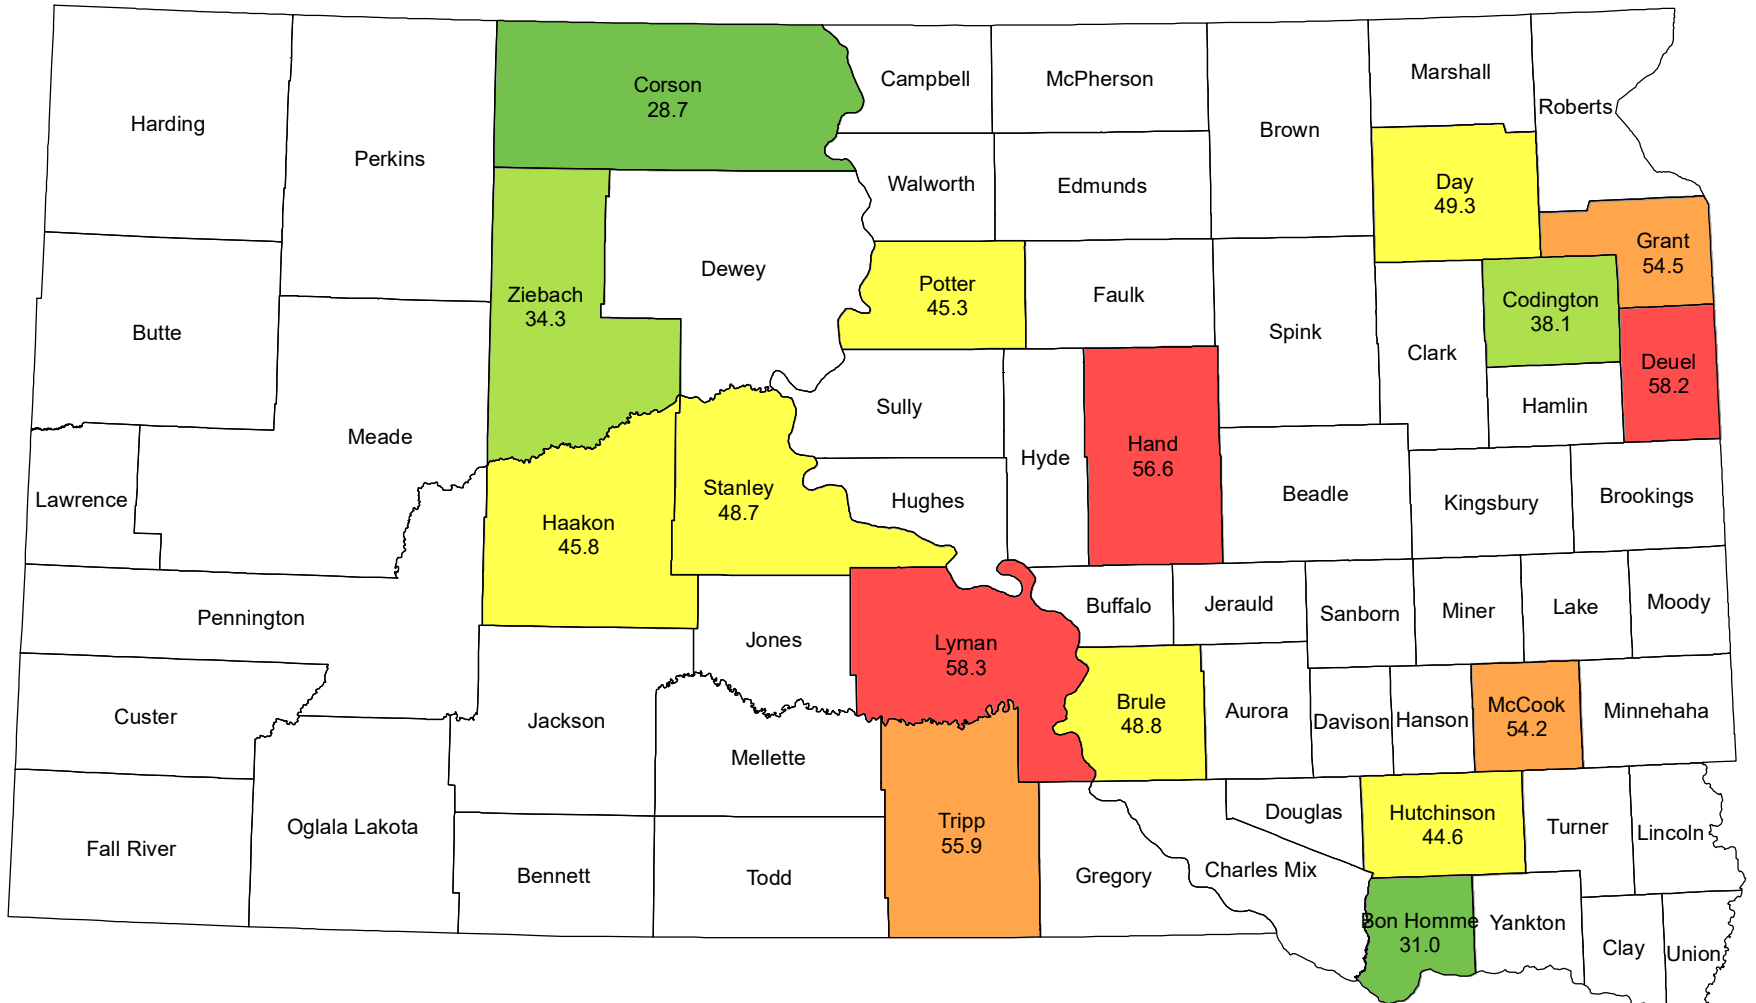

2023 Winter Wheat Yield South Dakota

Winter Wheat Yield
Bushels Per Acre

38.2 - 49.3
31.1 - 38.1
56.0 - 58.3
49.4 - 55.9
Not Published

Source: USDA National Agricultural Statistics Service
December 15, 2023