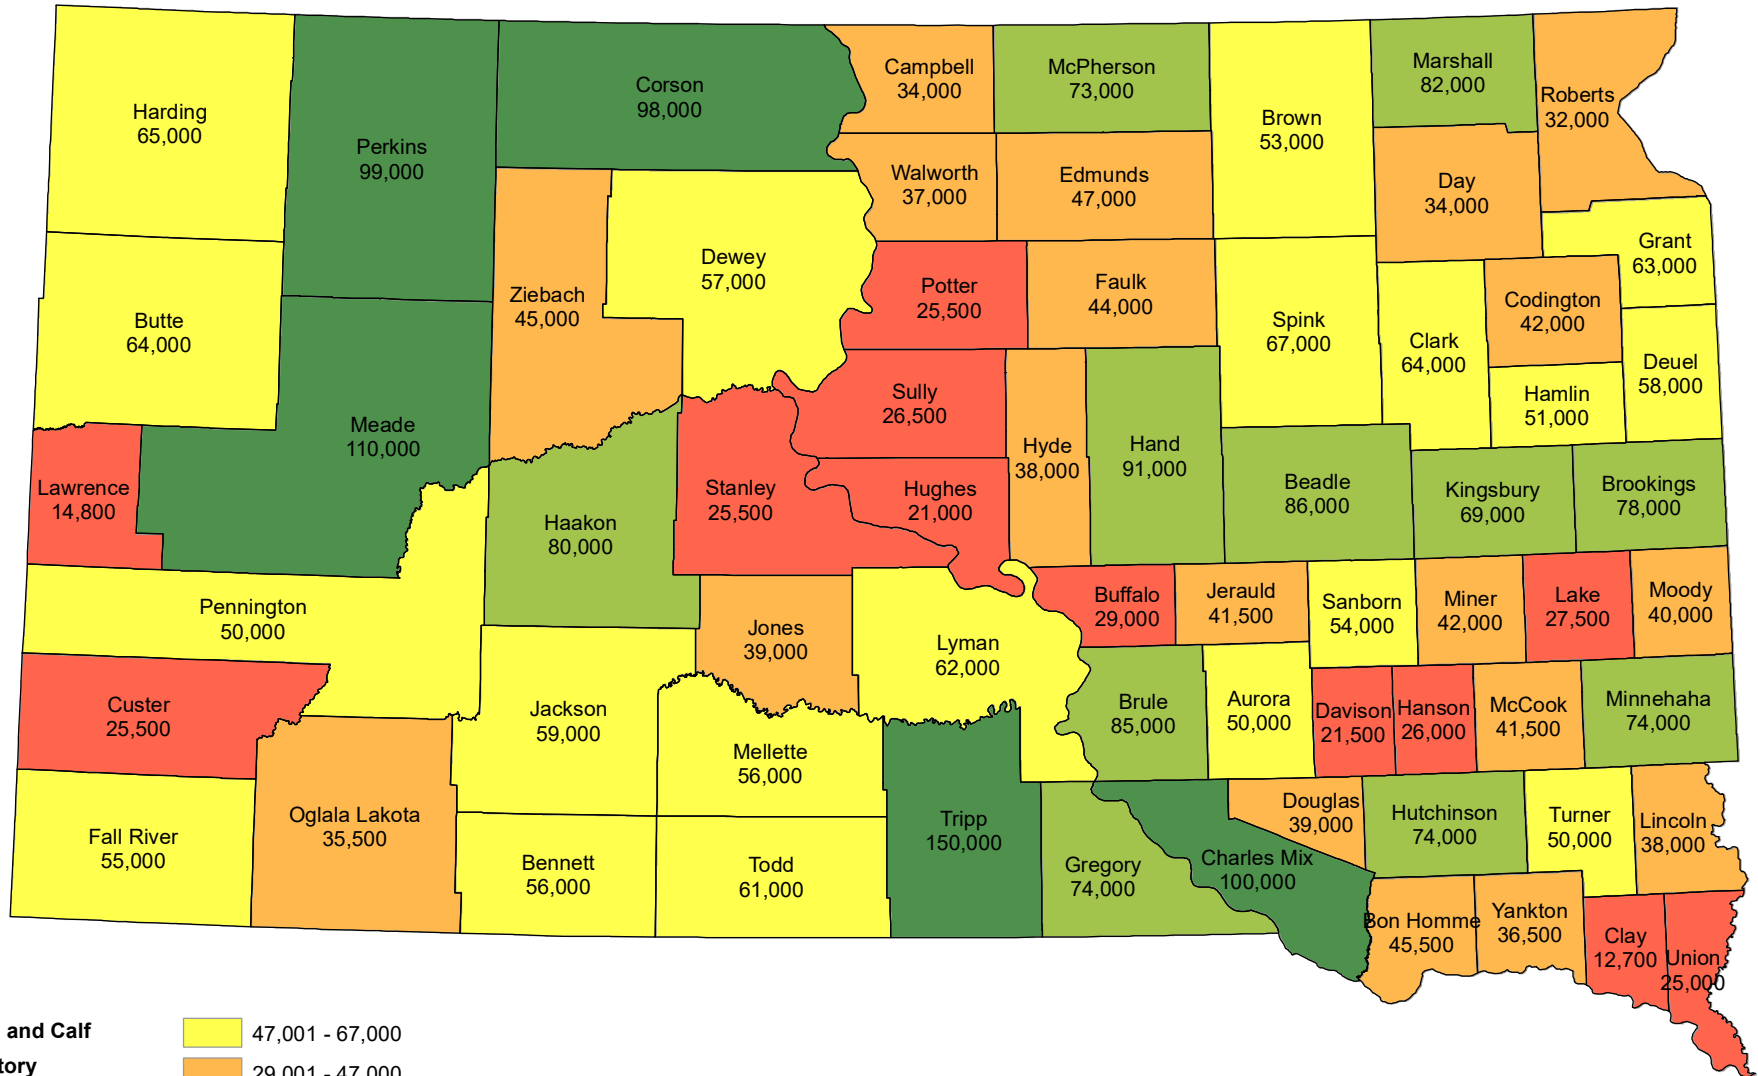

# 2023 Cattle and Calf Inventory South Dakota

Source: USDA National Agricultural Statistics Service  
May 8, 2023

# 2023 Beef Cow Inventory South Dakota

Source: USDA National Agricultural Statistics Service  
May 8, 2023