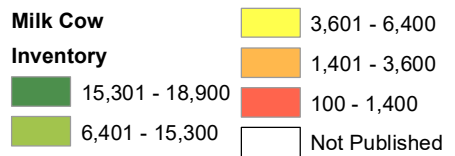

2023 Milk Cow Inventory South Dakota

Source: USDA National Agricultural Statistics Service
May 8, 2023