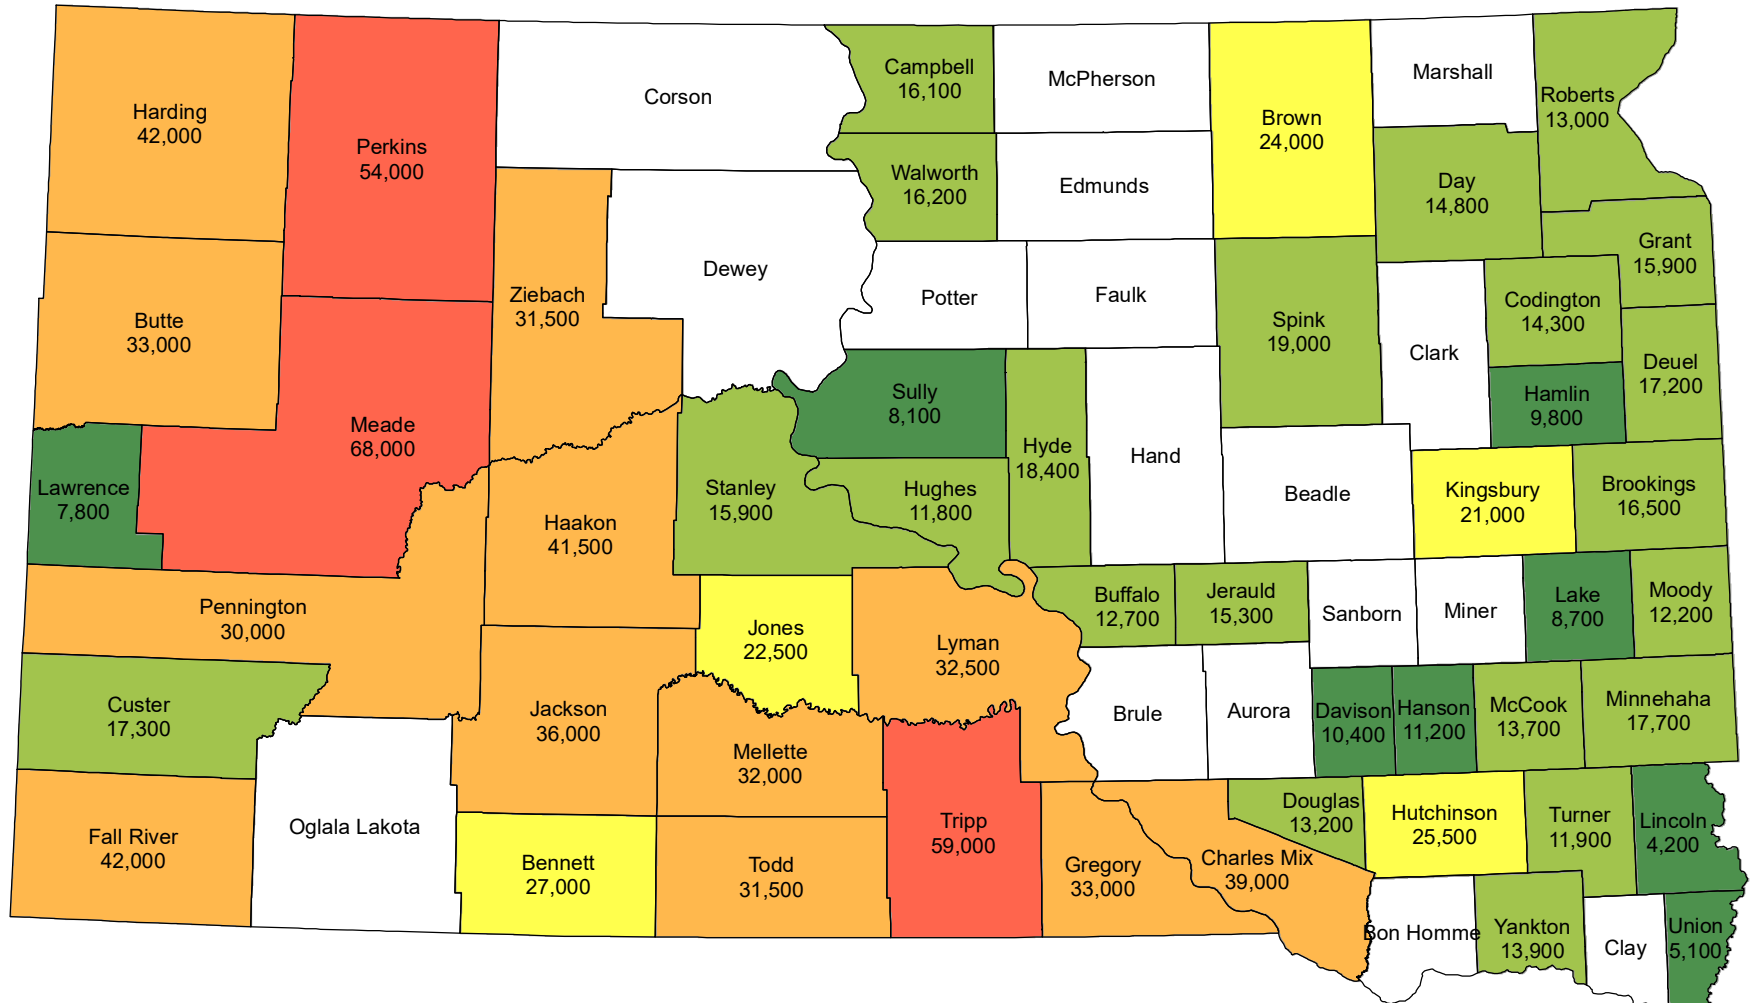

# 2023 Cattle and Calf Inventory South Dakota

Source: USDA National Agricultural Statistics Service  
May 8, 2023

# 2023 Beef Cow Inventory South Dakota

Source: USDA National Agricultural Statistics Service  
May 8, 2023

# 2023 Milk Cow Inventory South Dakota

Source: USDA National Agricultural Statistics Service  
May 8, 2023