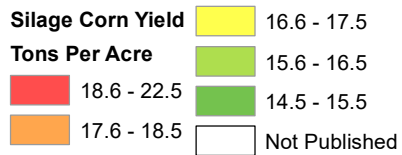

2023 Silage Corn Yield North Dakota

Source: USDA National Agricultural Statistics Service
February 23, 2024