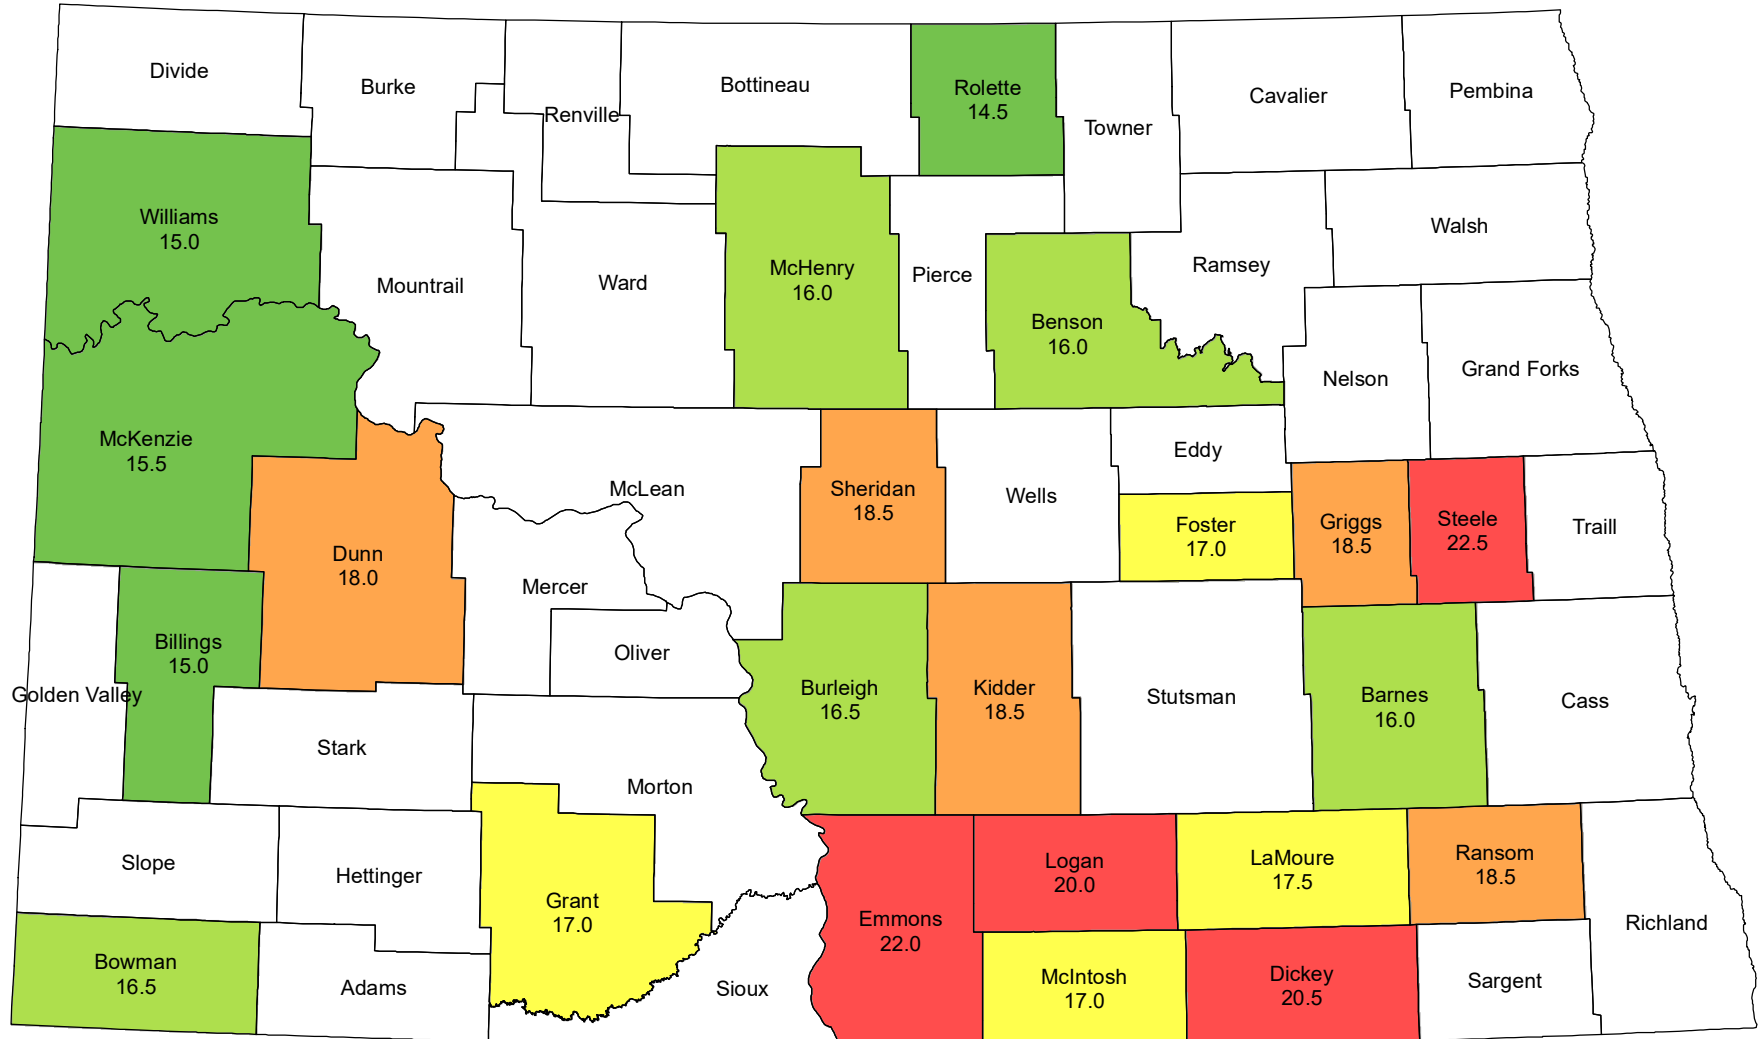

2023 Silage Corn Yield North Dakota

Source: USDA National Agricultural Statistics Service
February 23, 2024