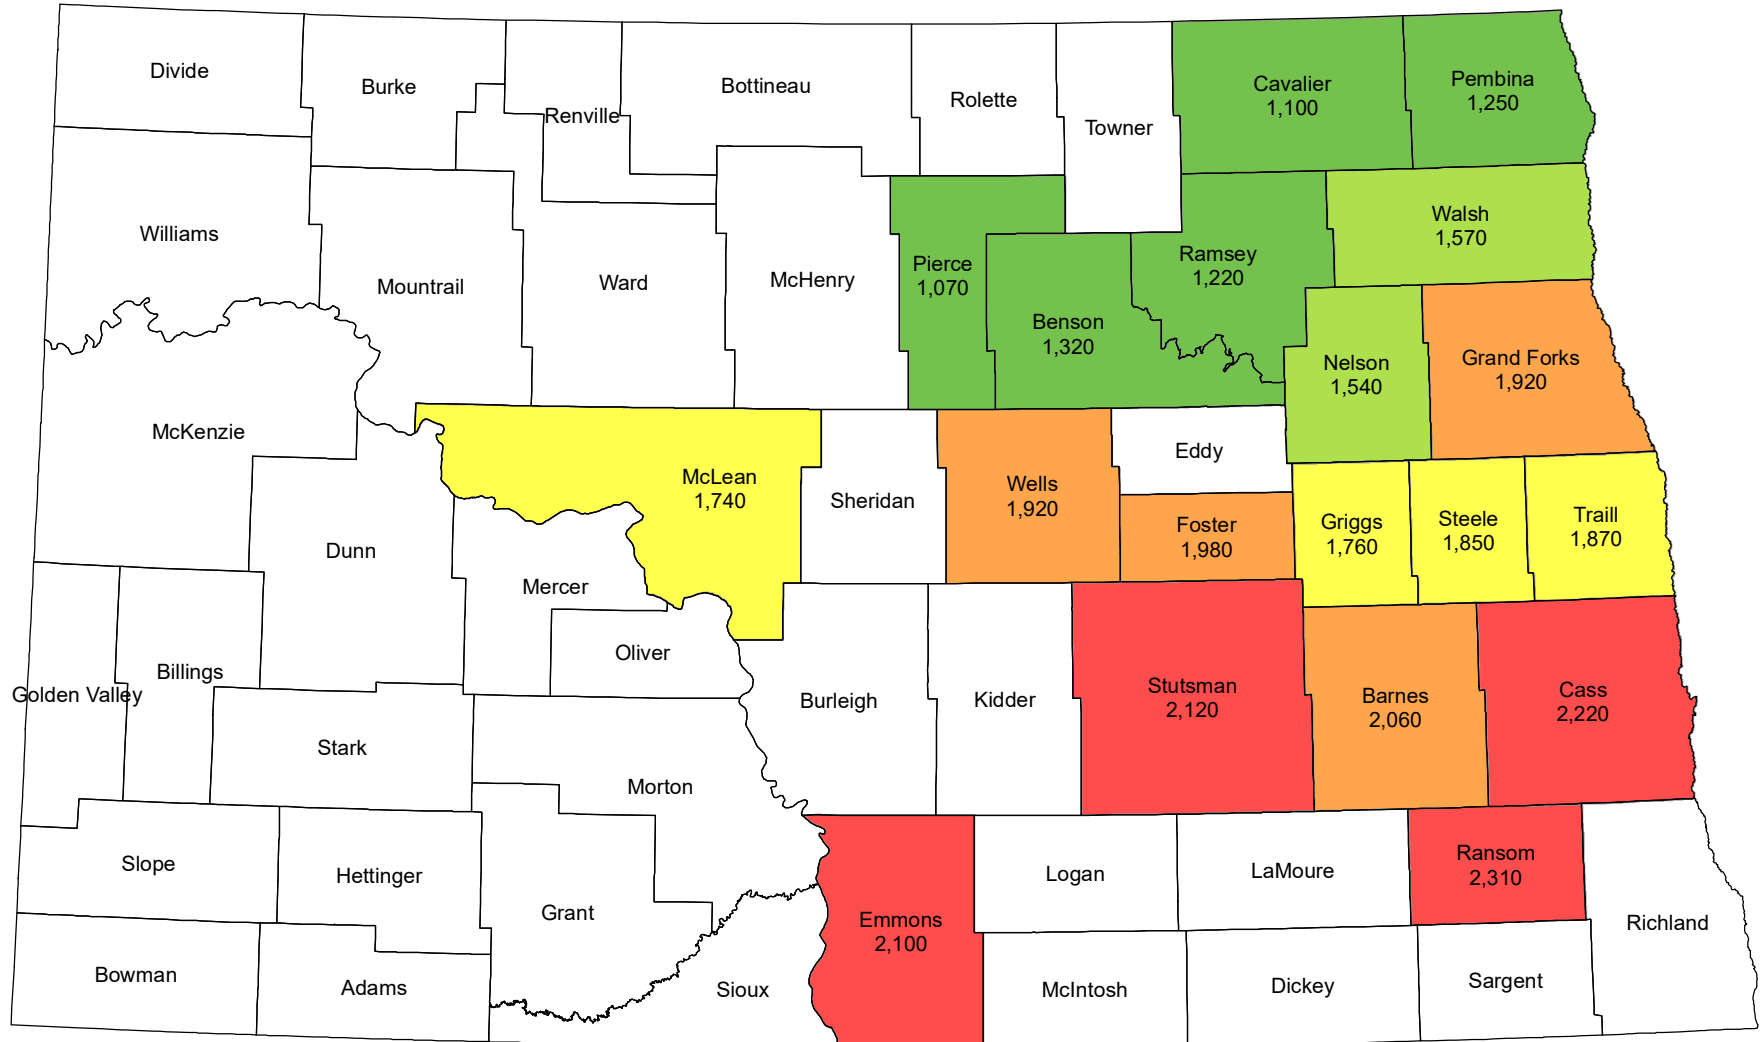

2023 Dry Bean Yield North Dakota

Source: USDA National Agricultural Statistics Service
April 19, 2024