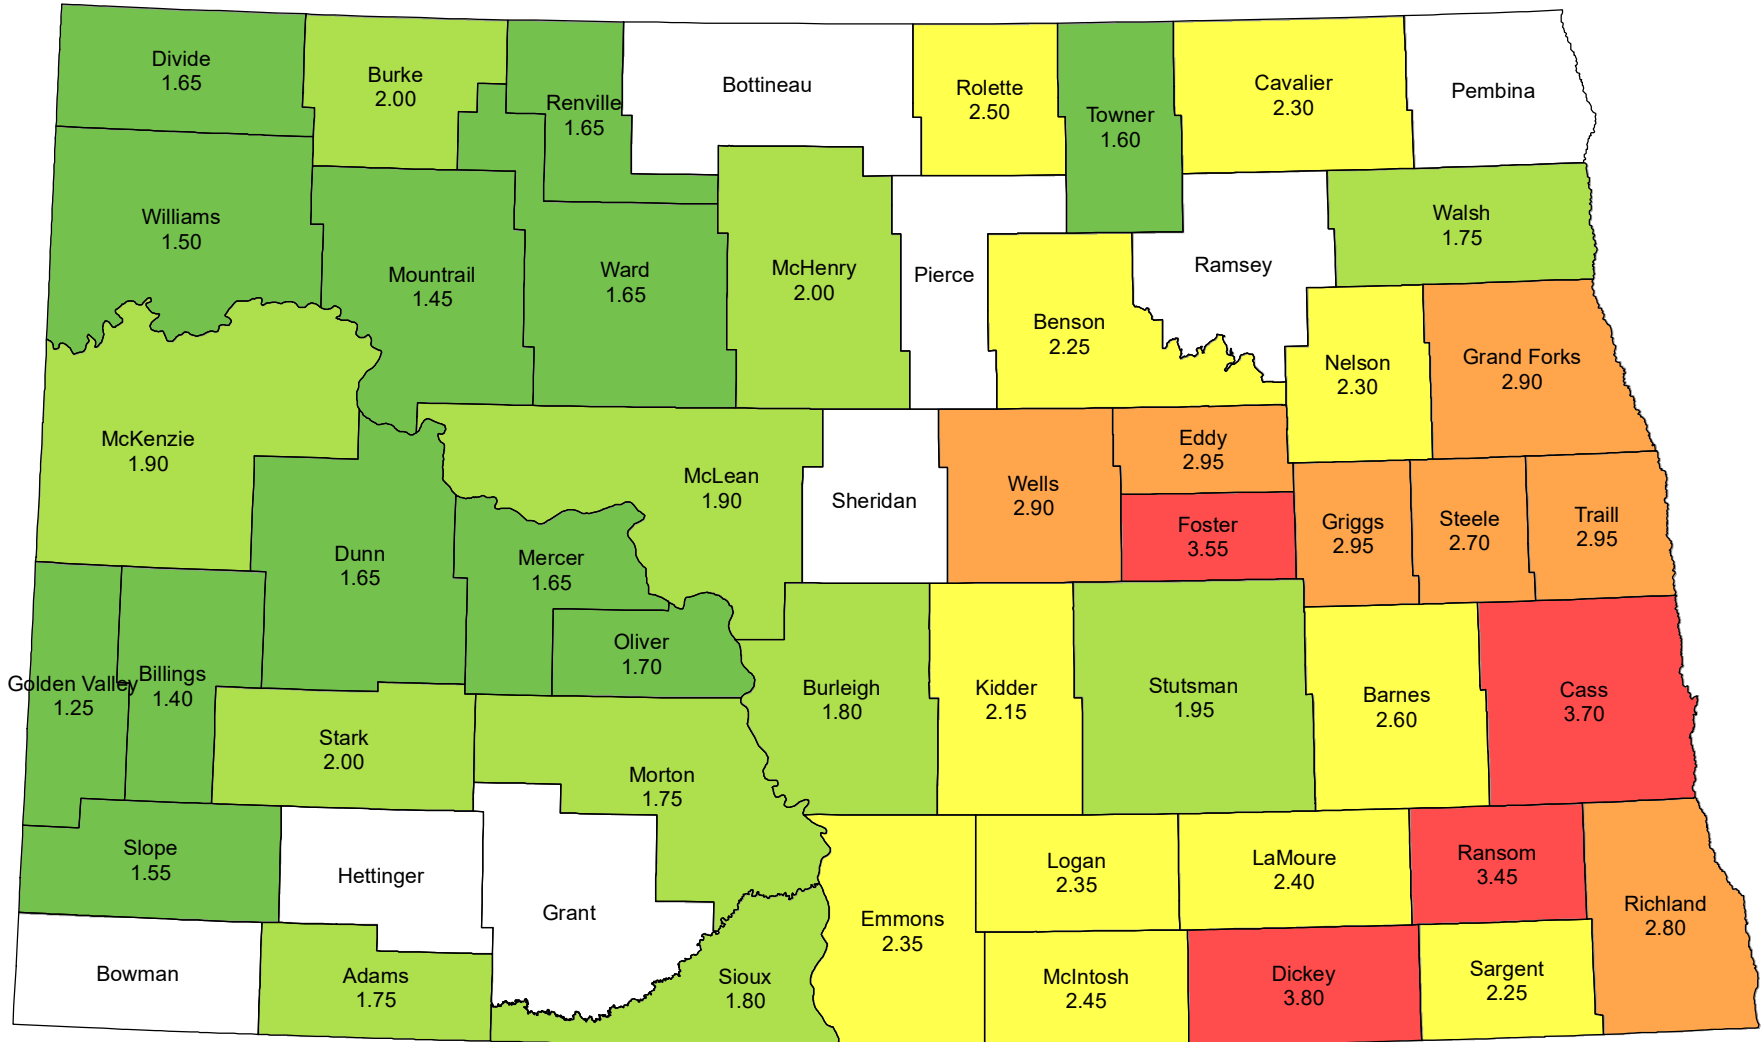

2022 Alfalfa Hay Yield North Dakota

Source: USDA National Agricultural Statistics Service
April 21, 2023

2022 Hay (Excluding Alfalfa) Yield North Dakota

Source: USDA National Agricultural Statistics Service
April 21, 2023