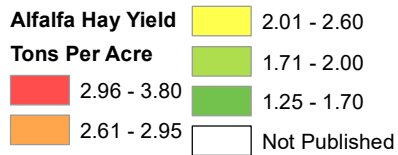

2022 Alfalfa Hay Yield North Dakota

Source: USDA National Agricultural Statistics Service
April 21, 2023

2022 Hay (Excluding Alfalfa) Yield North Dakota

Source: USDA National Agricultural Statistics Service
April 21, 2023