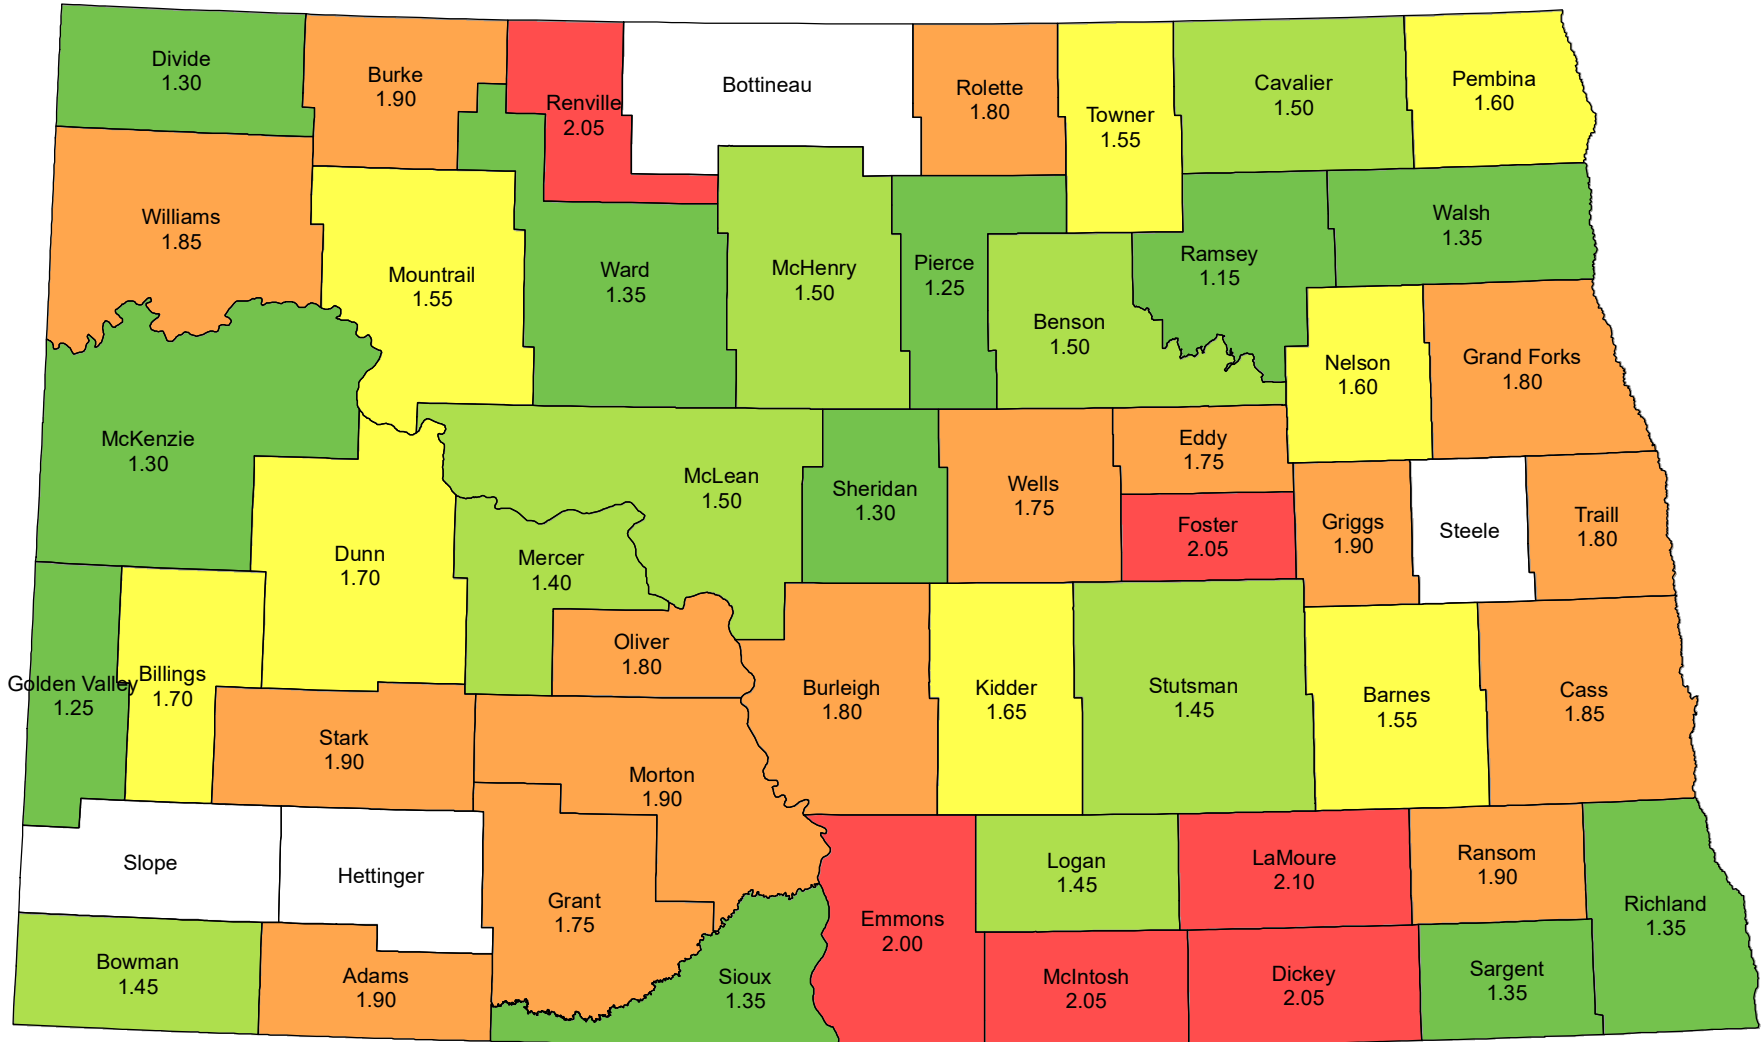

2022 Alfalfa Hay Yield North Dakota

Source: USDA National Agricultural Statistics Service
April 21, 2023

2022 Hay (Excluding Alfalfa) Yield North Dakota

Source: USDA National Agricultural Statistics Service
April 21, 2023