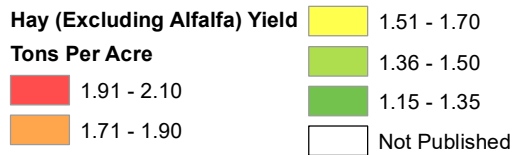

2022 Alfalfa Hay Yield North Dakota

Source: USDA National Agricultural Statistics Service
April 21, 2023

2022 Hay (Excluding Alfalfa) Yield North Dakota

Source: USDA National Agricultural Statistics Service
April 21, 2023