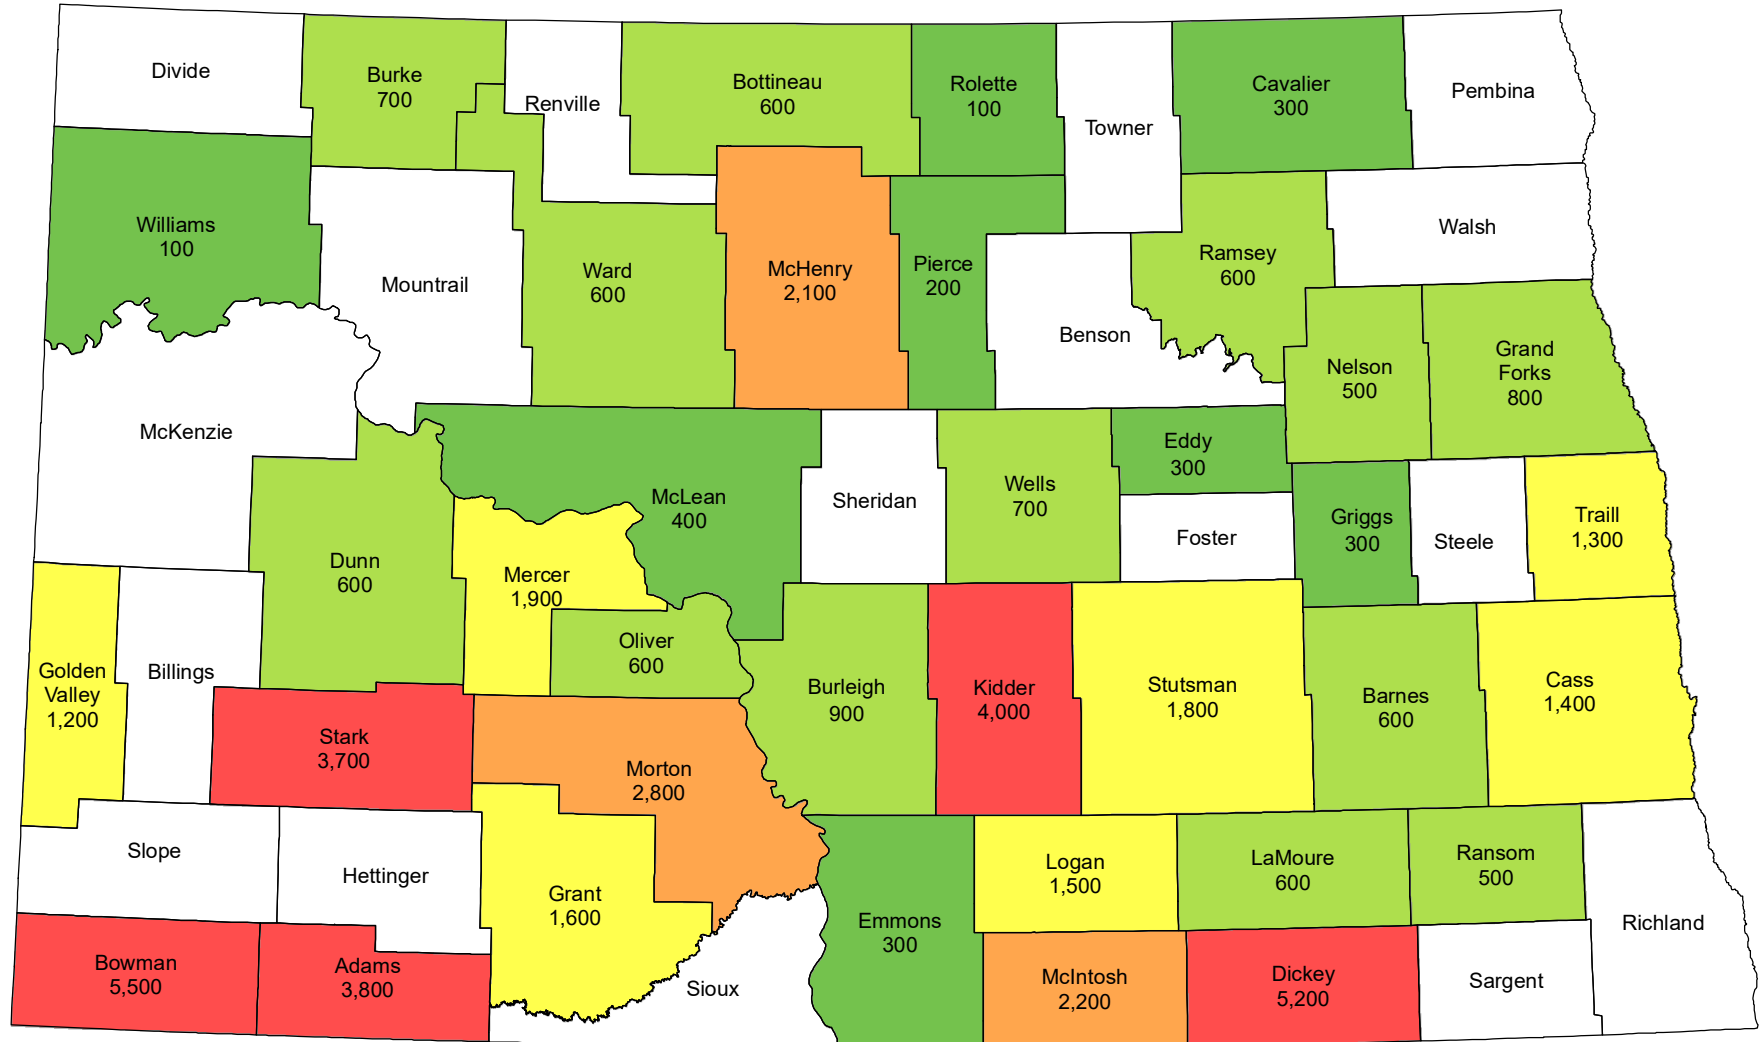

2024 Sheep and Lamb Inventory North Dakota

Source: USDA National Agricultural Statistics Service
May 13, 2024