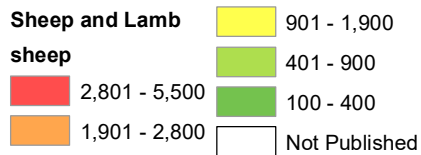

2024 Sheep and Lamb Inventory North Dakota

Source: USDA National Agricultural Statistics Service
May 13, 2024