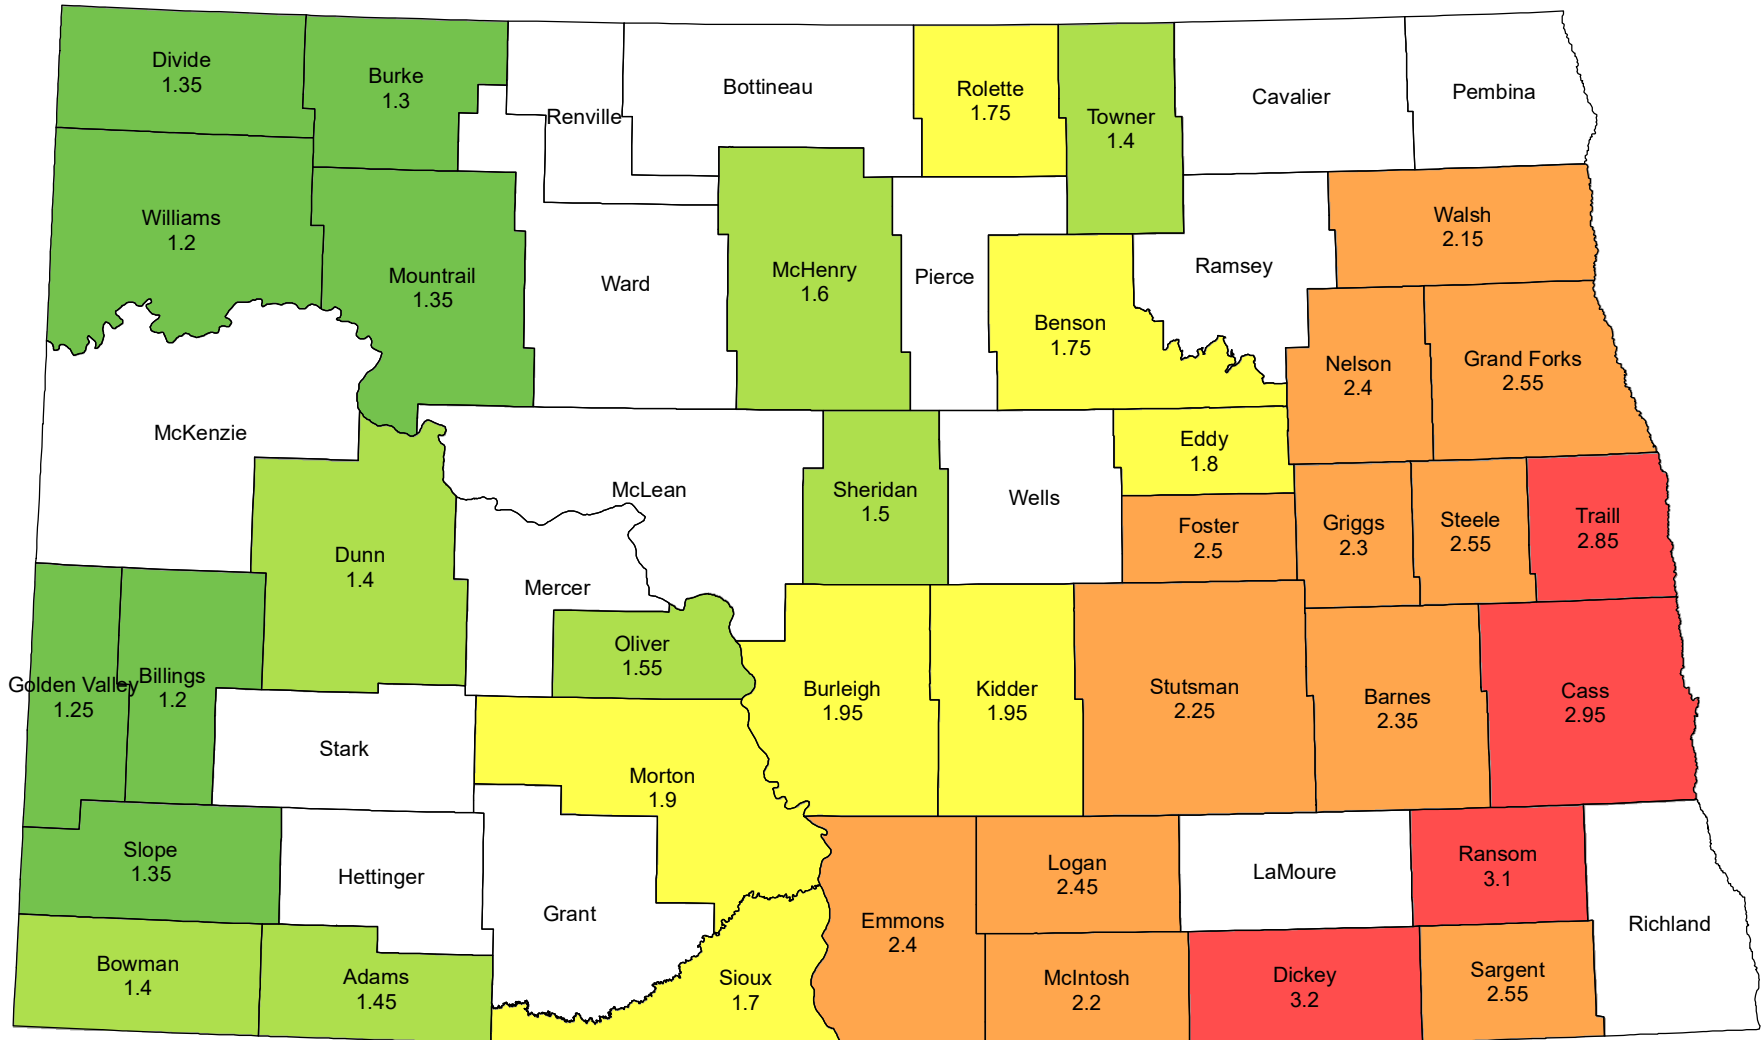

2023 Alfalfa Hay Yield North Dakota

Source: USDA National Agricultural Statistics Service
April 19, 2024

2023 Hay (Excluding Alfalfa) Yield North Dakota

Source: USDA National Agricultural Statistics Service
April 19, 2024