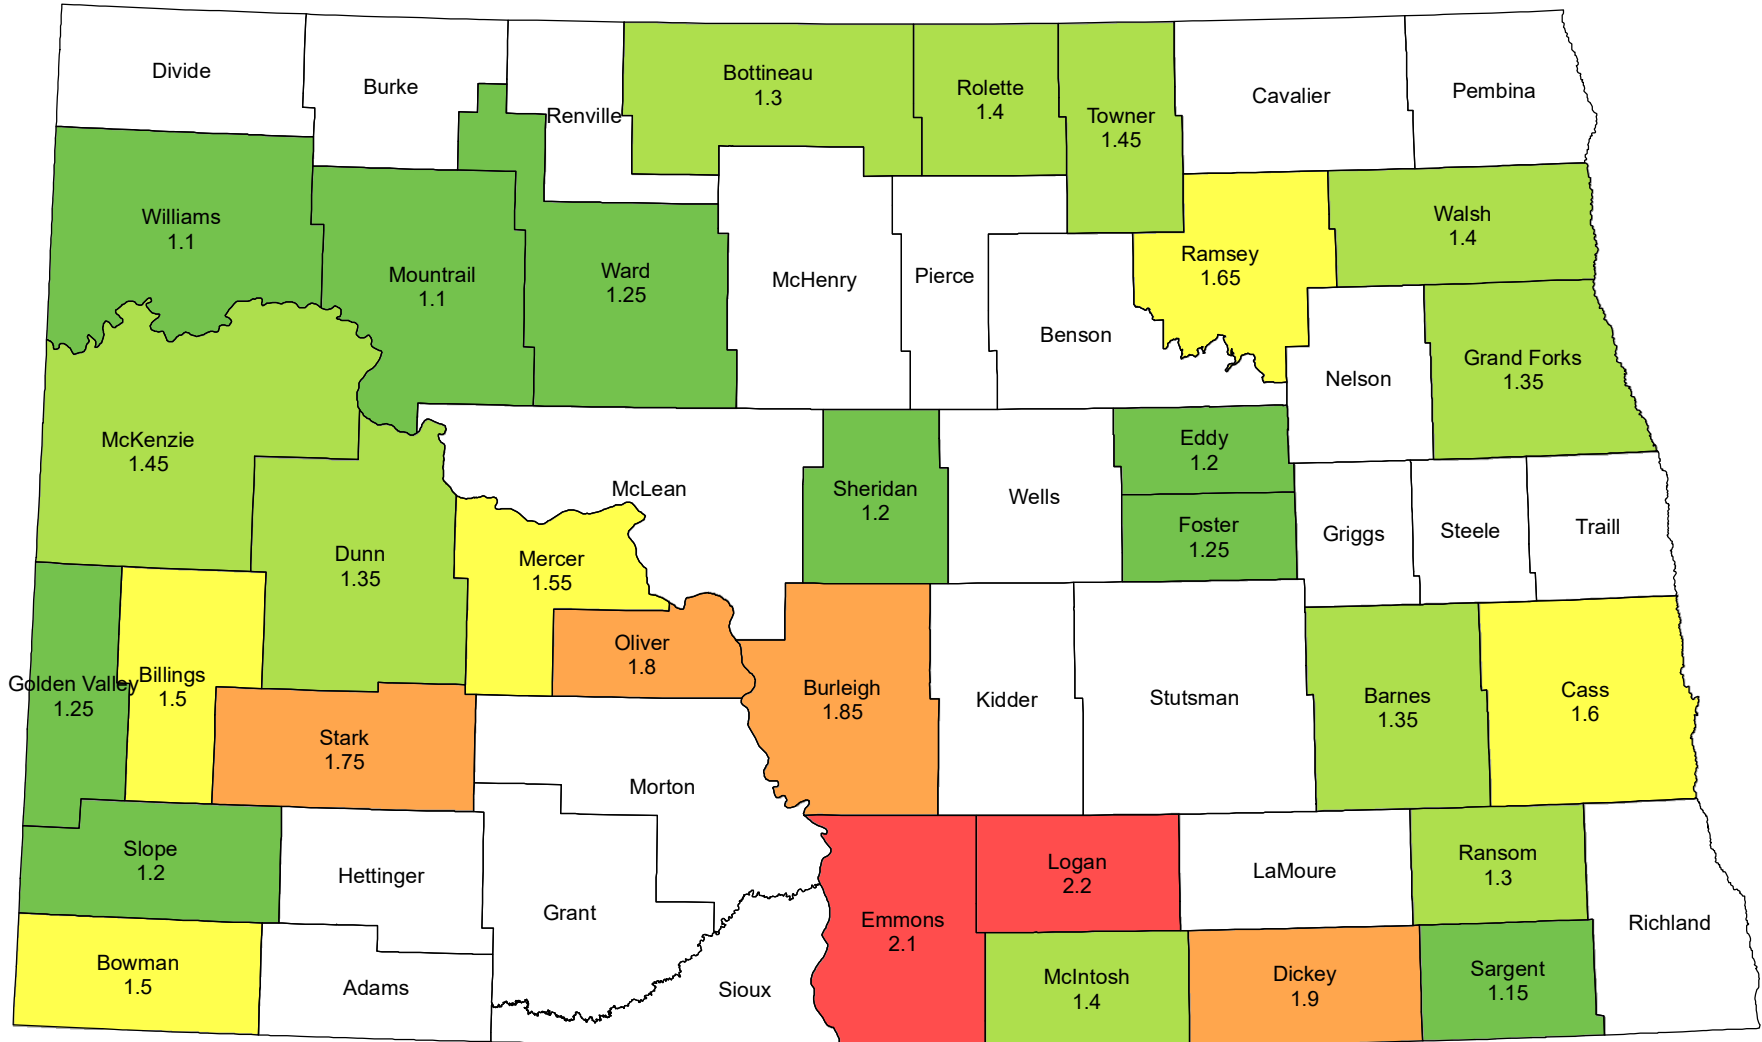

2023 Alfalfa Hay Yield North Dakota

Source: USDA National Agricultural Statistics Service
April 19, 2024

2023 Hay (Excluding Alfalfa) Yield North Dakota

Source: USDA National Agricultural Statistics Service
April 19, 2024