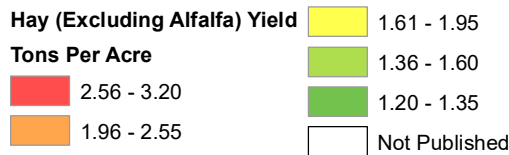

2023 Alfalfa Hay Yield North Dakota

Source: USDA National Agricultural Statistics Service
April 19, 2024

2023 Hay (Excluding Alfalfa) Yield North Dakota

Source: USDA National Agricultural Statistics Service
April 19, 2024