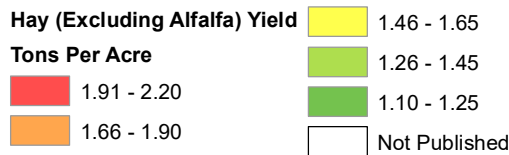

2023 Alfalfa Hay Yield North Dakota

Source: USDA National Agricultural Statistics Service
April 19, 2024

2023 Hay (Excluding Alfalfa) Yield North Dakota

Source: USDA National Agricultural Statistics Service
April 19, 2024