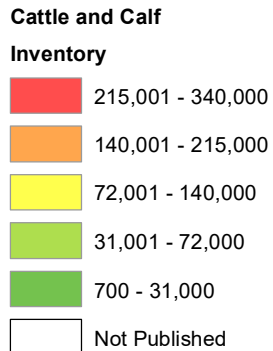

2024 Cattle and Calf Inventory Nebraska

Source: USDA National Agricultural Statistics Service
May 13, 2024

2024 Beef Cow Inventory Nebraska

Source: USDA National Agricultural Statistics Service
May 13, 2024