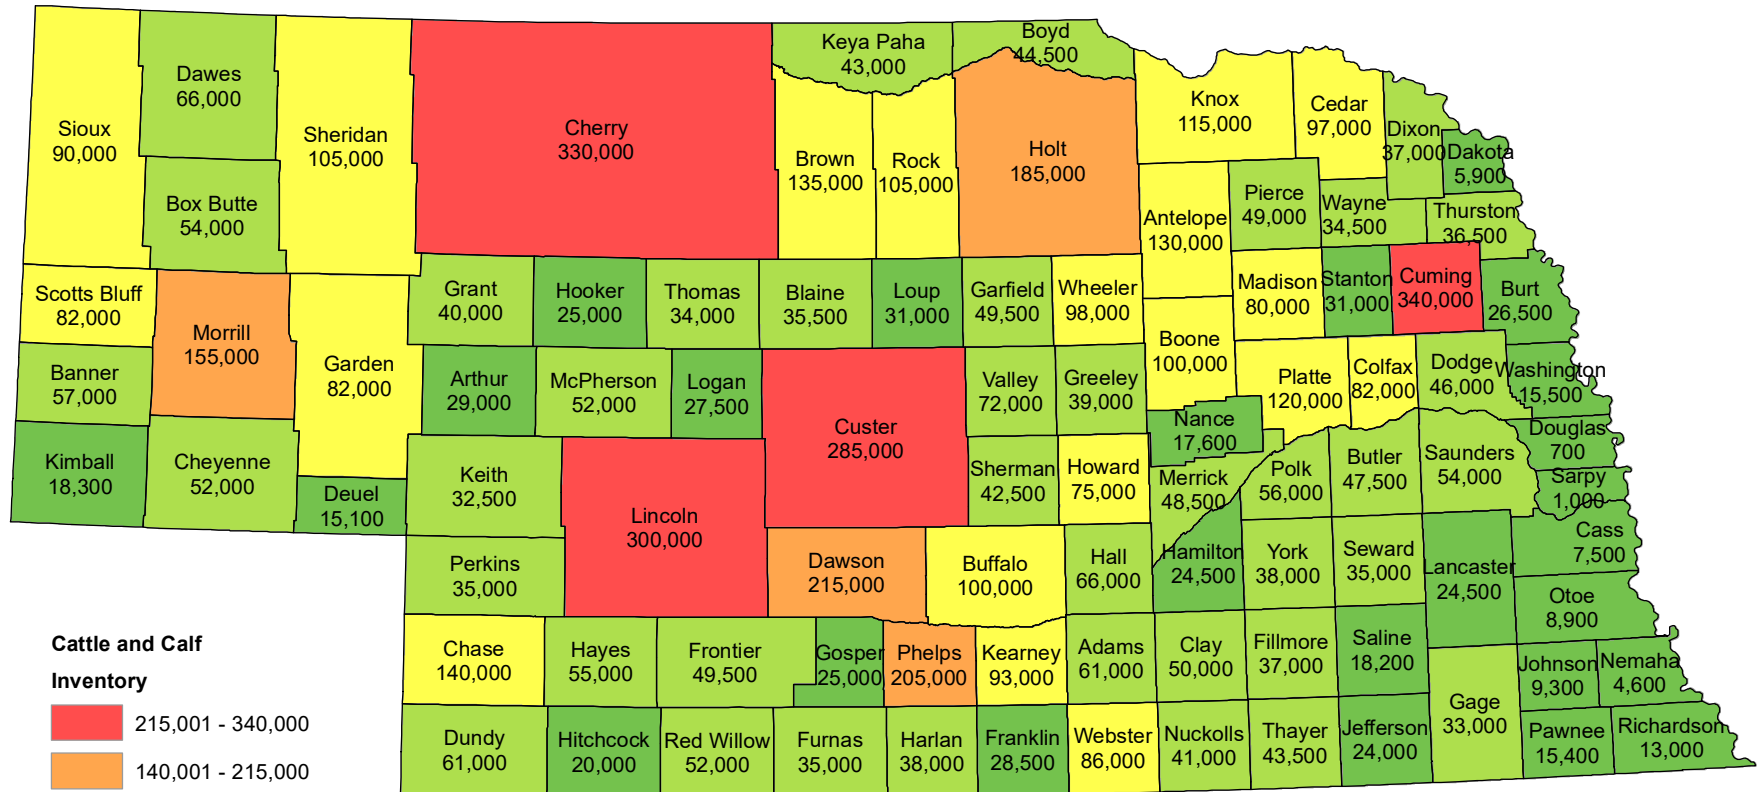

2024 Cattle and Calf Inventory Nebraska

Source: USDA National Agricultural Statistics Service
May 13, 2024

2024 Beef Cow Inventory Nebraska

Source: USDA National Agricultural Statistics Service
May 13, 2024