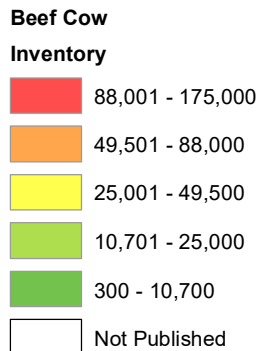

2024 Cattle and Calf Inventory Nebraska

Source: USDA National Agricultural Statistics Service
May 13, 2024

2024 Beef Cow Inventory Nebraska

Source: USDA National Agricultural Statistics Service
May 13, 2024