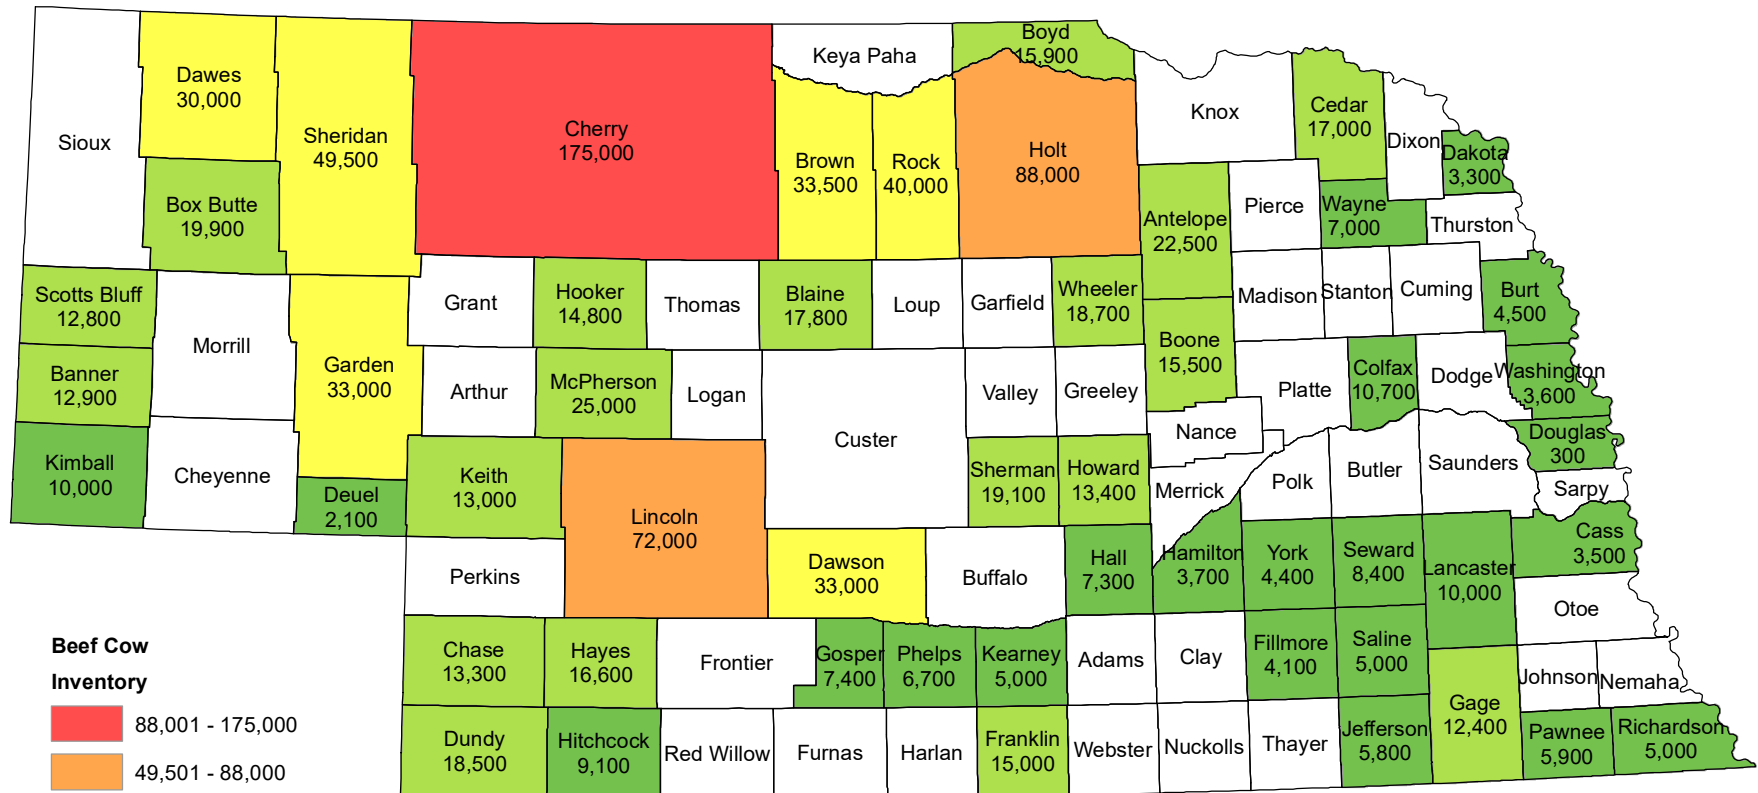

2024 Cattle and Calf Inventory Nebraska

Source: USDA National Agricultural Statistics Service
May 13, 2024

2024 Beef Cow Inventory Nebraska

Source: USDA National Agricultural Statistics Service
May 13, 2024