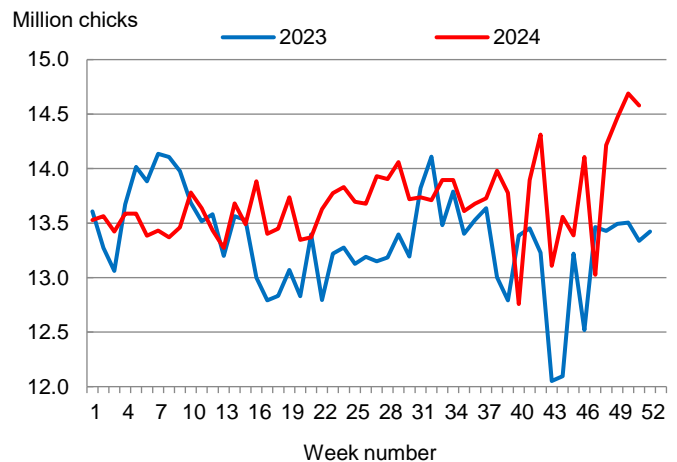

Hatcheries in the United States weekly program set 250 million eggs in incubators during the week ending December 21, 2024, up 4 percent from a year ago.

### Broiler-Type Chicks Placed Up 9 Percent

Mississippi broiler-type chicks placed for meat production were 14.6 million chicks during the week ending December 21, 2024, up 9 percent from the comparable week in 2023 but down 1 percent from the previous week.

Broiler growers in the United States weekly program placed 194 million chicks for meat production during the week ending December 21, 2024, up 2 percent from a year ago.

**Broiler-Type Eggs Set  
Mississippi: 2023 and 2024**

**Broiler-Type Chicks Placed  
Mississippi: 2023 and 2024**