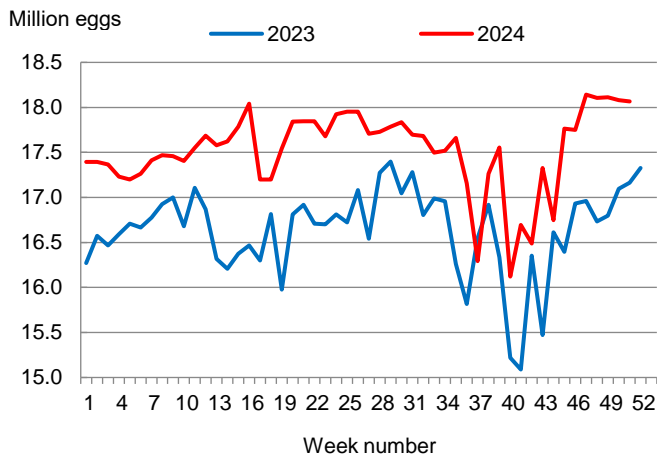

Mississippi Broiler Hatchery

Released: December 26, 2024

Delta Region – Mississippi Field Office

121 North Jefferson Street, Suite 230, Jackson, MS 39201
(601) 359-1259 · (855) 270-2705 FAX · www.nass.usda.gov

Cooperating with the Mississippi Department of Agriculture and Commerce

This report contains the results from the **Weekly Broiler Hatchery Report**. These data are also posted on our web site at <https://www.nass.usda.gov/ms> and in a more detailed report at <https://www.nass.usda.gov>. Thanks to all who responded to this survey.

Broiler-Type Eggs Set Up 5 Percent from Last Year

Mississippi hatcheries set 18.1 million broiler-type eggs during the week ending December 21, 2024, up 5 percent from the comparable week in 2023 but down slightly from the previous week.

Hatcheries in the United States weekly program set 250 million eggs in incubators during the week ending December 21, 2024, up 4 percent from a year ago.

Broiler-Type Chicks Placed Up 9 Percent

Mississippi broiler-type chicks placed for meat production were 14.6 million chicks during the week ending December 21, 2024, up 9 percent from the comparable week in 2023 but down 1 percent from the previous week.

Broiler growers in the United States weekly program placed 194 million chicks for meat production during the week ending December 21, 2024, up 2 percent from a year ago.

**Broiler-Type Eggs Set
Mississippi: 2023 and 2024**