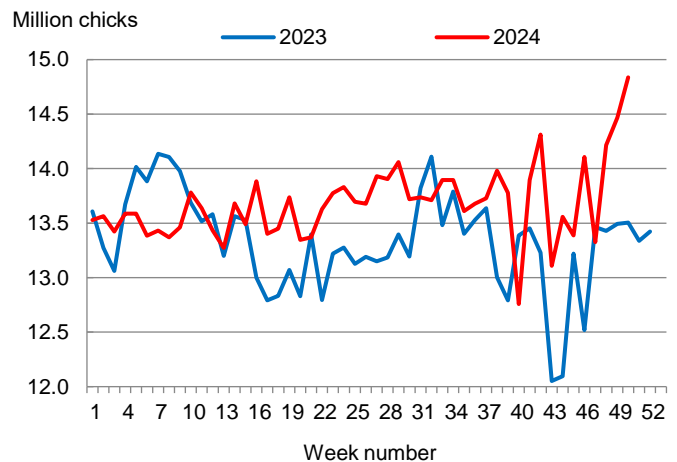

Hatcheries in the United States weekly program set 247 million eggs in incubators during the week ending December 14, 2024, up 3 percent from a year ago.

### Broiler-Type Chicks Placed Up 10 Percent

Mississippi broiler-type chicks placed for meat production were 14.8 million chicks during the week ending December 14, 2024, up 10 percent from the comparable week in 2023 and up 3 percent from the previous week.

Broiler growers in the United States weekly program placed 194 million chicks for meat production during the week ending December 14, 2024, up 3 percent from a year ago.

**Broiler-Type Eggs Set  
Mississippi: 2023 and 2024**

**Broiler-Type Chicks Placed  
Mississippi: 2023 and 2024**