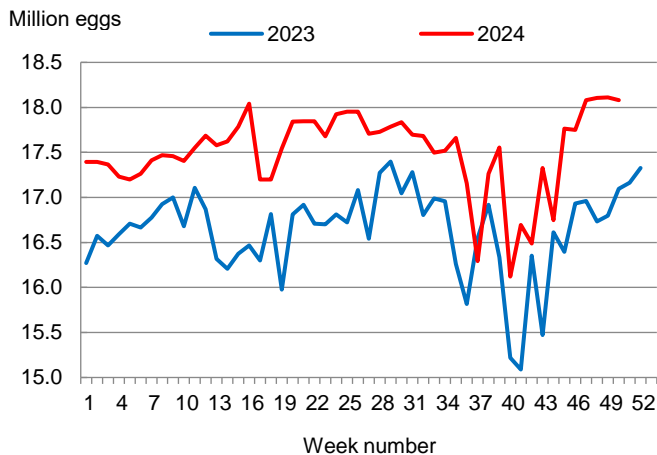

Mississippi Broiler Hatchery

Released: December 18, 2024

Delta Region – Mississippi Field Office

121 North Jefferson Street, Suite 230, Jackson, MS 39201

(601) 359-1259 · (855) 270-2705 FAX · www.nass.usda.gov

Cooperating with the Mississippi Department of Agriculture and Commerce

This report contains the results from the **Weekly Broiler Hatchery Report**. These data are also posted on our web site at <https://www.nass.usda.gov/ms> and in a more detailed report at <https://www.nass.usda.gov>. Thanks to all who responded to this survey.

Broiler-Type Eggs Set Up 6 Percent from Last Year

Mississippi hatcheries set 18.1 million broiler-type eggs during the week ending December 14, 2024, up 6 percent from the comparable week in 2023 but down slightly from the previous week.

Hatcheries in the United States weekly program set 247 million eggs in incubators during the week ending December 14, 2024, up 3 percent from a year ago.

Broiler-Type Chicks Placed Up 10 Percent

Mississippi broiler-type chicks placed for meat production were 14.8 million chicks during the week ending December 14, 2024, up 10 percent from the comparable week in 2023 and up 3 percent from the previous week.

Broiler growers in the United States weekly program placed 194 million chicks for meat production during the week ending December 14, 2024, up 3 percent from a year ago.

**Broiler-Type Eggs Set
Mississippi: 2023 and 2024**