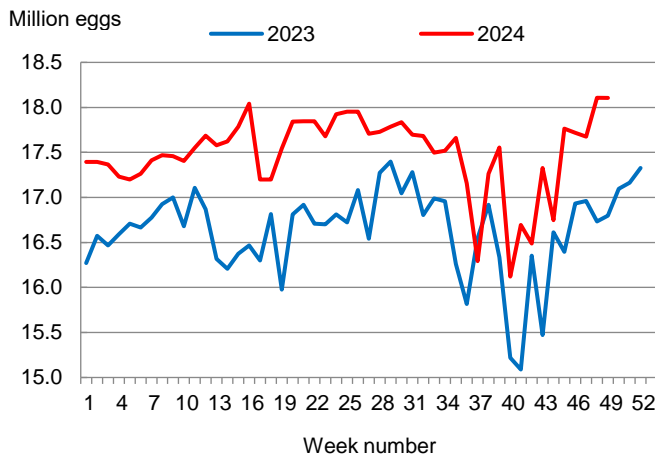

Mississippi Broiler Hatchery

Released: December 11, 2024

Delta Region – Mississippi Field Office

121 North Jefferson Street, Suite 230, Jackson, MS 39201

(601) 359-1259 · (855) 270-2705 FAX · www.nass.usda.gov

Cooperating with the Mississippi Department of Agriculture and Commerce

This report contains the results from the **Weekly Broiler Hatchery Report**. These data are also posted on our web site at <https://www.nass.usda.gov/ms> and in a more detailed report at <https://www.nass.usda.gov>. Thanks to all who responded to this survey.

Broiler-Type Eggs Set Up 8 Percent from Last Year

Mississippi hatcheries set 18.1 million broiler-type eggs during the week ending December 7, 2024, up 8 percent from the comparable week in 2023 but down slightly from the previous week.

Hatcheries in the United States weekly program set 250 million eggs in incubators during the week ending December 7, 2024, up 6 percent from a year ago.

Broiler-Type Chicks Placed Up 5 Percent

Mississippi broiler-type chicks placed for meat production were 14.1 million chicks during the week ending December 7, 2024, up 5 percent from the comparable week in 2023 and up slightly from the previous week.

Broiler growers in the United States weekly program placed 193 million chicks for meat production during the week ending December 7, 2024, up 3 percent from a year ago.

**Broiler-Type Eggs Set
Mississippi: 2023 and 2024**