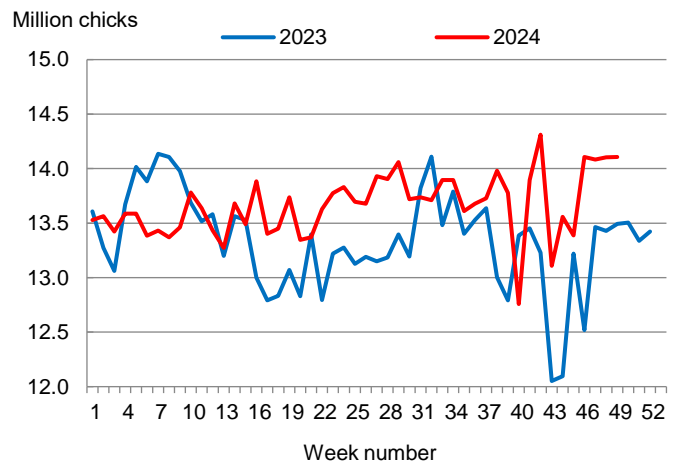

Hatcheries in the United States weekly program set 250 million eggs in incubators during the week ending December 7, 2024, up 6 percent from a year ago.

### Broiler-Type Chicks Placed Up 5 Percent

Mississippi broiler-type chicks placed for meat production were 14.1 million chicks during the week ending December 7, 2024, up 5 percent from the comparable week in 2023 and up slightly from the previous week.

Broiler growers in the United States weekly program placed 193 million chicks for meat production during the week ending December 7, 2024, up 3 percent from a year ago.

**Broiler-Type Eggs Set  
Mississippi: 2023 and 2024**

**Broiler-Type Chicks Placed  
Mississippi: 2023 and 2024**