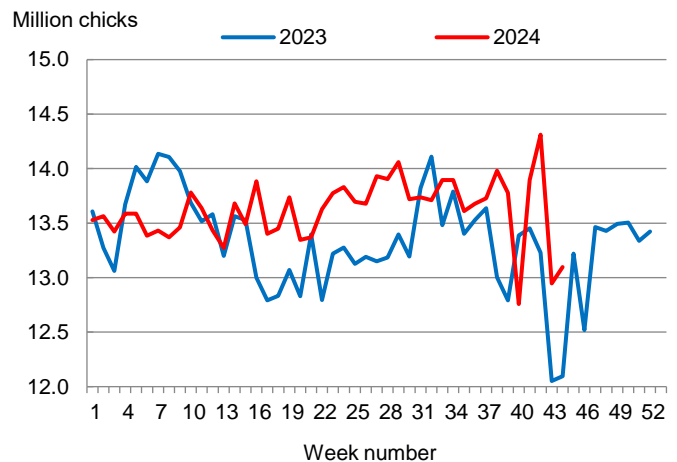

**Broiler-Type Eggs Set Up 2 Percent from Last Year**

Mississippi hatcheries set 17.0 million broiler-type eggs during the week ending November 2, 2024, up 2 percent from the comparable week in 2023 and up 3 percent from the previous week.

Hatcheries in the United States weekly program set 242 million eggs in incubators during the week ending November 2, 2024, up 7 percent from a year ago.

**Broiler-Type Chicks Placed Up 8 Percent**

Mississippi broiler-type chicks placed for meat production were 13.1 million chicks during the week ending November 2, 2024, up 8 percent from the comparable week in 2023 and up 1 percent from the previous week.

Broiler growers in the United States weekly program placed 188 million chicks for meat production during the week ending November 2, 2024, up 6 percent from a year ago.

**Broiler-Type Eggs Set  
Mississippi: 2023 and 2024**

**Broiler-Type Chicks Placed  
Mississippi: 2023 and 2024**