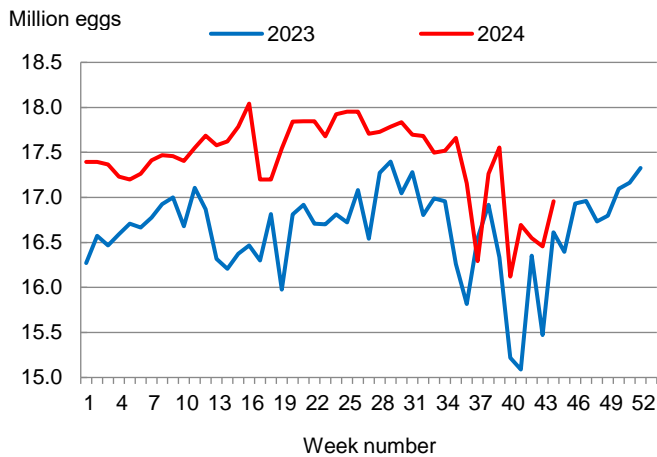

(601) 359-1259 · (855) 270-2705 FAX · [www.nass.usda.gov](http://www.nass.usda.gov)

Cooperating with the Mississippi Department of Agriculture and Commerce

This report contains the results from the **Weekly Broiler Hatchery Report**. These data are also posted on our web site at <https://www.nass.usda.gov/ms> and in a more detailed report at <https://www.nass.usda.gov>. Thanks to all who responded to this survey.

**Broiler-Type Eggs Set Up 2 Percent from Last Year**

Mississippi hatcheries set 17.0 million broiler-type eggs during the week ending November 2, 2024, up 2 percent from the comparable week in 2023 and up 3 percent from the previous week.

Hatcheries in the United States weekly program set 242 million eggs in incubators during the week ending November 2, 2024, up 7 percent from a year ago.

**Broiler-Type Chicks Placed Up 8 Percent**

Mississippi broiler-type chicks placed for meat production were 13.1 million chicks during the week ending November 2, 2024, up 8 percent from the comparable week in 2023 and up 1 percent from the previous week.

Broiler growers in the United States weekly program placed 188 million chicks for meat production during the week ending November 2, 2024, up 6 percent from a year ago.

**Broiler-Type Eggs Set  
Mississippi: 2023 and 2024**