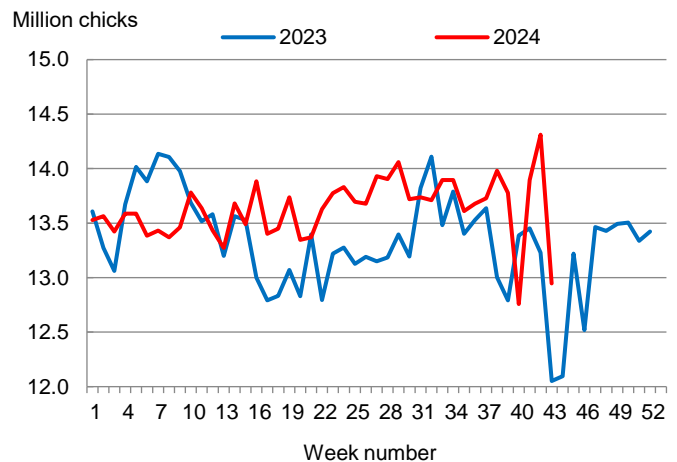

Hatcheries in the United States weekly program set 241 million eggs in incubators during the week ending October 26, 2024, up 4 percent from a year ago.

### Broiler-Type Chicks Placed Up 7 Percent

Mississippi broiler-type chicks placed for meat production were 12.9 million chicks during the week ending October 26, 2024, up 7 percent from the comparable week in 2023 but down 10 percent from the previous week.

Broiler growers in the United States weekly program placed 184 million chicks for meat production during the week ending October 26, 2024, up 3 percent from a year ago.

Broiler-Type Eggs Set  
Mississippi: 2023 and 2024

Broiler-Type Chicks Placed  
Mississippi: 2023 and 2024