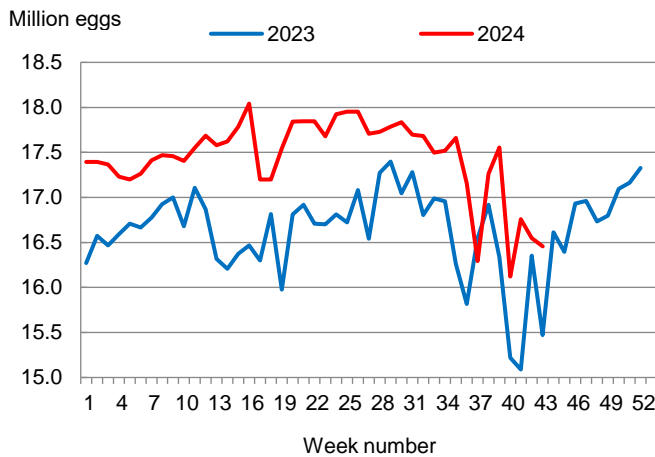

Delta Region – Mississippi Field Office

121 North Jefferson Street, Suite 230, Jackson, MS 39201
(601) 359-1259 · (855) 270-2705 FAX · www.nass.usda.gov

Cooperating with the Mississippi Department of Agriculture and Commerce

This report contains the results from the **Weekly Broiler Hatchery Report**. These data are also posted on our web site at <https://www.nass.usda.gov/ms> and in a more detailed report at <https://www.nass.usda.gov>. Thanks to all who responded to this survey.

Broiler-Type Eggs Set Up 6 Percent from Last Year

Mississippi hatcheries set 16.5 million broiler-type eggs during the week ending October 26, 2024, up 6 percent from the comparable week in 2023 but down 1 percent from the previous week.

Hatcheries in the United States weekly program set 241 million eggs in incubators during the week ending October 26, 2024, up 4 percent from a year ago.

Broiler-Type Chicks Placed Up 7 Percent

Mississippi broiler-type chicks placed for meat production were 12.9 million chicks during the week ending October 26, 2024, up 7 percent from the comparable week in 2023 but down 10 percent from the previous week.

Broiler growers in the United States weekly program placed 184 million chicks for meat production during the week ending October 26, 2024, up 3 percent from a year ago.

Broiler-Type Eggs Set
Mississippi: 2023 and 2024