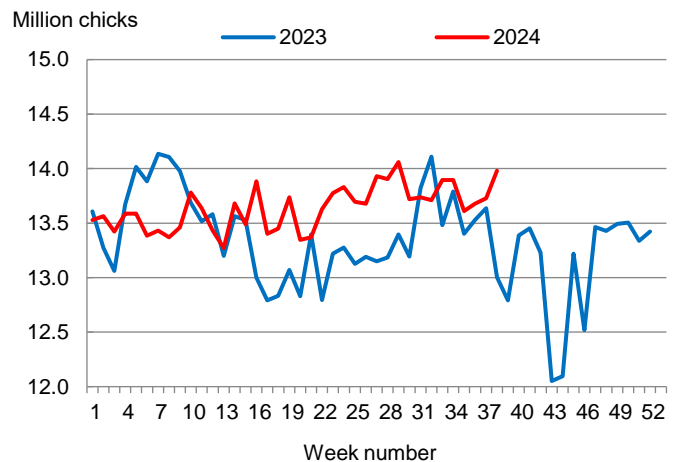

Hatcheries in the United States weekly program set 243 million eggs in incubators during the week ending September 21, 2024, up 5 percent from a year ago.

### Broiler-Type Chicks Placed Up 8 Percent

Mississippi broiler-type chicks placed for meat production were 14.0 million chicks during the week ending September 21, 2024, up 8 percent from the comparable week in 2023 and up 2 percent from the previous week.

Broiler growers in the United States weekly program placed 192 million chicks for meat production during the week ending September 21, 2024, up 4 percent from a year ago.

**Broiler-Type Eggs Set  
Mississippi: 2023 and 2024**

**Broiler-Type Chicks Placed  
Mississippi: 2023 and 2024**