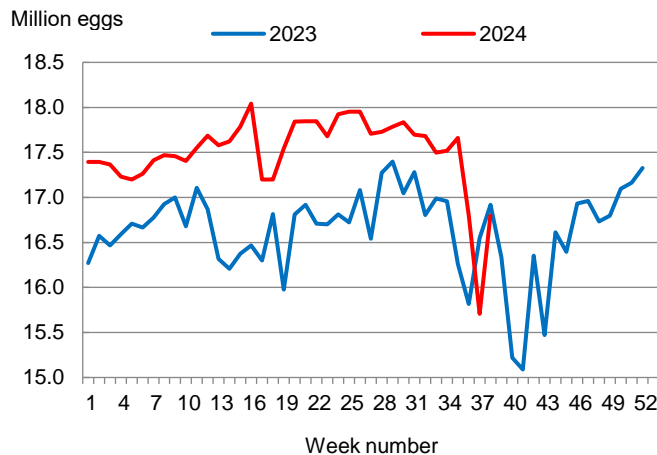

Mississippi Broiler Hatchery

Released: September 25, 2024

Delta Region – Mississippi Field Office

121 North Jefferson Street, Suite 230, Jackson, MS 39201
(601) 359-1259 · (855) 270-2705 FAX · www.nass.usda.gov

Cooperating with the Mississippi Department of Agriculture and Commerce

This report contains the results from the **Weekly Broiler Hatchery Report**. These data are also posted on our web site at <https://www.nass.usda.gov/ms> and in a more detailed report at <https://www.nass.usda.gov>. Thanks to all who responded to this survey.

Broiler-Type Eggs Set Down 1 Percent from Last Year

Mississippi hatcheries set 16.8 million broiler-type eggs during the week ending September 21, 2024, down 1 percent from the comparable week in 2023 but up 7 percent from the previous week.

Hatcheries in the United States weekly program set 243 million eggs in incubators during the week ending September 21, 2024, up 5 percent from a year ago.

Broiler-Type Chicks Placed Up 8 Percent

Mississippi broiler-type chicks placed for meat production were 14.0 million chicks during the week ending September 21, 2024, up 8 percent from the comparable week in 2023 and up 2 percent from the previous week.

Broiler growers in the United States weekly program placed 192 million chicks for meat production during the week ending September 21, 2024, up 4 percent from a year ago.

**Broiler-Type Eggs Set
Mississippi: 2023 and 2024**