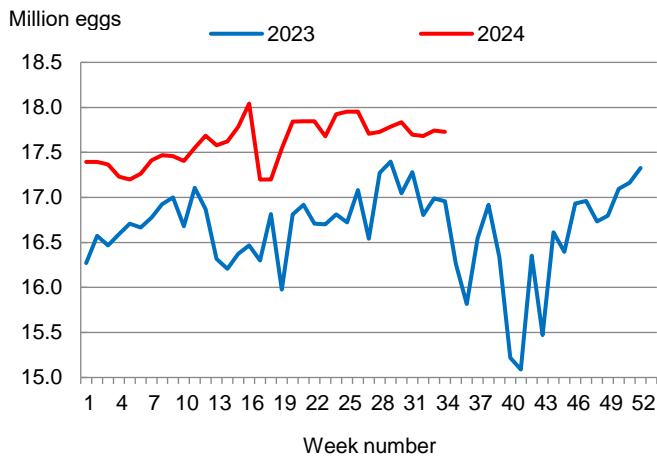

Mississippi Broiler Hatchery

Released: August 28, 2024

Delta Region – Mississippi Field Office

121 North Jefferson Street, Suite 230, Jackson, MS 39201
(601) 359-1259 · (855) 270-2705 FAX · www.nass.usda.gov

Cooperating with the Mississippi Department of Agriculture and Commerce

This report contains the results from the **Weekly Broiler Hatchery Report**. These data are also posted on our web site at <https://www.nass.usda.gov/ms> and in a more detailed report at <https://www.nass.usda.gov>. Thanks to all who responded to this survey.

Broiler-Type Eggs Set Up 5 Percent from Last Year

Mississippi hatcheries set 17.7 million broiler-type eggs during the week ending August 24, 2024, up 5 percent from the comparable week in 2023 but down slightly from the previous week.

Hatcheries in the United States weekly program set 248 million eggs in incubators during the week ending August 24, 2024, up 3 percent from a year ago.

Broiler-Type Chicks Placed Up 1 Percent

Mississippi broiler-type chicks placed for meat production were 13.9 million chicks during the week ending August 24, 2024, up 1 percent from the comparable week in 2023 but down slightly from the previous week.

Broiler growers in the United States weekly program placed 194 million chicks for meat production during the week ending August 24, 2024, up 3 percent from a year ago.

**Broiler-Type Eggs Set
Mississippi: 2023 and 2024**