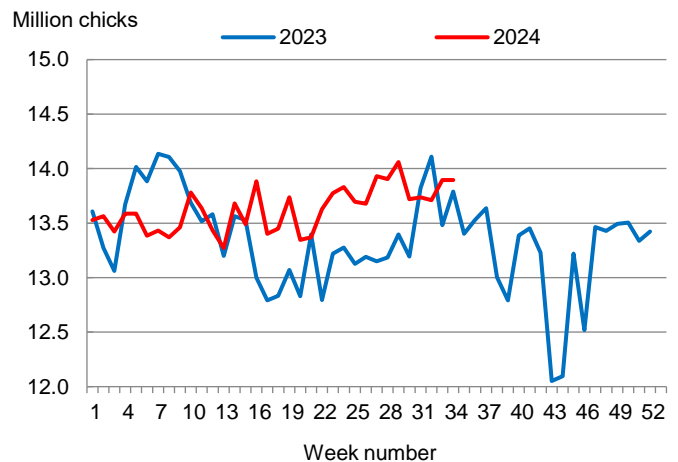

Hatcheries in the United States weekly program set 248 million eggs in incubators during the week ending August 24, 2024, up 3 percent from a year ago.

### Broiler-Type Chicks Placed Up 1 Percent

Mississippi broiler-type chicks placed for meat production were 13.9 million chicks during the week ending August 24, 2024, up 1 percent from the comparable week in 2023 but down slightly from the previous week.

Broiler growers in the United States weekly program placed 194 million chicks for meat production during the week ending August 24, 2024, up 3 percent from a year ago.

**Broiler-Type Eggs Set  
Mississippi: 2023 and 2024**

**Broiler-Type Chicks Placed  
Mississippi: 2023 and 2024**