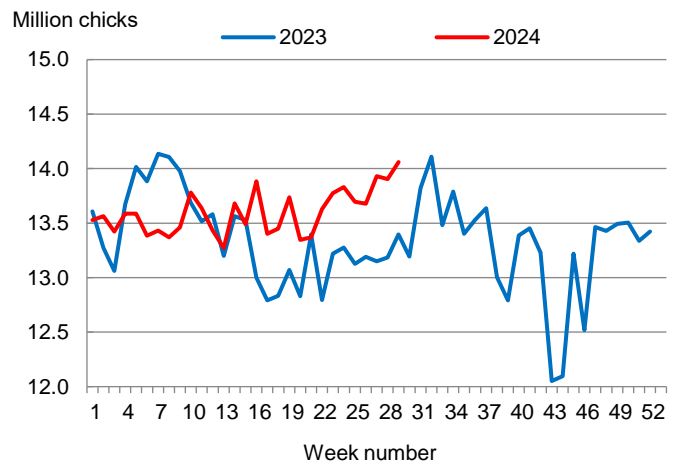

Hatcheries in the United States weekly program set 249 million eggs in incubators during the week ending July 20, 2024, up 3 percent from a year ago.

### Broiler-Type Chicks Placed Up 5 Percent

Mississippi broiler-type chicks placed for meat production were 14.1 million chicks during the week ending July 20, 2024, up 5 percent from the comparable week in 2023 and up 1 percent from the previous week.

Broiler growers in the United States weekly program placed 190 million chicks for meat production during the week ending July 20, 2024, up 2 percent from a year ago.

Broiler-Type Eggs Set  
Mississippi: 2023 and 2024

Broiler-Type Chicks Placed  
Mississippi: 2023 and 2024