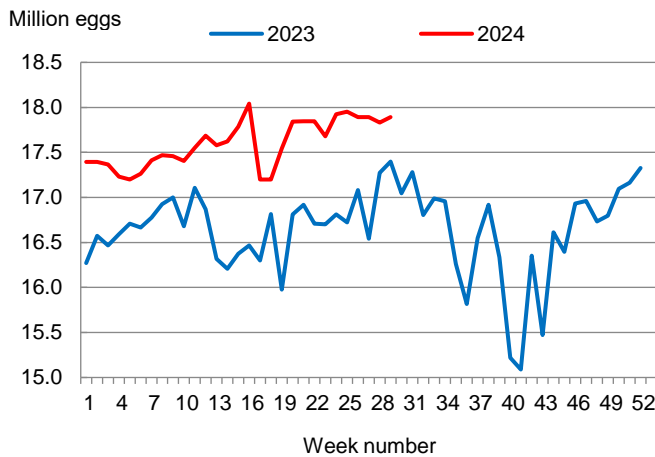

Delta Region – Mississippi Field Office

121 North Jefferson Street, Suite 230, Jackson, MS 39201
(601) 359-1259 · (855) 270-2705 FAX · www.nass.usda.gov

Cooperating with the Mississippi Department of Agriculture and Commerce

This report contains the results from the **Weekly Broiler Hatchery Report**. These data are also posted on our web site at <https://www.nass.usda.gov/ms> and in a more detailed report at <https://www.nass.usda.gov>. Thanks to all who responded to this survey.

Broiler-Type Eggs Set Up 3 Percent from Last Year

Mississippi hatcheries set 17.9 million broiler-type eggs during the week ending July 20, 2024, up 3 percent from the comparable week in 2023 and up slightly from the previous week.

Hatcheries in the United States weekly program set 249 million eggs in incubators during the week ending July 20, 2024, up 3 percent from a year ago.

Broiler-Type Chicks Placed Up 5 Percent

Mississippi broiler-type chicks placed for meat production were 14.1 million chicks during the week ending July 20, 2024, up 5 percent from the comparable week in 2023 and up 1 percent from the previous week.

Broiler growers in the United States weekly program placed 190 million chicks for meat production during the week ending July 20, 2024, up 2 percent from a year ago.

Broiler-Type Eggs Set
Mississippi: 2023 and 2024