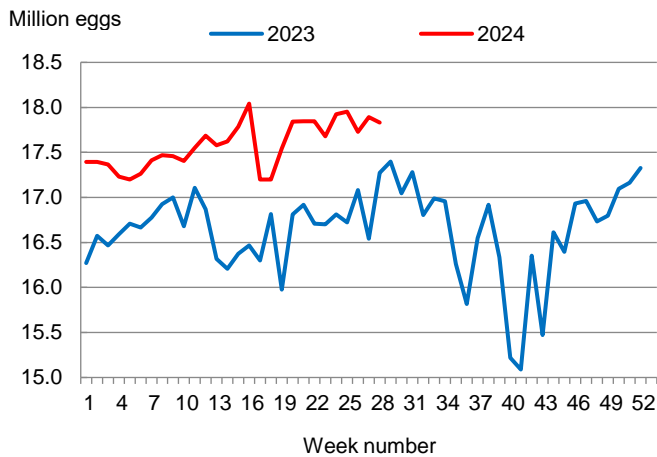

This report contains the results from the **Weekly Broiler Hatchery Report**. These data are also posted on our web site at <https://www.nass.usda.gov/ms> and in a more detailed report at <https://www.nass.usda.gov>. Thanks to all who responded to this survey.

**Broiler-Type Eggs Set Up 3 Percent from Last Year**

Mississippi hatcheries set 17.8 million broiler-type eggs during the week ending July 13, 2024, up 3 percent from the comparable week in 2023 but down slightly from the previous week.

Hatcheries in the United States weekly program set 246 million eggs in incubators during the week ending July 13, 2024, up 2 percent from a year ago.

**Broiler-Type Chicks Placed Up 5 Percent**

Mississippi broiler-type chicks placed for meat production were 13.9 million chicks during the week ending July 13, 2024, up 5 percent from the comparable week in 2023 but down slightly from the previous week.

Broiler growers in the United States weekly program placed 188 million chicks for meat production during the week ending July 13, 2024, up 1 percent from a year ago.

**Broiler-Type Eggs Set  
Mississippi: 2023 and 2024**