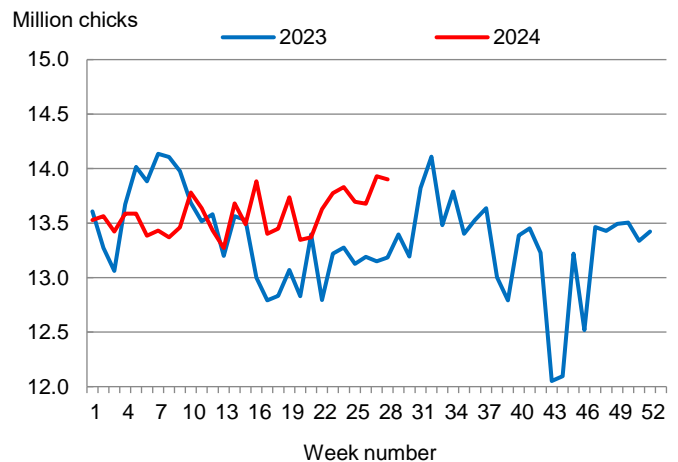

**Broiler-Type Eggs Set Up 3 Percent from Last Year**

Mississippi hatcheries set 17.8 million broiler-type eggs during the week ending July 13, 2024, up 3 percent from the comparable week in 2023 but down slightly from the previous week.

Hatcheries in the United States weekly program set 246 million eggs in incubators during the week ending July 13, 2024, up 2 percent from a year ago.

**Broiler-Type Chicks Placed Up 5 Percent**

Mississippi broiler-type chicks placed for meat production were 13.9 million chicks during the week ending July 13, 2024, up 5 percent from the comparable week in 2023 but down slightly from the previous week.

Broiler growers in the United States weekly program placed 188 million chicks for meat production during the week ending July 13, 2024, up 1 percent from a year ago.

**Broiler-Type Eggs Set  
Mississippi: 2023 and 2024**

**Broiler-Type Chicks Placed  
Mississippi: 2023 and 2024**