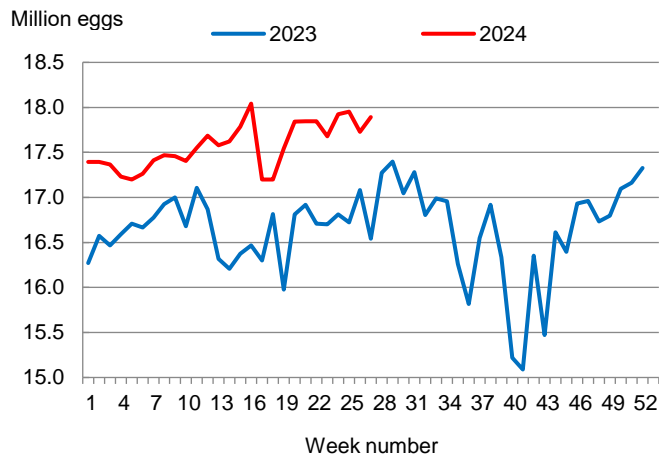

Delta Region – Mississippi Field Office

121 North Jefferson Street, Suite 230, Jackson, MS 39201

(601) 359-1259 · (855) 270-2705 FAX · www.nass.usda.gov

Cooperating with the Mississippi Department of Agriculture and Commerce

This report contains the results from the **Weekly Broiler Hatchery Report**. These data are also posted on our web site at <https://www.nass.usda.gov/ms> and in a more detailed report at <https://www.nass.usda.gov>. Thanks to all who responded to this survey.

Broiler-Type Eggs Set Up 8 Percent from Last Year

Mississippi hatcheries set 17.9 million broiler-type eggs during the week ending July 6, 2024, up 8 percent from the comparable week in 2023 and up 1 percent from the previous week.

Hatcheries in the United States weekly program set 247 million eggs in incubators during the week ending July 6, 2024, up 2 percent from a year ago.

Broiler-Type Chicks Placed Up 6 Percent

Mississippi broiler-type chicks placed for meat production were 13.9 million chicks during the week ending July 6, 2024, up 6 percent from the comparable week in 2023 and up 2 percent from the previous week.

Broiler growers in the United States weekly program placed 190 million chicks for meat production during the week ending July 6, 2024, up 1 percent from a year ago.

Broiler-Type Eggs Set
Mississippi: 2023 and 2024