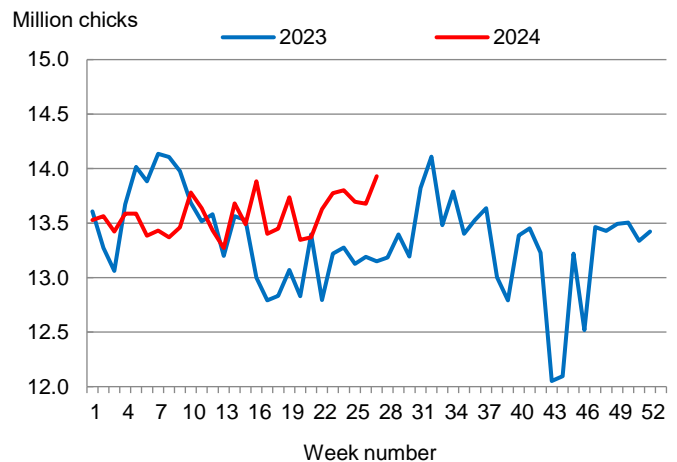

Hatcheries in the United States weekly program set 247 million eggs in incubators during the week ending July 6, 2024, up 2 percent from a year ago.

### Broiler-Type Chicks Placed Up 6 Percent

Mississippi broiler-type chicks placed for meat production were 13.9 million chicks during the week ending July 6, 2024, up 6 percent from the comparable week in 2023 and up 2 percent from the previous week.

Broiler growers in the United States weekly program placed 190 million chicks for meat production during the week ending July 6, 2024, up 1 percent from a year ago.

Broiler-Type Eggs Set  
Mississippi: 2023 and 2024

Broiler-Type Chicks Placed  
Mississippi: 2023 and 2024