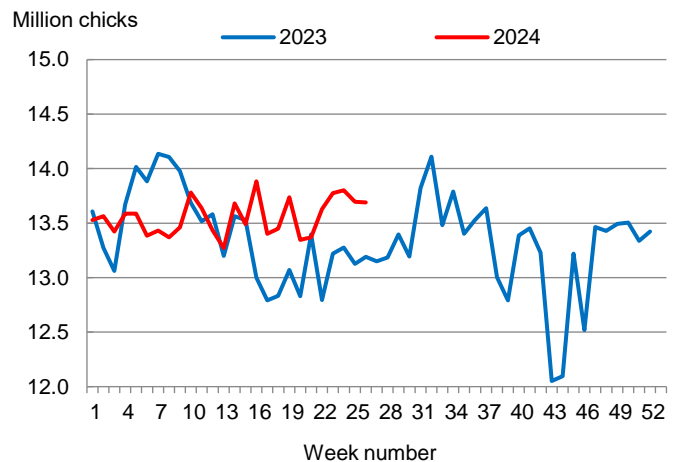

Hatcheries in the United States weekly program set 245 million eggs in incubators during the week ending June 29, 2024, up 3 percent from a year ago.

### Broiler-Type Chicks Placed Up 4 Percent

Mississippi broiler-type chicks placed for meat production were 13.7 million chicks during the week ending June 29, 2024, up 4 percent from the comparable week in 2023 but down slightly from the previous week.

Broiler growers in the United States weekly program placed 190 million chicks for meat production during the week ending June 29, 2024, up slightly from a year ago.

Broiler-Type Eggs Set  
Mississippi: 2023 and 2024

Broiler-Type Chicks Placed  
Mississippi: 2023 and 2024