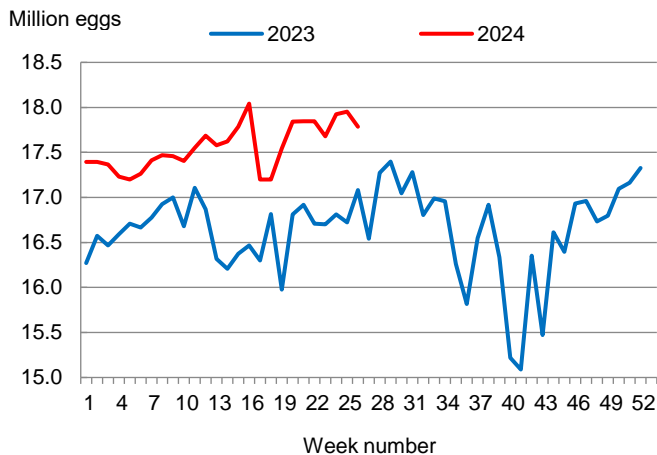

Delta Region – Mississippi Field Office

121 North Jefferson Street, Suite 230, Jackson, MS 39201

(601) 359-1259 · (855) 270-2705 FAX · www.nass.usda.gov

Cooperating with the Mississippi Department of Agriculture and Commerce

This report contains the results from the **Weekly Broiler Hatchery Report**. These data are also posted on our web site at <https://www.nass.usda.gov/ms> and in a more detailed report at <https://www.nass.usda.gov>. Thanks to all who responded to this survey.

Broiler-Type Eggs Set Up 4 Percent from Last Year

Mississippi hatcheries set 17.8 million broiler-type eggs during the week ending June 29, 2024, up 4 percent from the comparable week in 2023 but down 1 percent from the previous week.

Hatcheries in the United States weekly program set 245 million eggs in incubators during the week ending June 29, 2024, up 3 percent from a year ago.

Broiler-Type Chicks Placed Up 4 Percent

Mississippi broiler-type chicks placed for meat production were 13.7 million chicks during the week ending June 29, 2024, up 4 percent from the comparable week in 2023 but down slightly from the previous week.

Broiler growers in the United States weekly program placed 190 million chicks for meat production during the week ending June 29, 2024, up slightly from a year ago.

Broiler-Type Eggs Set
Mississippi: 2023 and 2024