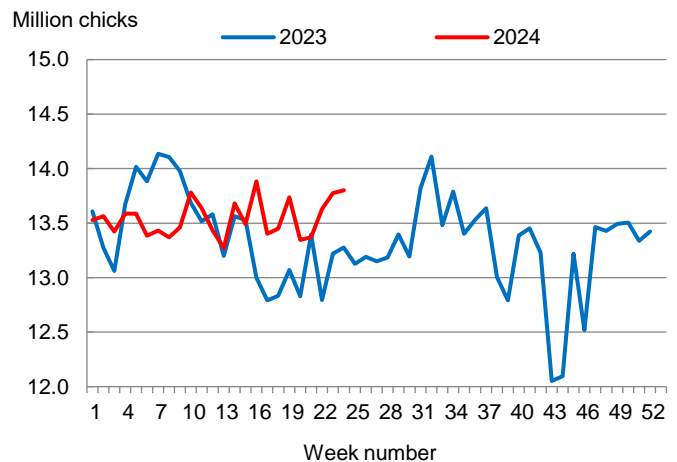

Hatcheries in the United States weekly program set 246 million eggs in incubators during the week ending June 15, 2024, up 1 percent from a year ago.

### Broiler-Type Chicks Placed Up 4 Percent

Mississippi broiler-type chicks placed for meat production were 13.8 million chicks during the week ending June 15, 2024, up 4 percent from the comparable week in 2023 and up slightly from the previous week.

Broiler growers in the United States weekly program placed 190 million chicks for meat production during the week ending June 15, 2024, up slightly from a year ago.

**Broiler-Type Eggs Set  
Mississippi: 2023 and 2024**

**Broiler-Type Chicks Placed  
Mississippi: 2023 and 2024**