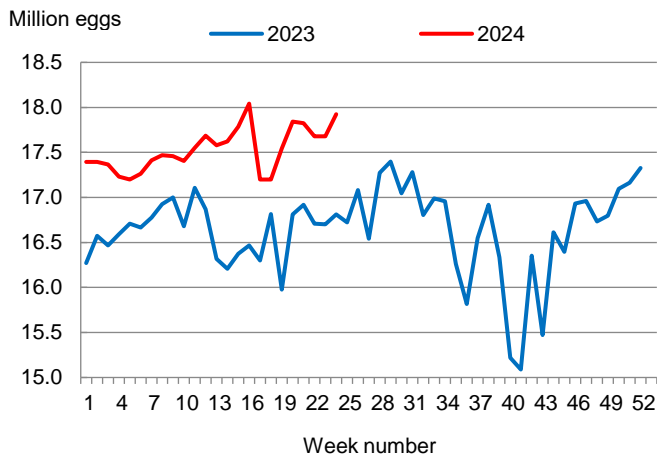

Mississippi Broiler Hatchery

Released: June 20, 2024

Delta Region – Mississippi Field Office

121 North Jefferson Street, Suite 230, Jackson, MS 39201
(601) 359-1259 · (855) 270-2705 FAX · www.nass.usda.gov

Cooperating with the Mississippi Department of Agriculture and Commerce

This report contains the results from the **Weekly Broiler Hatchery Report**. These data are also posted on our web site at <https://www.nass.usda.gov/ms> and in a more detailed report at <https://www.nass.usda.gov>. Thanks to all who responded to this survey.

Broiler-Type Eggs Set Up 7 Percent from Last Year

Mississippi hatcheries set 17.9 million broiler-type eggs during the week ending June 15, 2024, up 7 percent from the comparable week in 2023 and up 1 percent from the previous week.

Hatcheries in the United States weekly program set 246 million eggs in incubators during the week ending June 15, 2024, up 1 percent from a year ago.

Broiler-Type Chicks Placed Up 4 Percent

Mississippi broiler-type chicks placed for meat production were 13.8 million chicks during the week ending June 15, 2024, up 4 percent from the comparable week in 2023 and up slightly from the previous week.

Broiler growers in the United States weekly program placed 190 million chicks for meat production during the week ending June 15, 2024, up slightly from a year ago.

**Broiler-Type Eggs Set
Mississippi: 2023 and 2024**