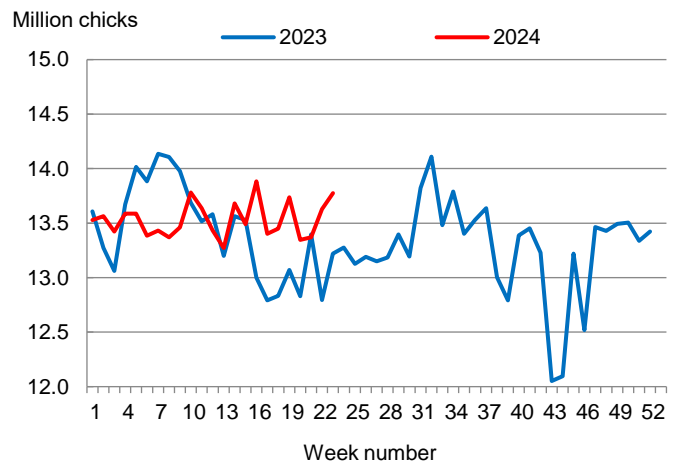

Hatcheries in the United States weekly program set 245 million eggs in incubators during the week ending June 8, 2024, up slightly from a year ago.

### Broiler-Type Chicks Placed Up 4 Percent

Mississippi broiler-type chicks placed for meat production were 13.8 million chicks during the week ending June 8, 2024, up 4 percent from the comparable week in 2023 and up 1 percent from the previous week.

Broiler growers in the United States weekly program placed 190 million chicks for meat production during the week ending June 8, 2024, up slightly from a year ago.

Broiler-Type Eggs Set  
Mississippi: 2023 and 2024

Broiler-Type Chicks Placed  
Mississippi: 2023 and 2024