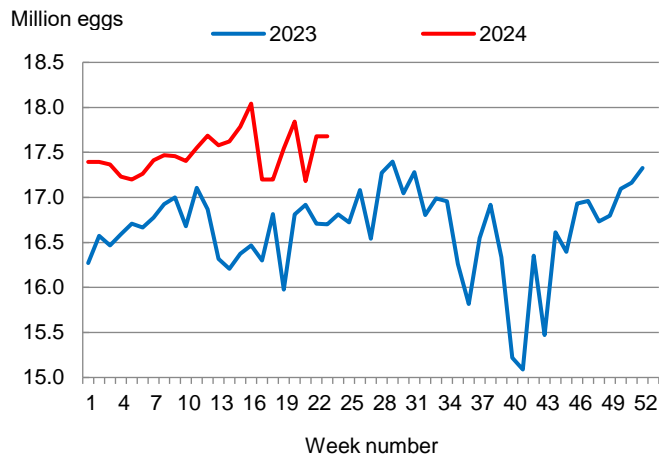

Delta Region – Mississippi Field Office

121 North Jefferson Street, Suite 230, Jackson, MS 39201

(601) 359-1259 · (855) 270-2705 FAX · www.nass.usda.gov

Cooperating with the Mississippi Department of Agriculture and Commerce

This report contains the results from the **Weekly Broiler Hatchery Report**. These data are also posted on our web site at <https://www.nass.usda.gov/ms> and in a more detailed report at <https://www.nass.usda.gov>. Thanks to all who responded to this survey.

Broiler-Type Eggs Set Up 6 Percent from Last Year

Mississippi hatcheries set 17.7 million broiler-type eggs during the week ending June 8, 2024, up 6 percent from the comparable week in 2023 but down slightly from the previous week.

Hatcheries in the United States weekly program set 245 million eggs in incubators during the week ending June 8, 2024, up slightly from a year ago.

Broiler-Type Chicks Placed Up 4 Percent

Mississippi broiler-type chicks placed for meat production were 13.8 million chicks during the week ending June 8, 2024, up 4 percent from the comparable week in 2023 and up 1 percent from the previous week.

Broiler growers in the United States weekly program placed 190 million chicks for meat production during the week ending June 8, 2024, up slightly from a year ago.

Broiler-Type Eggs Set
Mississippi: 2023 and 2024