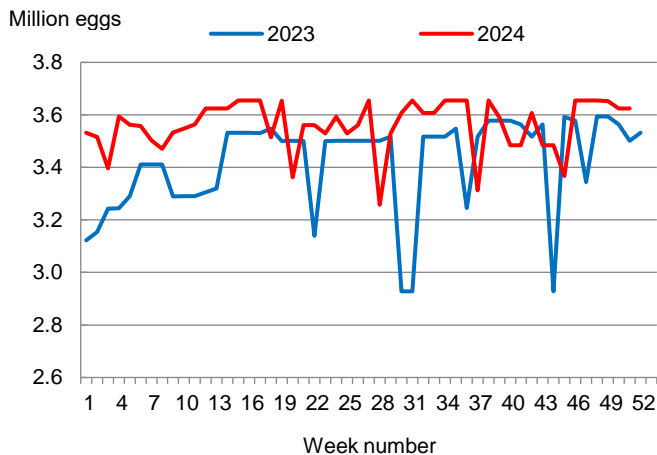

Louisiana Broiler Hatchery

Released: December 26, 2024

Delta Region – Louisiana Field Office

5825 Florida Blvd., Suite 1179, Baton Rouge, LA 70806
(225) 922-1362 · (855) 270-2705 FAX · www.nass.usda.gov

Cooperating with the Louisiana Department of Agriculture and Forestry

This report contains the results from the **Weekly Broiler Hatchery Report**. These data are also posted on our web site at <https://www.nass.usda.gov/la> and in a more detailed report at <https://www.nass.usda.gov>. Thanks to all who responded to this survey.

Broiler-Type Eggs Set Up 3 Percent from Last Year

Louisiana hatcheries set 3.62 million broiler-type eggs during the week ending December 21, 2024, up 3 percent from the comparable week in 2023 but unchanged from the previous week.

Hatcheries in the United States weekly program set 250 million eggs in incubators during the week ending December 21, 2024, up 4 percent from a year ago.

Broiler-Type Chicks Placed Up 7 Percent

Louisiana broiler-type chicks placed for meat production were 3.07 million chicks during the week ending December 21, 2024, up 7 percent from the comparable week in 2023 but down 1 percent from the previous week.

Broiler growers in the United States weekly program placed 194 million chicks for meat production during the week ending December 21, 2024, up 2 percent from a year ago.

**Broiler-Type Eggs Set
Louisiana: 2023 and 2024**