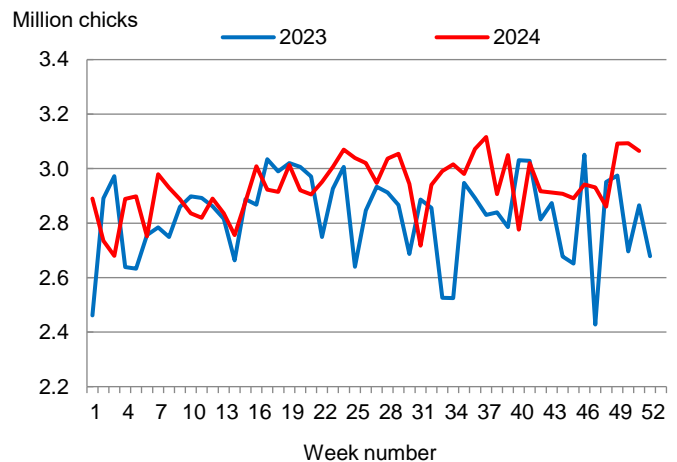

Hatcheries in the United States weekly program set 250 million eggs in incubators during the week ending December 21, 2024, up 4 percent from a year ago.

### Broiler-Type Chicks Placed Up 7 Percent

Louisiana broiler-type chicks placed for meat production were 3.07 million chicks during the week ending December 21, 2024, up 7 percent from the comparable week in 2023 but down 1 percent from the previous week.

Broiler growers in the United States weekly program placed 194 million chicks for meat production during the week ending December 21, 2024, up 2 percent from a year ago.

**Broiler-Type Eggs Set  
Louisiana: 2023 and 2024**

**Broiler-Type Chicks Placed  
Louisiana: 2023 and 2024**