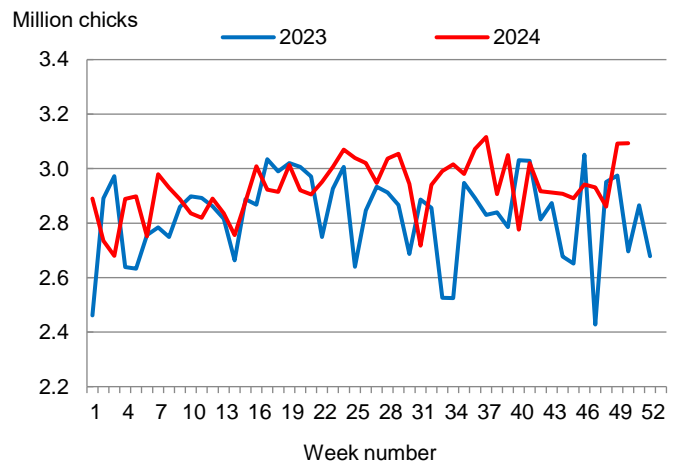

Hatcheries in the United States weekly program set 247 million eggs in incubators during the week ending December 14, 2024, up 3 percent from a year ago.

### Broiler-Type Chicks Placed Up 15 Percent

Louisiana broiler-type chicks placed for meat production were 3.09 million chicks during the week ending December 14, 2024, up 15 percent from the comparable week in 2023 and up slightly from the previous week.

Broiler growers in the United States weekly program placed 194 million chicks for meat production during the week ending December 14, 2024, up 3 percent from a year ago.

**Broiler-Type Eggs Set  
Louisiana: 2023 and 2024**

**Broiler-Type Chicks Placed  
Louisiana: 2023 and 2024**