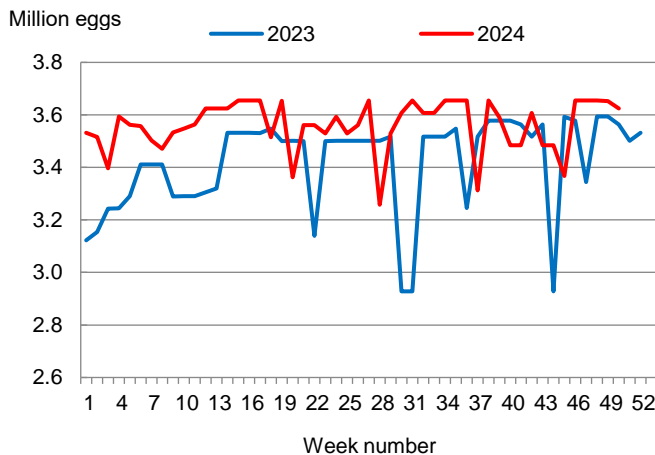

Louisiana Broiler Hatchery

Released: December 18, 2024

Delta Region – Louisiana Field Office

5825 Florida Blvd., Suite 1179, Baton Rouge, LA 70806
(225) 922-1362 · (855) 270-2705 FAX · www.nass.usda.gov

Cooperating with the Louisiana Department of Agriculture and Forestry

This report contains the results from the **Weekly Broiler Hatchery Report**. These data are also posted on our web site at <https://www.nass.usda.gov/la> and in a more detailed report at <https://www.nass.usda.gov>. Thanks to all who responded to this survey.

Broiler-Type Eggs Set Up 2 Percent from Last Year

Louisiana hatcheries set 3.62 million broiler-type eggs during the week ending December 14, 2024, up 2 percent from the comparable week in 2023 but down 1 percent from the previous week.

Hatcheries in the United States weekly program set 247 million eggs in incubators during the week ending December 14, 2024, up 3 percent from a year ago.

Broiler-Type Chicks Placed Up 15 Percent

Louisiana broiler-type chicks placed for meat production were 3.09 million chicks during the week ending December 14, 2024, up 15 percent from the comparable week in 2023 and up slightly from the previous week.

Broiler growers in the United States weekly program placed 194 million chicks for meat production during the week ending December 14, 2024, up 3 percent from a year ago.

**Broiler-Type Eggs Set
Louisiana: 2023 and 2024**