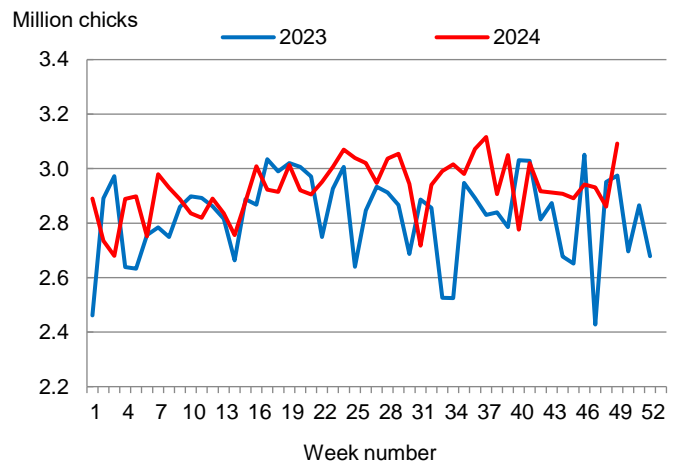

Hatcheries in the United States weekly program set 250 million eggs in incubators during the week ending December 7, 2024, up 6 percent from a year ago.

### Broiler-Type Chicks Placed Up 4 Percent

Louisiana broiler-type chicks placed for meat production were 3.09 million chicks during the week ending December 7, 2024, up 4 percent from the comparable week in 2023 and up 8 percent from the previous week.

Broiler growers in the United States weekly program placed 193 million chicks for meat production during the week ending December 7, 2024, up 3 percent from a year ago.

**Broiler-Type Eggs Set  
Louisiana: 2023 and 2024**

**Broiler-Type Chicks Placed  
Louisiana: 2023 and 2024**