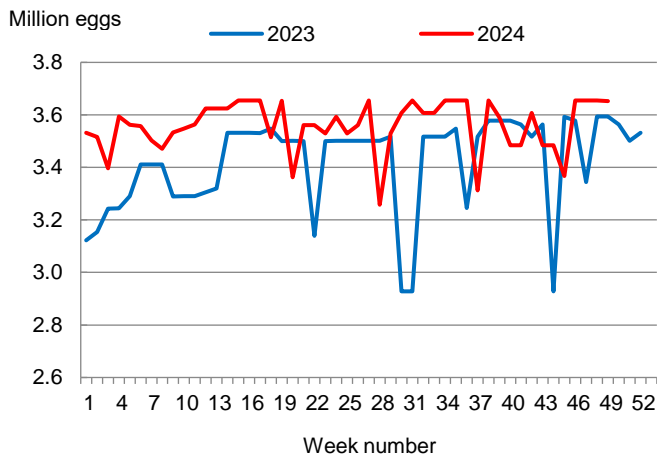

Louisiana Broiler Hatchery

Released: December 11, 2024

Delta Region – Louisiana Field Office

5825 Florida Blvd., Suite 1179, Baton Rouge, LA 70806
(225) 922-1362 · (855) 270-2705 FAX · www.nass.usda.gov

Cooperating with the Louisiana Department of Agriculture and Forestry

This report contains the results from the **Weekly Broiler Hatchery Report**. These data are also posted on our web site at <https://www.nass.usda.gov/la> and in a more detailed report at <https://www.nass.usda.gov>. Thanks to all who responded to this survey.

Broiler-Type Eggs Set Up 2 Percent from Last Year

Louisiana hatcheries set 3.65 million broiler-type eggs during the week ending December 7, 2024, up 2 percent from the comparable week in 2023 but down slightly from the previous week.

Hatcheries in the United States weekly program set 250 million eggs in incubators during the week ending December 7, 2024, up 6 percent from a year ago.

Broiler-Type Chicks Placed Up 4 Percent

Louisiana broiler-type chicks placed for meat production were 3.09 million chicks during the week ending December 7, 2024, up 4 percent from the comparable week in 2023 and up 8 percent from the previous week.

Broiler growers in the United States weekly program placed 193 million chicks for meat production during the week ending December 7, 2024, up 3 percent from a year ago.

**Broiler-Type Eggs Set
Louisiana: 2023 and 2024**