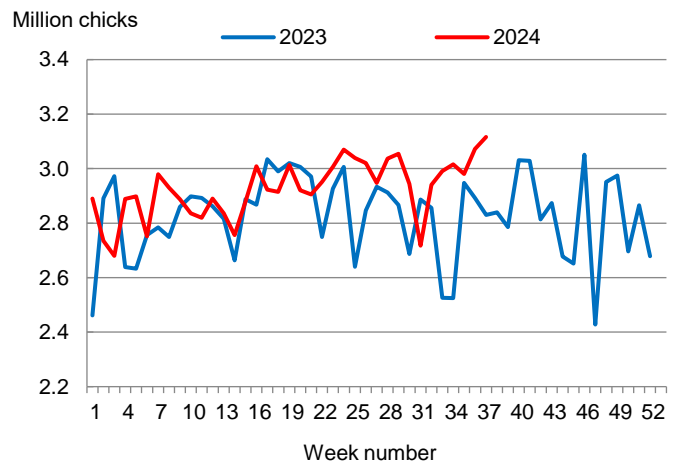

Hatcheries in the United States weekly program set 237 million eggs in incubators during the week ending September 14, 2024, up 3 percent from a year ago.

### Broiler-Type Chicks Placed Up 10 Percent

Louisiana broiler-type chicks placed for meat production were 3.12 million chicks during the week ending September 14, 2024, up 10 percent from the comparable week in 2023 and up 1 percent from the previous week.

Broiler growers in the United States weekly program placed 193 million chicks for meat production during the week ending September 14, 2024, up 2 percent from a year ago.

**Broiler-Type Eggs Set  
Louisiana: 2023 and 2024**

**Broiler-Type Chicks Placed  
Louisiana: 2023 and 2024**