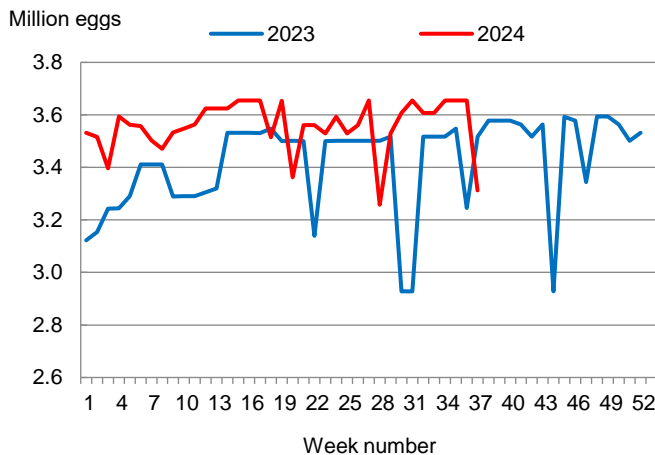

Louisiana Broiler Hatchery

Released: September 18, 2024

Delta Region – Louisiana Field Office

5825 Florida Blvd., Suite 1179, Baton Rouge, LA 70806
(225) 922-1362 · (855) 270-2705 FAX · www.nass.usda.gov

Cooperating with the Louisiana Department of Agriculture and Forestry

This report contains the results from the **Weekly Broiler Hatchery Report**. These data are also posted on our web site at <https://www.nass.usda.gov/la> and in a more detailed report at <https://www.nass.usda.gov>. Thanks to all who responded to this survey.

Broiler-Type Eggs Set Down 6 Percent from Last Year

Louisiana hatcheries set 3.31 million broiler-type eggs during the week ending September 14, 2024, down 6 percent from the comparable week in 2023 and down 9 percent from the previous week.

Hatcheries in the United States weekly program set 237 million eggs in incubators during the week ending September 14, 2024, up 3 percent from a year ago.

Broiler-Type Chicks Placed Up 10 Percent

Louisiana broiler-type chicks placed for meat production were 3.12 million chicks during the week ending September 14, 2024, up 10 percent from the comparable week in 2023 and up 1 percent from the previous week.

Broiler growers in the United States weekly program placed 193 million chicks for meat production during the week ending September 14, 2024, up 2 percent from a year ago.

**Broiler-Type Eggs Set
Louisiana: 2023 and 2024**