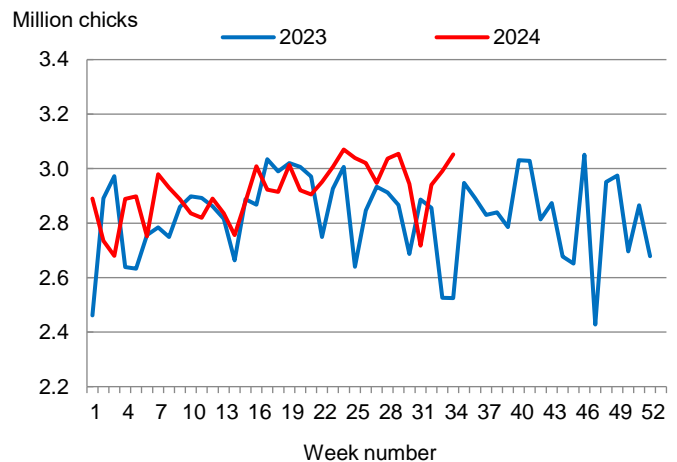

Hatcheries in the United States weekly program set 248 million eggs in incubators during the week ending August 24, 2024, up 3 percent from a year ago.

### Broiler-Type Chicks Placed Up 21 Percent

Louisiana broiler-type chicks placed for meat production were 3.05 million chicks during the week ending August 24, 2024, up 21 percent from the comparable week in 2023 and up 2 percent from the previous week.

Broiler growers in the United States weekly program placed 194 million chicks for meat production during the week ending August 24, 2024, up 3 percent from a year ago.

**Broiler-Type Eggs Set  
Louisiana: 2023 and 2024**

**Broiler-Type Chicks Placed  
Louisiana: 2023 and 2024**