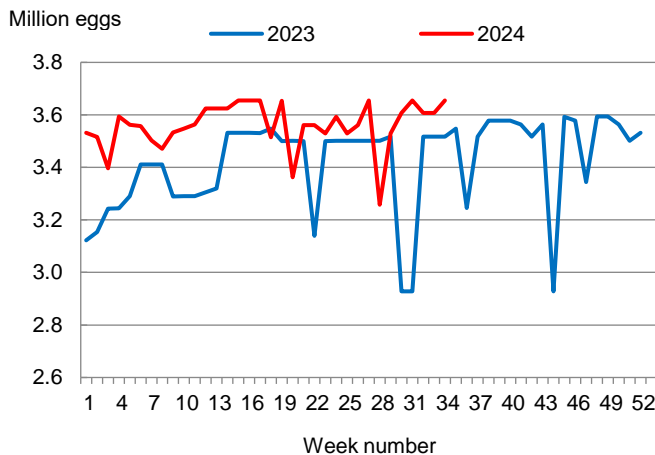

Louisiana Broiler Hatchery

Released: August 28, 2024

Delta Region – Louisiana Field Office

5825 Florida Blvd., Suite 1179, Baton Rouge, LA 70806
(225) 922-1362 · (855) 270-2705 FAX · www.nass.usda.gov

Cooperating with the Louisiana Department of Agriculture and Forestry

This report contains the results from the **Weekly Broiler Hatchery Report**. These data are also posted on our web site at <https://www.nass.usda.gov/la> and in a more detailed report at <https://www.nass.usda.gov>. Thanks to all who responded to this survey.

Broiler-Type Eggs Set Up 4 Percent from Last Year

Louisiana hatcheries set 3.66 million broiler-type eggs during the week ending August 24, 2024, up 4 percent from the comparable week in 2023 and up 1 percent from the previous week.

Hatcheries in the United States weekly program set 248 million eggs in incubators during the week ending August 24, 2024, up 3 percent from a year ago.

Broiler-Type Chicks Placed Up 21 Percent

Louisiana broiler-type chicks placed for meat production were 3.05 million chicks during the week ending August 24, 2024, up 21 percent from the comparable week in 2023 and up 2 percent from the previous week.

Broiler growers in the United States weekly program placed 194 million chicks for meat production during the week ending August 24, 2024, up 3 percent from a year ago.

**Broiler-Type Eggs Set
Louisiana: 2023 and 2024**