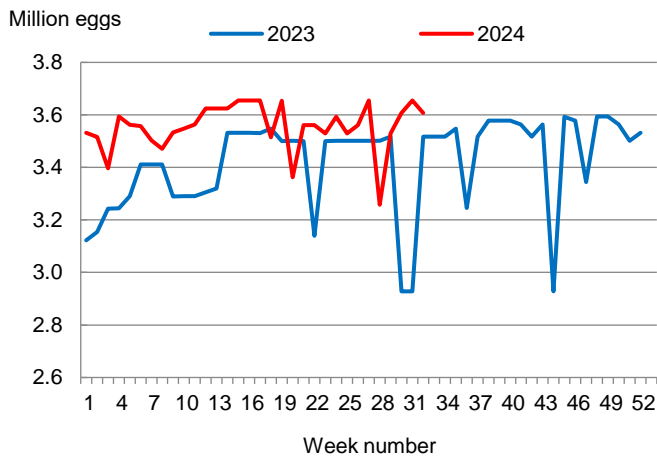

Louisiana Broiler Hatchery

Released: August 14, 2024

Delta Region – Louisiana Field Office

5825 Florida Blvd., Suite 1179, Baton Rouge, LA 70806
(225) 922-1362 · (855) 270-2705 FAX · www.nass.usda.gov

Cooperating with the Louisiana Department of Agriculture and Forestry

This report contains the results from the **Weekly Broiler Hatchery Report**. These data are also posted on our web site at <https://www.nass.usda.gov/la> and in a more detailed report at <https://www.nass.usda.gov>. Thanks to all who responded to this survey.

Broiler-Type Eggs Set Up 3 Percent from Last Year

Louisiana hatcheries set 3.61 million broiler-type eggs during the week ending August 10, 2024, up 3 percent from the comparable week in 2023 but down 1 percent from the previous week.

Hatcheries in the United States weekly program set 249 million eggs in incubators during the week ending August 10, 2024, up 4 percent from a year ago.

Broiler-Type Chicks Placed Up 3 Percent

Louisiana broiler-type chicks placed for meat production were 2.94 million chicks during the week ending August 10, 2024, up 3 percent from the comparable week in 2023 and up 8 percent from the previous week.

Broiler growers in the United States weekly program placed 193 million chicks for meat production during the week ending August 10, 2024, up 2 percent from a year ago.

**Broiler-Type Eggs Set
Louisiana: 2023 and 2024**