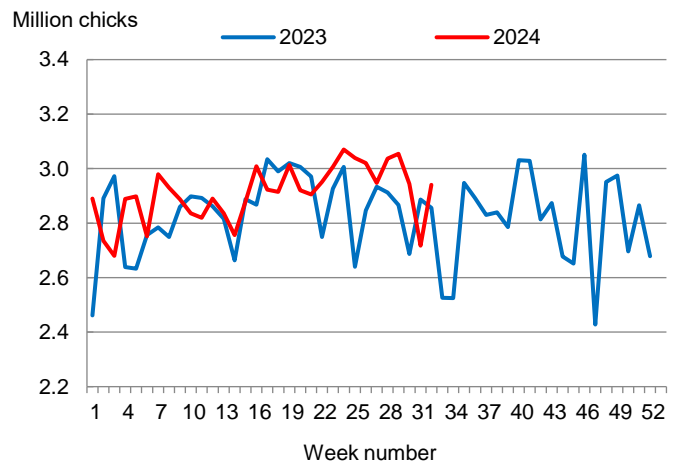

Hatcheries in the United States weekly program set 249 million eggs in incubators during the week ending August 10, 2024, up 4 percent from a year ago.

### Broiler-Type Chicks Placed Up 3 Percent

Louisiana broiler-type chicks placed for meat production were 2.94 million chicks during the week ending August 10, 2024, up 3 percent from the comparable week in 2023 and up 8 percent from the previous week.

Broiler growers in the United States weekly program placed 193 million chicks for meat production during the week ending August 10, 2024, up 2 percent from a year ago.

**Broiler-Type Eggs Set  
Louisiana: 2023 and 2024**

**Broiler-Type Chicks Placed  
Louisiana: 2023 and 2024**