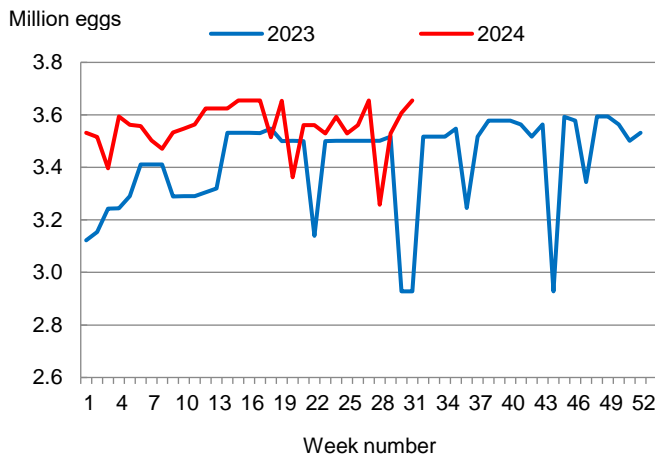

Louisiana Broiler Hatchery

Released: August 7, 2024

Delta Region – Louisiana Field Office

5825 Florida Blvd., Suite 1179, Baton Rouge, LA 70806
(225) 922-1362 · (855) 270-2705 FAX · www.nass.usda.gov

Cooperating with the Louisiana Department of Agriculture and Forestry

This report contains the results from the **Weekly Broiler Hatchery Report**. These data are also posted on our web site at <https://www.nass.usda.gov/la> and in a more detailed report at <https://www.nass.usda.gov>. Thanks to all who responded to this survey.

Broiler-Type Eggs Set Up 25 Percent from Last Year

Louisiana hatcheries set 3.66 million broiler-type eggs during the week ending August 3, 2024, up 25 percent from the comparable week in 2023 and up 1 percent from the previous week.

Hatcheries in the United States weekly program set 251 million eggs in incubators during the week ending August 3, 2024, up 4 percent from a year ago.

Broiler-Type Chicks Placed Down 6 Percent

Louisiana broiler-type chicks placed for meat production were 2.72 million chicks during the week ending August 3, 2024, down 6 percent from the comparable week in 2023 and down 8 percent from the previous week.

Broiler growers in the United States weekly program placed 191 million chicks for meat production during the week ending August 3, 2024, up 1 percent from a year ago.

**Broiler-Type Eggs Set
Louisiana: 2023 and 2024**