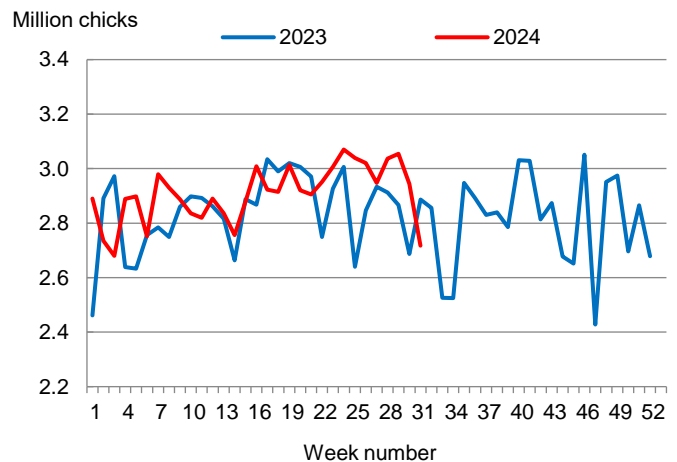

Hatcheries in the United States weekly program set 251 million eggs in incubators during the week ending August 3, 2024, up 4 percent from a year ago.

### Broiler-Type Chicks Placed Down 6 Percent

Louisiana broiler-type chicks placed for meat production were 2.72 million chicks during the week ending August 3, 2024, down 6 percent from the comparable week in 2023 and down 8 percent from the previous week.

Broiler growers in the United States weekly program placed 191 million chicks for meat production during the week ending August 3, 2024, up 1 percent from a year ago.

**Broiler-Type Eggs Set  
Louisiana: 2023 and 2024**

**Broiler-Type Chicks Placed  
Louisiana: 2023 and 2024**