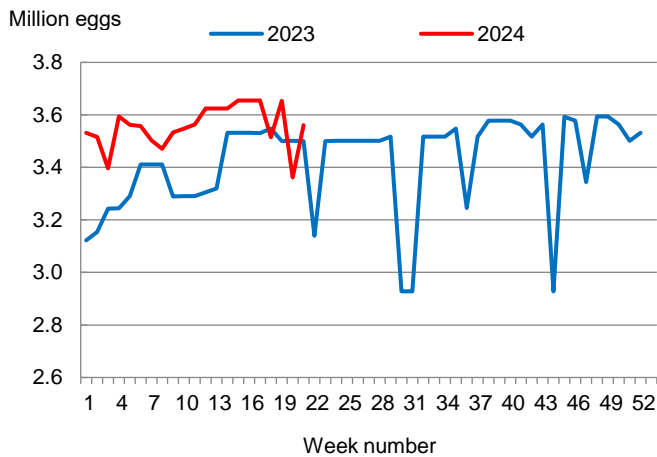

**Broiler-Type Eggs Set Up 2 Percent from Last Year**

Louisiana hatcheries set 3.56 million broiler-type eggs during the week ending May 25, 2024, up 2 percent from the comparable week in 2023 and up 6 percent from the previous week.

Hatcheries in the United States weekly program set 245 million eggs in incubators during the week ending May 25, 2024, up 1 percent from a year ago.

**Broiler-Type Chicks Placed Down 2 Percent**

Louisiana broiler-type chicks placed for meat production were 2.91 million chicks during the week ending May 25, 2024, down 2 percent from the comparable week in 2023 and down 1 percent from the previous week.

Broiler growers in the United States weekly program placed 189 million chicks for meat production during the week ending May 25, 2024, up slightly from a year ago.

**Broiler-Type Eggs Set  
Louisiana: 2023 and 2024**