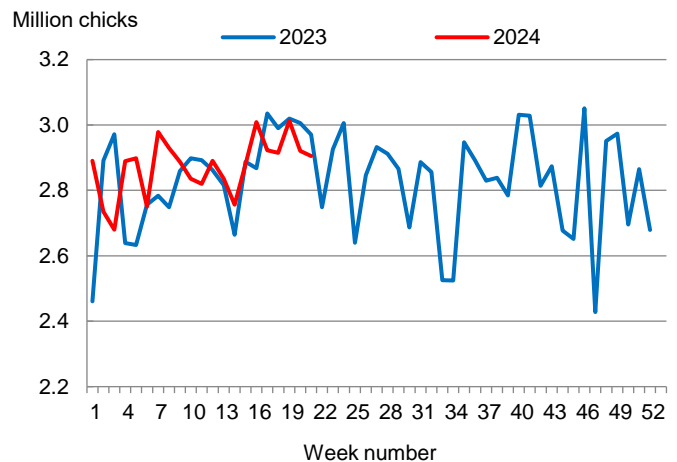

**Broiler-Type Eggs Set Up 2 Percent from Last Year**

Louisiana hatcheries set 3.56 million broiler-type eggs during the week ending May 25, 2024, up 2 percent from the comparable week in 2023 and up 6 percent from the previous week.

Hatcheries in the United States weekly program set 245 million eggs in incubators during the week ending May 25, 2024, up 1 percent from a year ago.

**Broiler-Type Chicks Placed Down 2 Percent**

Louisiana broiler-type chicks placed for meat production were 2.91 million chicks during the week ending May 25, 2024, down 2 percent from the comparable week in 2023 and down 1 percent from the previous week.

Broiler growers in the United States weekly program placed 189 million chicks for meat production during the week ending May 25, 2024, up slightly from a year ago.

**Broiler-Type Eggs Set  
Louisiana: 2023 and 2024**

**Broiler-Type Chicks Placed  
Louisiana: 2023 and 2024**