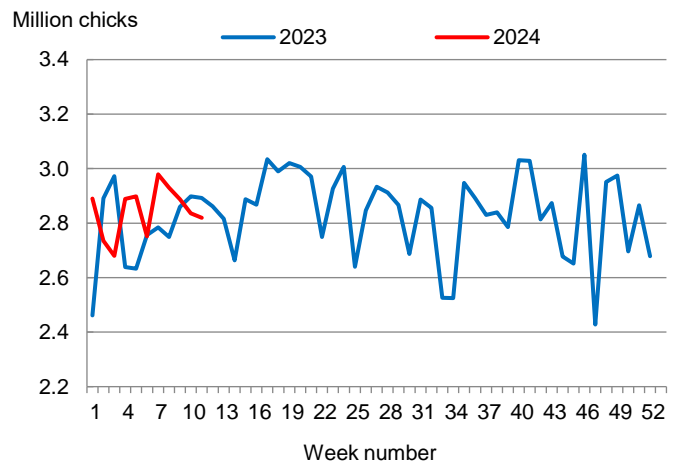

**Broiler-Type Eggs Set Up 8 Percent from Last Year**

Louisiana hatcheries set 3.56 million broiler-type eggs during the week ending March 16, 2024, up 8 percent from the comparable week in 2023 and up slightly from the previous week.

Hatcheries in the United States weekly program set 244 million eggs in incubators during the week ending March 16, 2024, up 2 percent from a year ago.

**Broiler-Type Chicks Placed Down 2 Percent**

Louisiana broiler-type chicks placed for meat production were 2.82 million chicks during the week ending March 16, 2024, down 2 percent from the comparable week in 2023 and down 1 percent from the previous week.

Broiler growers in the United States weekly program placed 188 million chicks for meat production during the week ending March 16, 2024, up 1 percent from a year ago.

**Broiler-Type Eggs Set  
Louisiana: 2023 and 2024**

**Broiler-Type Chicks Placed  
Louisiana: 2023 and 2024**