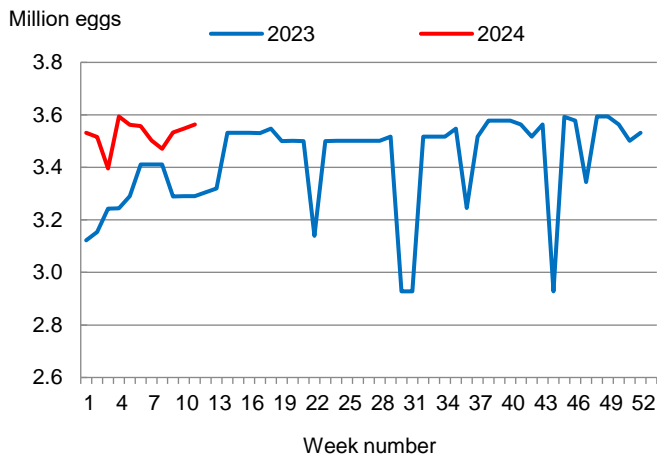

**Broiler-Type Eggs Set Up 8 Percent from Last Year**

Louisiana hatcheries set 3.56 million broiler-type eggs during the week ending March 16, 2024, up 8 percent from the comparable week in 2023 and up slightly from the previous week.

Hatcheries in the United States weekly program set 244 million eggs in incubators during the week ending March 16, 2024, up 2 percent from a year ago.

**Broiler-Type Chicks Placed Down 2 Percent**

Louisiana broiler-type chicks placed for meat production were 2.82 million chicks during the week ending March 16, 2024, down 2 percent from the comparable week in 2023 and down 1 percent from the previous week.

Broiler growers in the United States weekly program placed 188 million chicks for meat production during the week ending March 16, 2024, up 1 percent from a year ago.

**Broiler-Type Eggs Set  
Louisiana: 2023 and 2024**