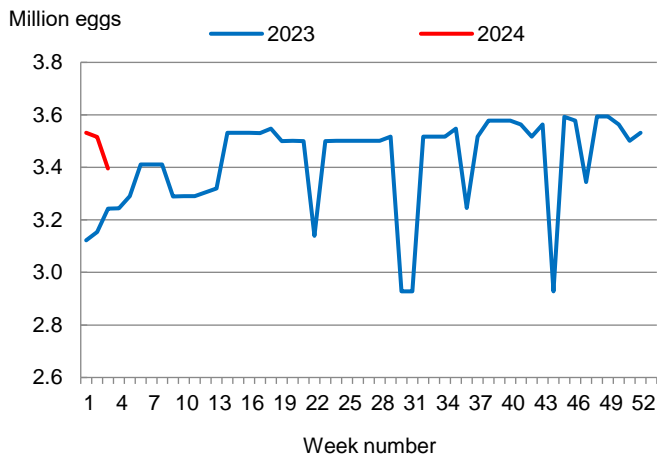

**Broiler-Type Eggs Set Up 5 Percent from Last Year**

Louisiana hatcheries set 3.40 million broiler-type eggs during the week ending January 20, 2024, up 5 percent from the comparable week in 2023 but down 3 percent from the previous week.

Hatcheries in the United States weekly program set 240 million eggs in incubators during the week ending January 20, 2024, up 1 percent from a year ago.

**Broiler-Type Chicks Placed Down 10 Percent**

Louisiana broiler-type chicks placed for meat production were 2.68 million chicks during the week ending January 20, 2024, down 10 percent from the comparable week in 2023 and down 2 percent from the previous week.

Broiler growers in the United States weekly program placed 186 million chicks for meat production during the week ending January 20, 2024, up 1 percent from a year ago.

**Broiler-Type Eggs Set  
Louisiana: 2023 and 2024**