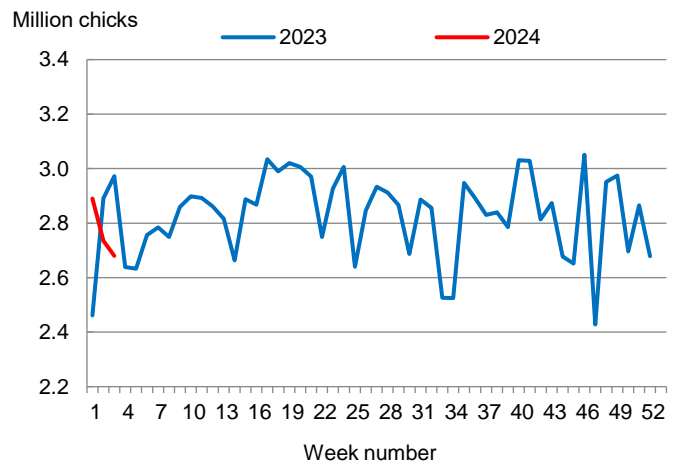

**Broiler-Type Eggs Set Up 5 Percent from Last Year**

Louisiana hatcheries set 3.40 million broiler-type eggs during the week ending January 20, 2024, up 5 percent from the comparable week in 2023 but down 3 percent from the previous week.

Hatcheries in the United States weekly program set 240 million eggs in incubators during the week ending January 20, 2024, up 1 percent from a year ago.

**Broiler-Type Chicks Placed Down 10 Percent**

Louisiana broiler-type chicks placed for meat production were 2.68 million chicks during the week ending January 20, 2024, down 10 percent from the comparable week in 2023 and down 2 percent from the previous week.

Broiler growers in the United States weekly program placed 186 million chicks for meat production during the week ending January 20, 2024, up 1 percent from a year ago.

**Broiler-Type Eggs Set  
Louisiana: 2023 and 2024**

**Broiler-Type Chicks Placed  
Louisiana: 2023 and 2024**