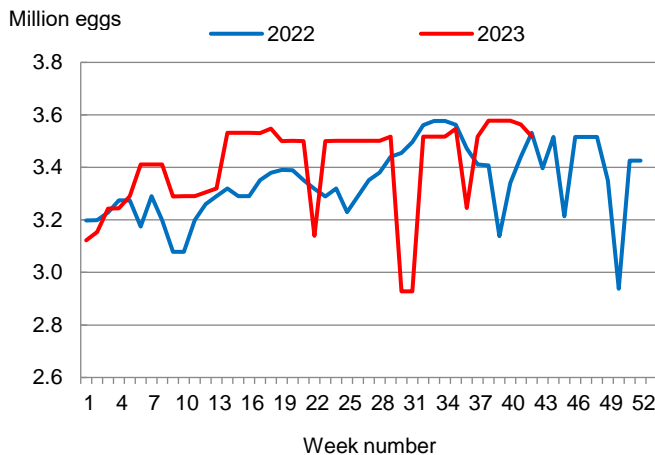

Louisiana Broiler Hatchery

Released: October 26, 2023

Delta Region – Louisiana Field Office

5825 Florida Blvd., Suite 1179, Baton Rouge, LA 70806
(225) 922-1362 · (855) 270-2705 FAX · www.nass.usda.gov

Cooperating with the Louisiana Department of Agriculture and Forestry

This report contains the results from the **Weekly Broiler Hatchery Report**. These data are also posted on our web site at <https://www.nass.usda.gov/la> and in a more detailed report at <https://www.nass.usda.gov>. Thanks to all who responded to this survey.

Broiler-Type Eggs Set Down Slightly from Last Year

Louisiana hatcheries set 3.52 million broiler-type eggs during the week ending October 21, 2023, down slightly from the comparable week in 2022 and down 1 percent from the previous week.

Hatcheries in the United States weekly program set 230 million eggs in incubators during the week ending October 21, 2023, down 3 percent from a year ago.

Broiler-Type Chicks Placed Up 8 Percent

Louisiana broiler-type chicks placed for meat production were 2.81 million chicks during the week ending October 21, 2023, up 8 percent from the comparable week in 2022 but down 7 percent from the previous week.

Broiler growers in the United States weekly program placed 179 million chicks for meat production during the week ending October 21, 2023, down 4 percent from a year ago.

**Broiler-Type Eggs Set
Louisiana: 2022 and 2023**