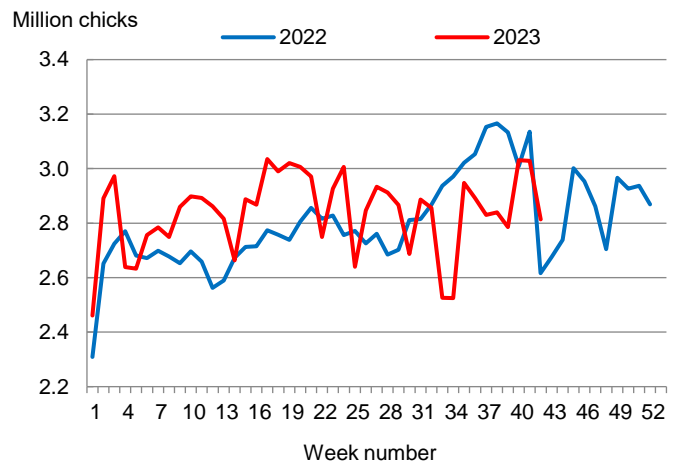

Hatcheries in the United States weekly program set 230 million eggs in incubators during the week ending October 21, 2023, down 3 percent from a year ago.

### Broiler-Type Chicks Placed Up 8 Percent

Louisiana broiler-type chicks placed for meat production were 2.81 million chicks during the week ending October 21, 2023, up 8 percent from the comparable week in 2022 but down 7 percent from the previous week.

Broiler growers in the United States weekly program placed 179 million chicks for meat production during the week ending October 21, 2023, down 4 percent from a year ago.

**Broiler-Type Eggs Set  
Louisiana: 2022 and 2023**

**Broiler-Type Chicks Placed  
Louisiana: 2022 and 2023**