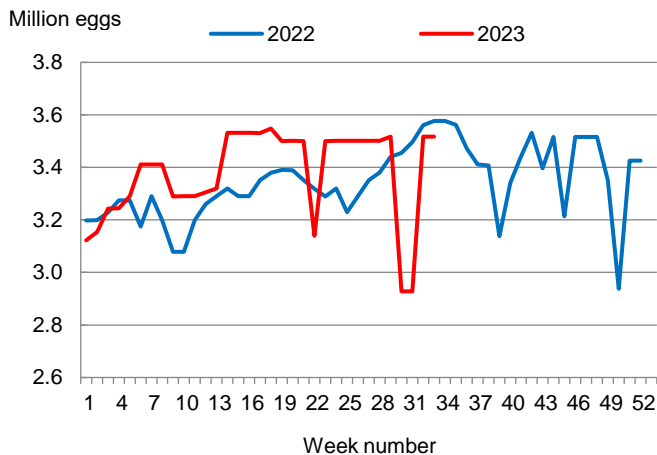

Louisiana Broiler Hatchery

Released: August 23, 2023

Delta Region – Louisiana Field Office

5825 Florida Blvd., Suite 1179, Baton Rouge, LA 70806
(225) 922-1362 · (855) 270-2705 FAX · www.nass.usda.gov

Cooperating with the Louisiana Department of Agriculture and Forestry

This report contains the results from the **Weekly Broiler Hatchery Report**. These data are also posted on our web site at <https://www.nass.usda.gov/la> and in a more detailed report at <https://www.nass.usda.gov>. Thanks to all who responded to this survey.

Broiler-Type Eggs Set Down 2 Percent from Last Year

Louisiana hatcheries set 3.52 million broiler-type eggs during the week ending August 19, 2023, down 2 percent from the comparable week in 2022 but unchanged from the previous week.

Hatcheries in the United States weekly program set 246 million eggs in incubators during the week ending August 19, 2023, up slightly from a year ago.

Broiler-Type Chicks Placed Down 14 Percent

Louisiana broiler-type chicks placed for meat production were 2.53 million chicks during the week ending August 19, 2023, down 14 percent from the comparable week in 2022 and down 12 percent from the previous week.

Broiler growers in the United States weekly program placed 191 million chicks for meat production during the week ending August 19, 2023, down slightly from a year ago.

**Broiler-Type Eggs Set
Louisiana: 2022 and 2023**