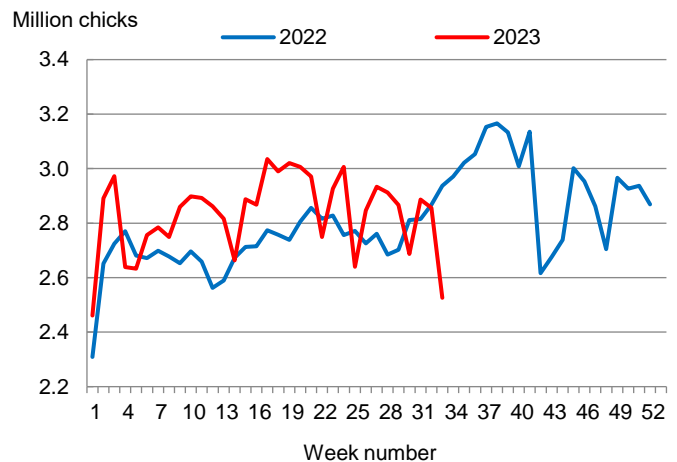

Hatcheries in the United States weekly program set 246 million eggs in incubators during the week ending August 19, 2023, up slightly from a year ago.

### Broiler-Type Chicks Placed Down 14 Percent

Louisiana broiler-type chicks placed for meat production were 2.53 million chicks during the week ending August 19, 2023, down 14 percent from the comparable week in 2022 and down 12 percent from the previous week.

Broiler growers in the United States weekly program placed 191 million chicks for meat production during the week ending August 19, 2023, down slightly from a year ago.

**Broiler-Type Eggs Set  
Louisiana: 2022 and 2023**

**Broiler-Type Chicks Placed  
Louisiana: 2022 and 2023**