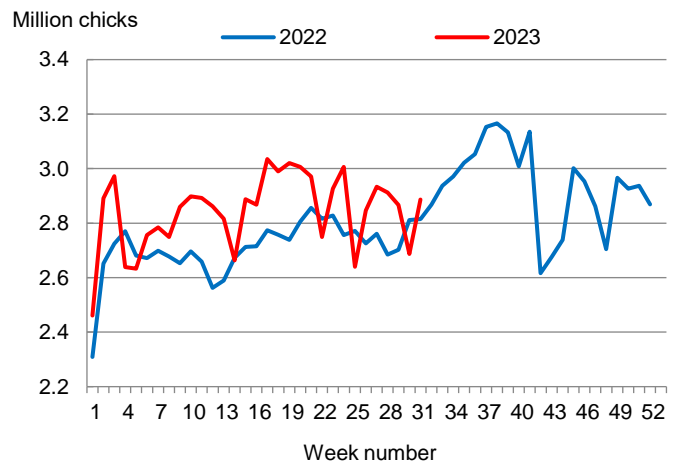

Hatcheries in the United States weekly program set 242 million eggs in incubators during the week ending August 5, 2023, down 1 percent from a year ago.

### Broiler-Type Chicks Placed Up 3 Percent

Louisiana broiler-type chicks placed for meat production were 2.89 million chicks during the week ending August 5, 2023, up 3 percent from the comparable week in 2022 and up 7 percent from the previous week.

Broiler growers in the United States weekly program placed 188 million chicks for meat production during the week ending August 5, 2023, down slightly from a year ago.

**Broiler-Type Eggs Set  
Louisiana: 2022 and 2023**

**Broiler-Type Chicks Placed  
Louisiana: 2022 and 2023**