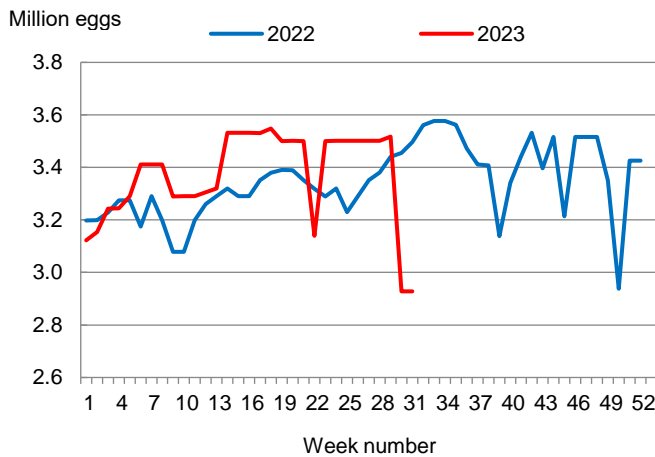

Louisiana Broiler Hatchery

Released: August 9, 2023

Delta Region – Louisiana Field Office

5825 Florida Blvd., Suite 1179, Baton Rouge, LA 70806
(225) 922-1362 · (855) 270-2705 FAX · www.nass.usda.gov

Cooperating with the Louisiana Department of Agriculture and Forestry

This report contains the results from the **Weekly Broiler Hatchery Report**. These data are also posted on our web site at <https://www.nass.usda.gov/la> and in a more detailed report at <https://www.nass.usda.gov>. Thanks to all who responded to this survey.

Broiler-Type Eggs Set Down 16 Percent from Last Year

Louisiana hatcheries set 2.93 million broiler-type eggs during the week ending August 5, 2023, down 16 percent from the comparable week in 2022 but unchanged from the previous week.

Hatcheries in the United States weekly program set 242 million eggs in incubators during the week ending August 5, 2023, down 1 percent from a year ago.

Broiler-Type Chicks Placed Up 3 Percent

Louisiana broiler-type chicks placed for meat production were 2.89 million chicks during the week ending August 5, 2023, up 3 percent from the comparable week in 2022 and up 7 percent from the previous week.

Broiler growers in the United States weekly program placed 188 million chicks for meat production during the week ending August 5, 2023, down slightly from a year ago.

**Broiler-Type Eggs Set
Louisiana: 2022 and 2023**