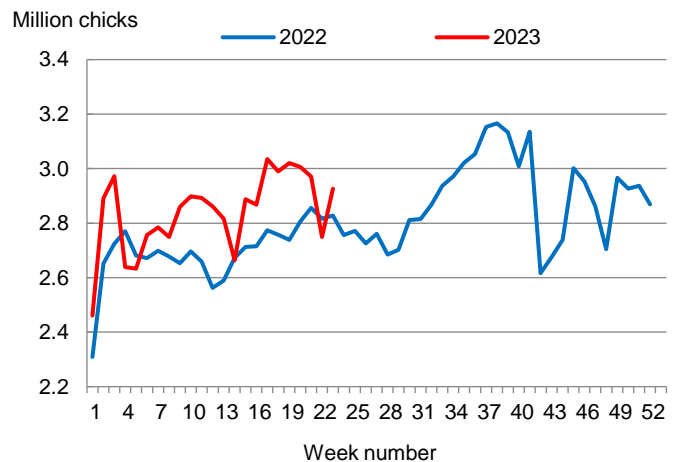

Hatcheries in the United States weekly program set 244 million eggs in incubators during the week ending June 10, 2023, up 1 percent from a year ago.

### Broiler-Type Chicks Placed Up 3 Percent

Louisiana broiler-type chicks placed for meat production were 2.93 million chicks during the week ending June 10, 2023, up 3 percent from the comparable week in 2022 and up 6 percent from the previous week.

Broiler growers in the United States weekly program placed 189 million chicks for meat production during the week ending June 10, 2023, down 1 percent from a year ago.

**Broiler-Type Eggs Set  
Louisiana: 2022 and 2023**

**Broiler-Type Chicks Placed  
Louisiana: 2022 and 2023**