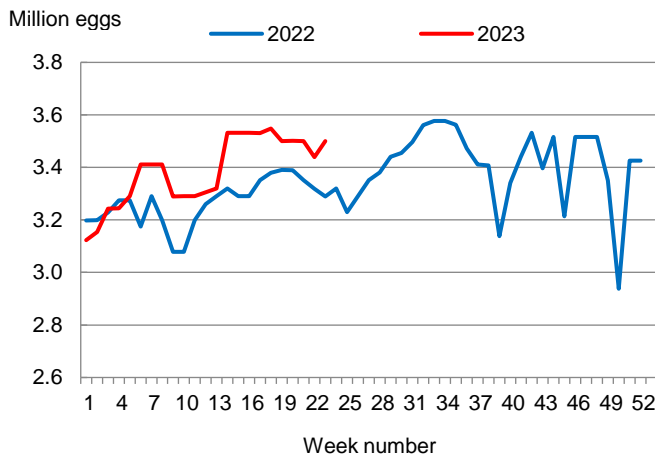

Louisiana Broiler Hatchery

Released: June 14, 2023

Delta Region – Louisiana Field Office

5825 Florida Blvd., Suite 1179, Baton Rouge, LA 70806
(225) 922-1362 · (855) 270-2705 FAX · www.nass.usda.gov

Cooperating with the Louisiana Department of Agriculture and Forestry

This report contains the results from the **Weekly Broiler Hatchery Report**. These data are also posted on our web site at <https://www.nass.usda.gov/la> and in a more detailed report at <https://www.nass.usda.gov>. Thanks to all who responded to this survey.

Broiler-Type Eggs Set Up 6 Percent from Last Year

Louisiana hatcheries set 3.50 million broiler-type eggs during the week ending June 10, 2023, up 6 percent from the comparable week in 2022 and up 2 percent from the previous week.

Hatcheries in the United States weekly program set 244 million eggs in incubators during the week ending June 10, 2023, up 1 percent from a year ago.

Broiler-Type Chicks Placed Up 3 Percent

Louisiana broiler-type chicks placed for meat production were 2.93 million chicks during the week ending June 10, 2023, up 3 percent from the comparable week in 2022 and up 6 percent from the previous week.

Broiler growers in the United States weekly program placed 189 million chicks for meat production during the week ending June 10, 2023, down 1 percent from a year ago.

**Broiler-Type Eggs Set
Louisiana: 2022 and 2023**