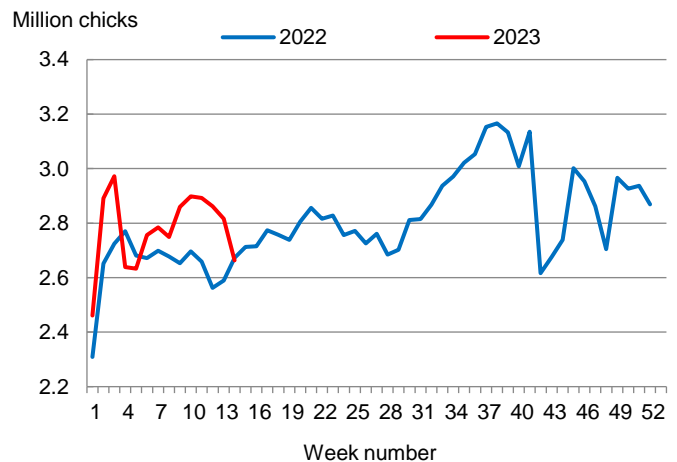

**Broiler-Type Eggs Set Up 9 Percent from Last Year**

Louisiana hatcheries set 3.63 million broiler-type eggs during the week ending April 8, 2023, up 9 percent from the comparable week in 2022 and up 6 percent from the previous week.

Hatcheries in the United States weekly program set 239 million eggs in incubators during the week ending April 8, 2023, up slightly from a year ago.

**Broiler-Type Chicks Placed Down Slightly**

Louisiana broiler-type chicks placed for meat production were 2.66 million chicks during the week ending April 8, 2023, down slightly from the comparable week in 2022 and down 5 percent from the previous week.

Broiler growers in the United States weekly program placed 186 million chicks for meat production during the week ending April 8, 2023, down 1 percent from a year ago.

**Broiler-Type Eggs Set  
Louisiana: 2022 and 2023**

**Broiler-Type Chicks Placed  
Louisiana: 2022 and 2023**