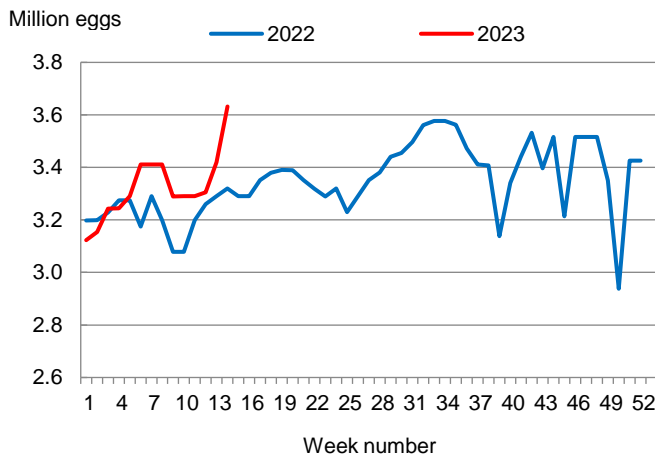

**Broiler-Type Eggs Set Up 9 Percent from Last Year**

Louisiana hatcheries set 3.63 million broiler-type eggs during the week ending April 8, 2023, up 9 percent from the comparable week in 2022 and up 6 percent from the previous week.

Hatcheries in the United States weekly program set 239 million eggs in incubators during the week ending April 8, 2023, up slightly from a year ago.

**Broiler-Type Chicks Placed Down Slightly**

Louisiana broiler-type chicks placed for meat production were 2.66 million chicks during the week ending April 8, 2023, down slightly from the comparable week in 2022 and down 5 percent from the previous week.

Broiler growers in the United States weekly program placed 186 million chicks for meat production during the week ending April 8, 2023, down 1 percent from a year ago.

**Broiler-Type Eggs Set  
Louisiana: 2022 and 2023**