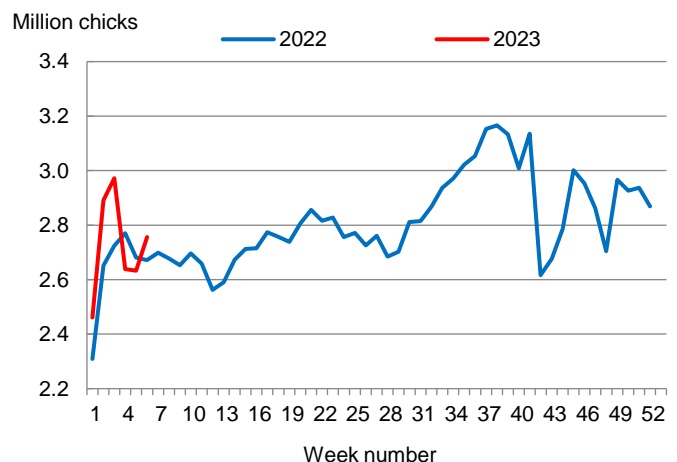

Hatcheries in the United States weekly program set 241 million eggs in incubators during the week ending February 11, 2023, up slightly from a year ago.

### Broiler-Type Chicks Placed Up 3 Percent

Louisiana broiler-type chicks placed for meat production were 2.76 million chicks during the week ending February 11, 2023, up 3 percent from the comparable week in 2022 and up 5 percent from the previous week.

Broiler growers in the United States weekly program placed 188 million chicks for meat production during the week ending February 11, 2023, up 2 percent from a year ago.

**Broiler-Type Eggs Set  
Louisiana: 2022 and 2023**

**Broiler-Type Chicks Placed  
Louisiana: 2022 and 2023**