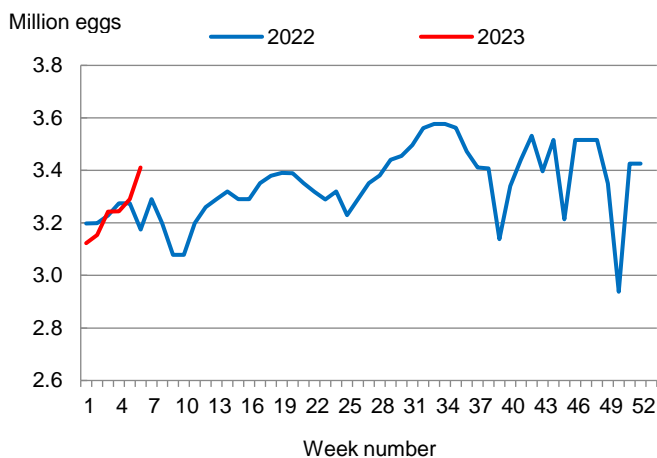

Louisiana Broiler Hatchery

Released: February 15, 2023

Delta Region – Louisiana Field Office

5825 Florida Blvd., Suite 1179, Baton Rouge, LA 70806
(225) 922-1362 · (855) 270-2705 FAX · www.nass.usda.gov

Cooperating with the Louisiana Department of Agriculture and Forestry

This report contains the results from the **Weekly Broiler Hatchery Report**. These data are also posted on our web site at <https://www.nass.usda.gov/la> and in a more detailed report at <https://www.nass.usda.gov>. Thanks to all who responded to this survey.

Broiler-Type Eggs Set Up 7 Percent from Last Year

Louisiana hatcheries set 3.41 million broiler-type eggs during the week ending February 11, 2023, up 7 percent from the comparable week in 2022 and up 4 percent from the previous week.

Hatcheries in the United States weekly program set 241 million eggs in incubators during the week ending February 11, 2023, up slightly from a year ago.

Broiler-Type Chicks Placed Up 3 Percent

Louisiana broiler-type chicks placed for meat production were 2.76 million chicks during the week ending February 11, 2023, up 3 percent from the comparable week in 2022 and up 5 percent from the previous week.

Broiler growers in the United States weekly program placed 188 million chicks for meat production during the week ending February 11, 2023, up 2 percent from a year ago.

**Broiler-Type Eggs Set
Louisiana: 2022 and 2023**