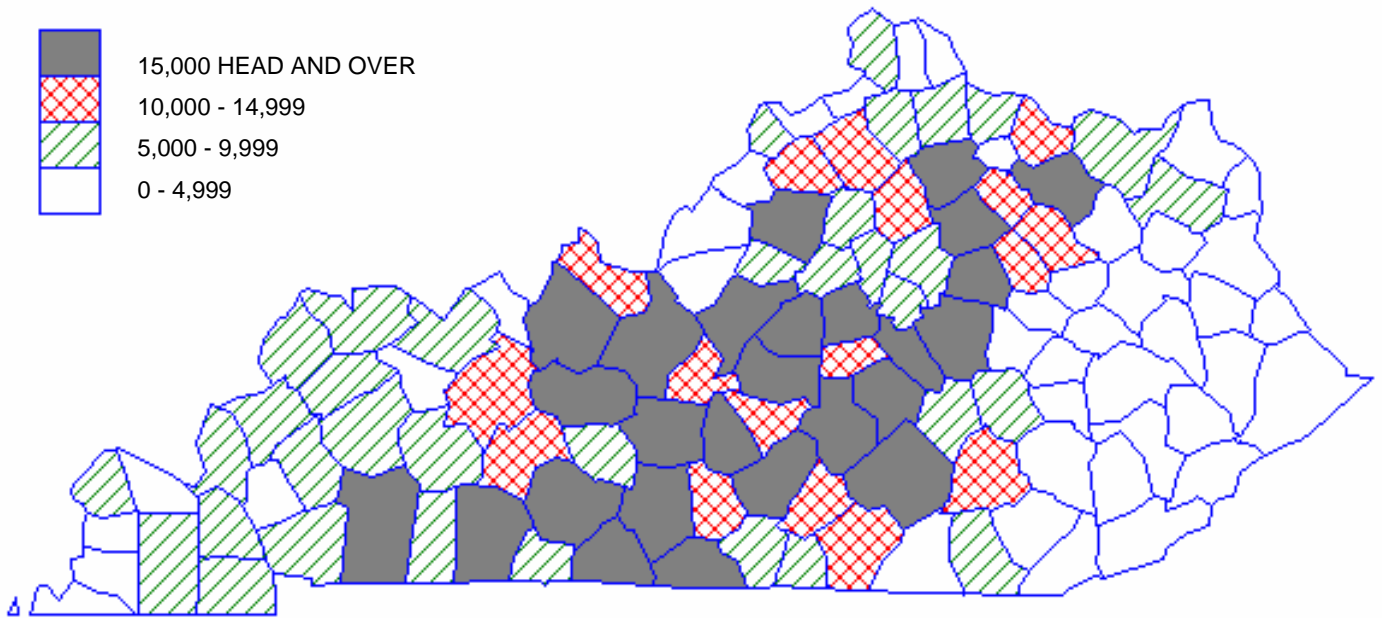

BEEF COWS – 2006

Kentucky Beef Cows - January 1 (1970-2006)