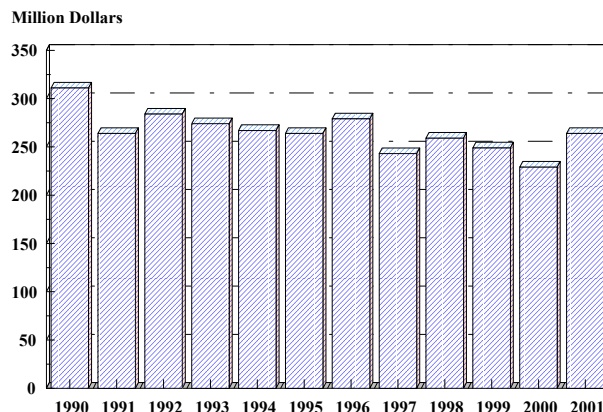

The average number of milk cows on Kentucky farms continued to decline during 2001 and totaled 128,000 head, down 4,000 head from the 2000 average. This continues the steady decline in milk cow numbers that began in 1986.

Total milk production in Kentucky was 1.66 billion pounds, down 2 percent from 2000. Average production per cow, at 12,969 pounds, was up from the 2000 average of 12,841. The number of farms with milk cows totaled 2,900, down from 3,000 in 2000.

MILK DISPOSITION AND INCOME

Kentucky dairy producers sold 1.63 billion pounds of milk to plants and dealers during 2001 and used 32 million pounds on the farm. Farm use includes milk fed to calves and other livestock, and used for milk, cream and butter. Farm use of milk during 2001 was down 9 percent from 2000, and milk sold to plants and dealers decreased 2 percent from 2000.

Fluid grade milk sold to plants and dealers totaled 1.61 billion pounds, 99 percent of the total milk sold. Manufacturing grade milk sold to plants and dealers totaled 16 million pounds.

The value of milk produced during 2001 came to $269 million, up 15 percent from 2000. This includes the value of milk used on farms. The average price of all grades sold was $16.20 per hundredweight, up from $13.80 per hundredweight during 2000. Cash receipts from marketings totaled $264 million, up 15 percent from the $229 million reported in 2000.

KENTUCKY CASH RECEIPTS FROM MILK MARKETED

MANUFACTURED DAIRY PRODUCTS

Kentucky plants produced 14.7 million pounds of cottage cheese curd in 2001, down 3 percent from 2000. Creamed cottage cheese production totaled 17.2 million pounds, down 3 percent from the previous year. Lowfat cottage

cheese production was 9.5 million pounds during 2001, up 3 percent from 2000. During 2001, 16 Kentucky plants produced one or more dairy products. Totals for most dairy products produced in Kentucky are not published to avoid disclosing individual plant production.