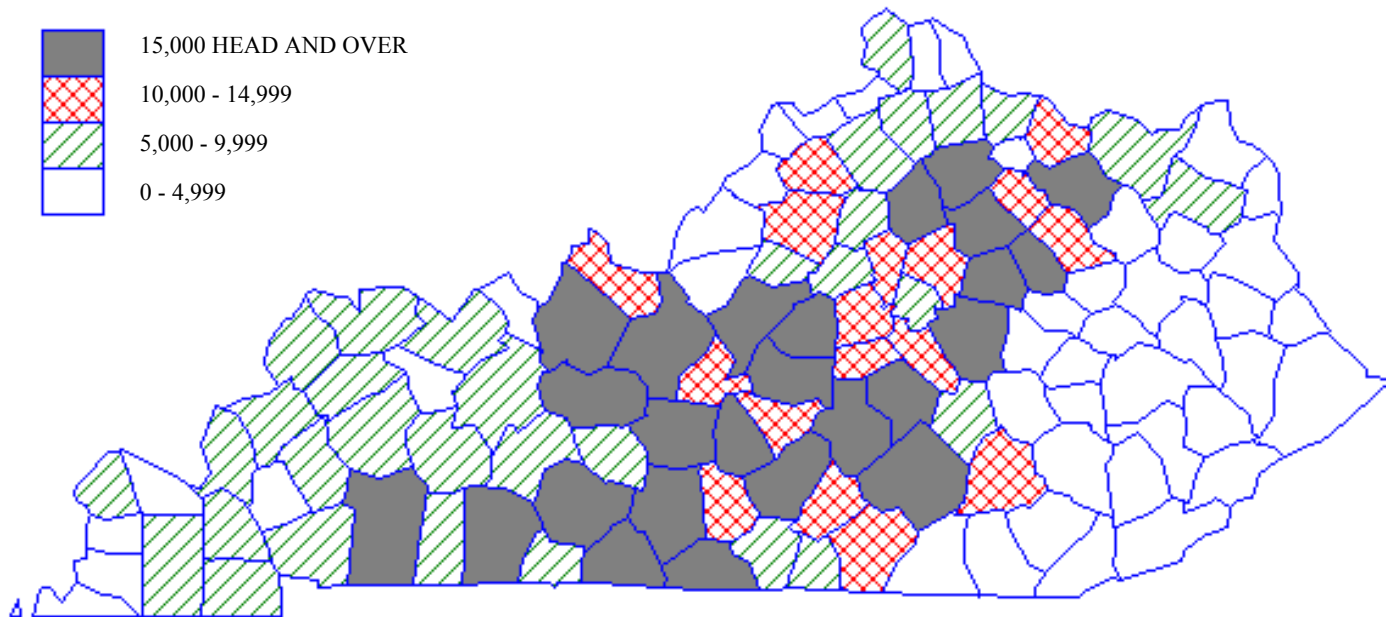

BEEF COWS - 2002

Kentucky Beef Cows - January 1 (1950 - 2002)