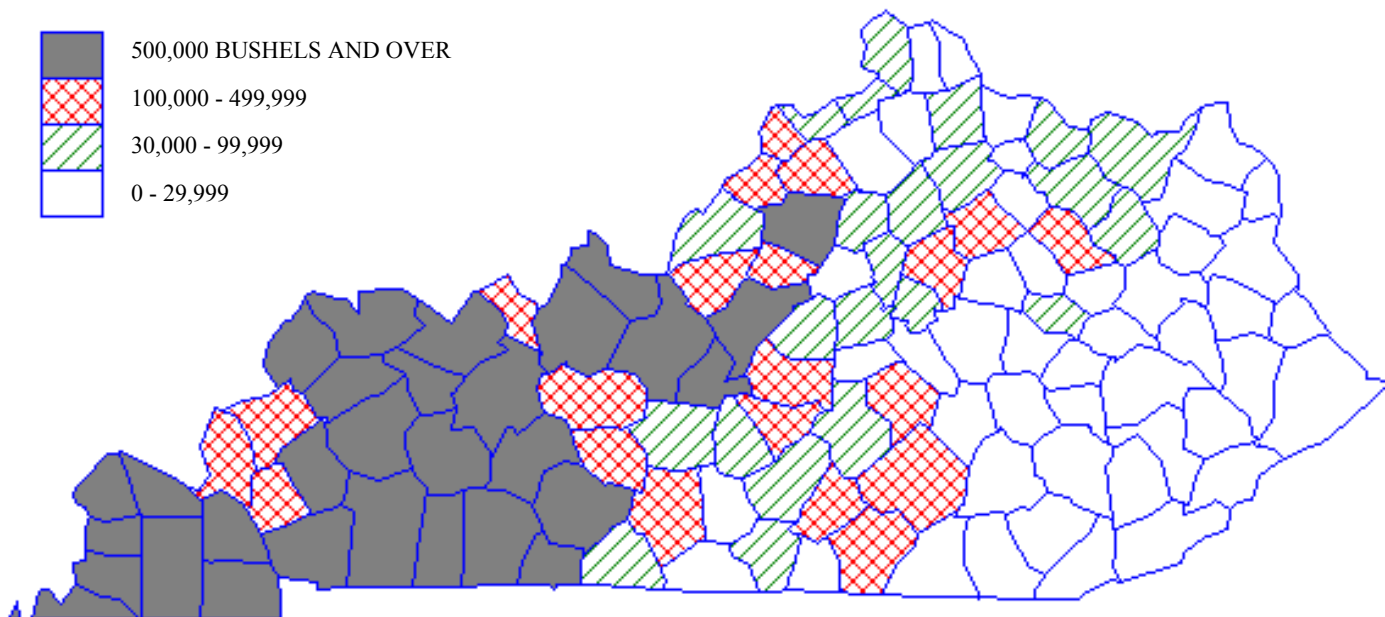

SOYBEAN PRODUCTION - 2001

**Kentucky Soybean
All Acres Planted
(1950 - 2001)**

**Kentucky Soybean
Acres Harvested for Beans
(1950 - 2001)**

**Kentucky Soybean
Yield Per Harvested Acre
(1950 - 2001)**

**Kentucky Soybean
Total Production
(1950 - 2001)**