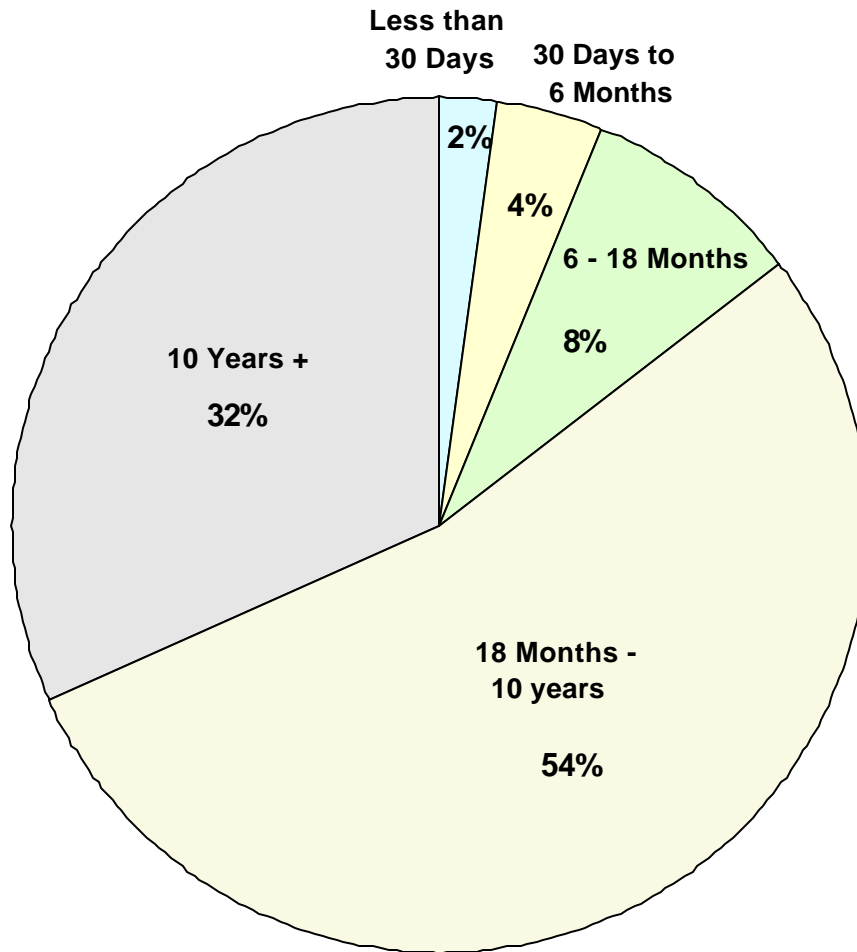

INDIANA EQUINE - HEALTH

SOURCE OF EQUINE HEALTH AFFLICTIONS, INDIANA 2001 INJURY, WOUNDS OR TRAUMA

Total Affected = 13,180 Equine
8 Percent of all Indiana Equine