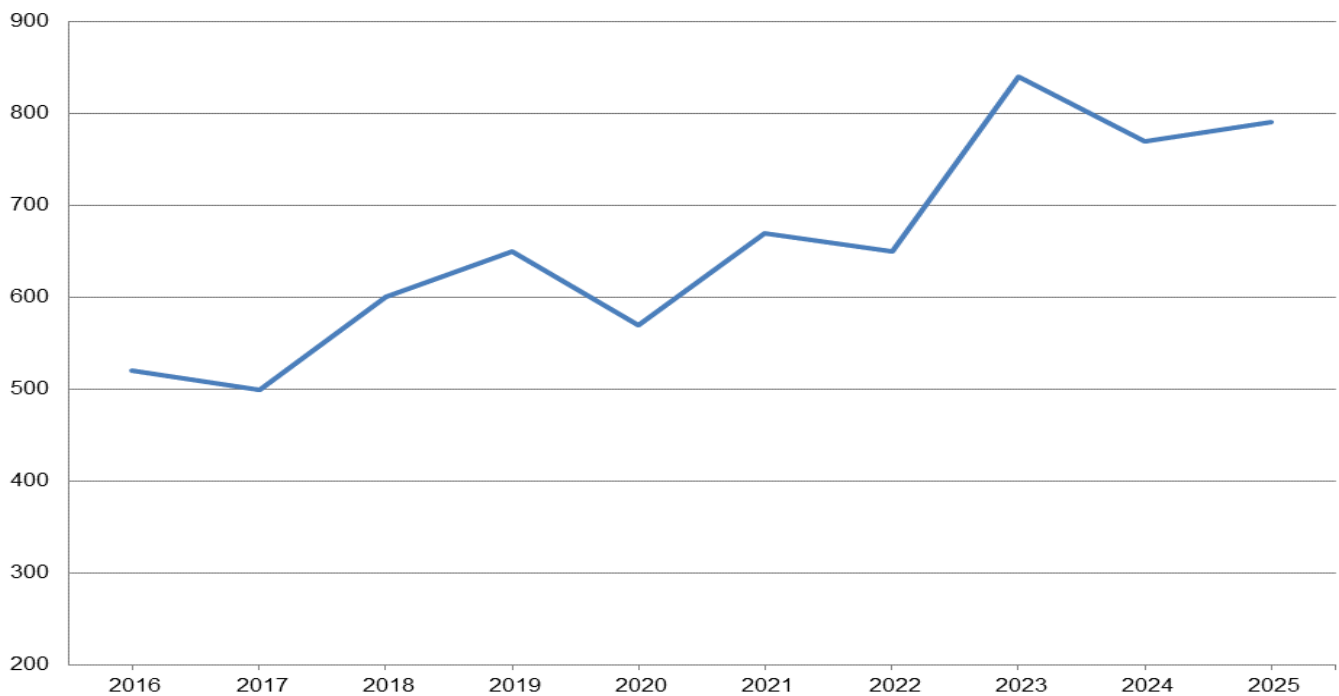

Illinois Winter Wheat Seedings

Released January 10, 2025

Winter wheat seeded area for 2025 is estimated at 790,000 acres, up 3 percent from 2024.

Winter Wheat Area Seeded – Illinois: 2023-2025

	Crop year			2025 as percent of 2024 (percent)
	2023 (1,000 acres)	2024 (1,000 acres)	2025 (1,000 acres)	
Winter wheat	840	770	790	103

Winter Wheat Area Seeded – Illinois

Thousand acres