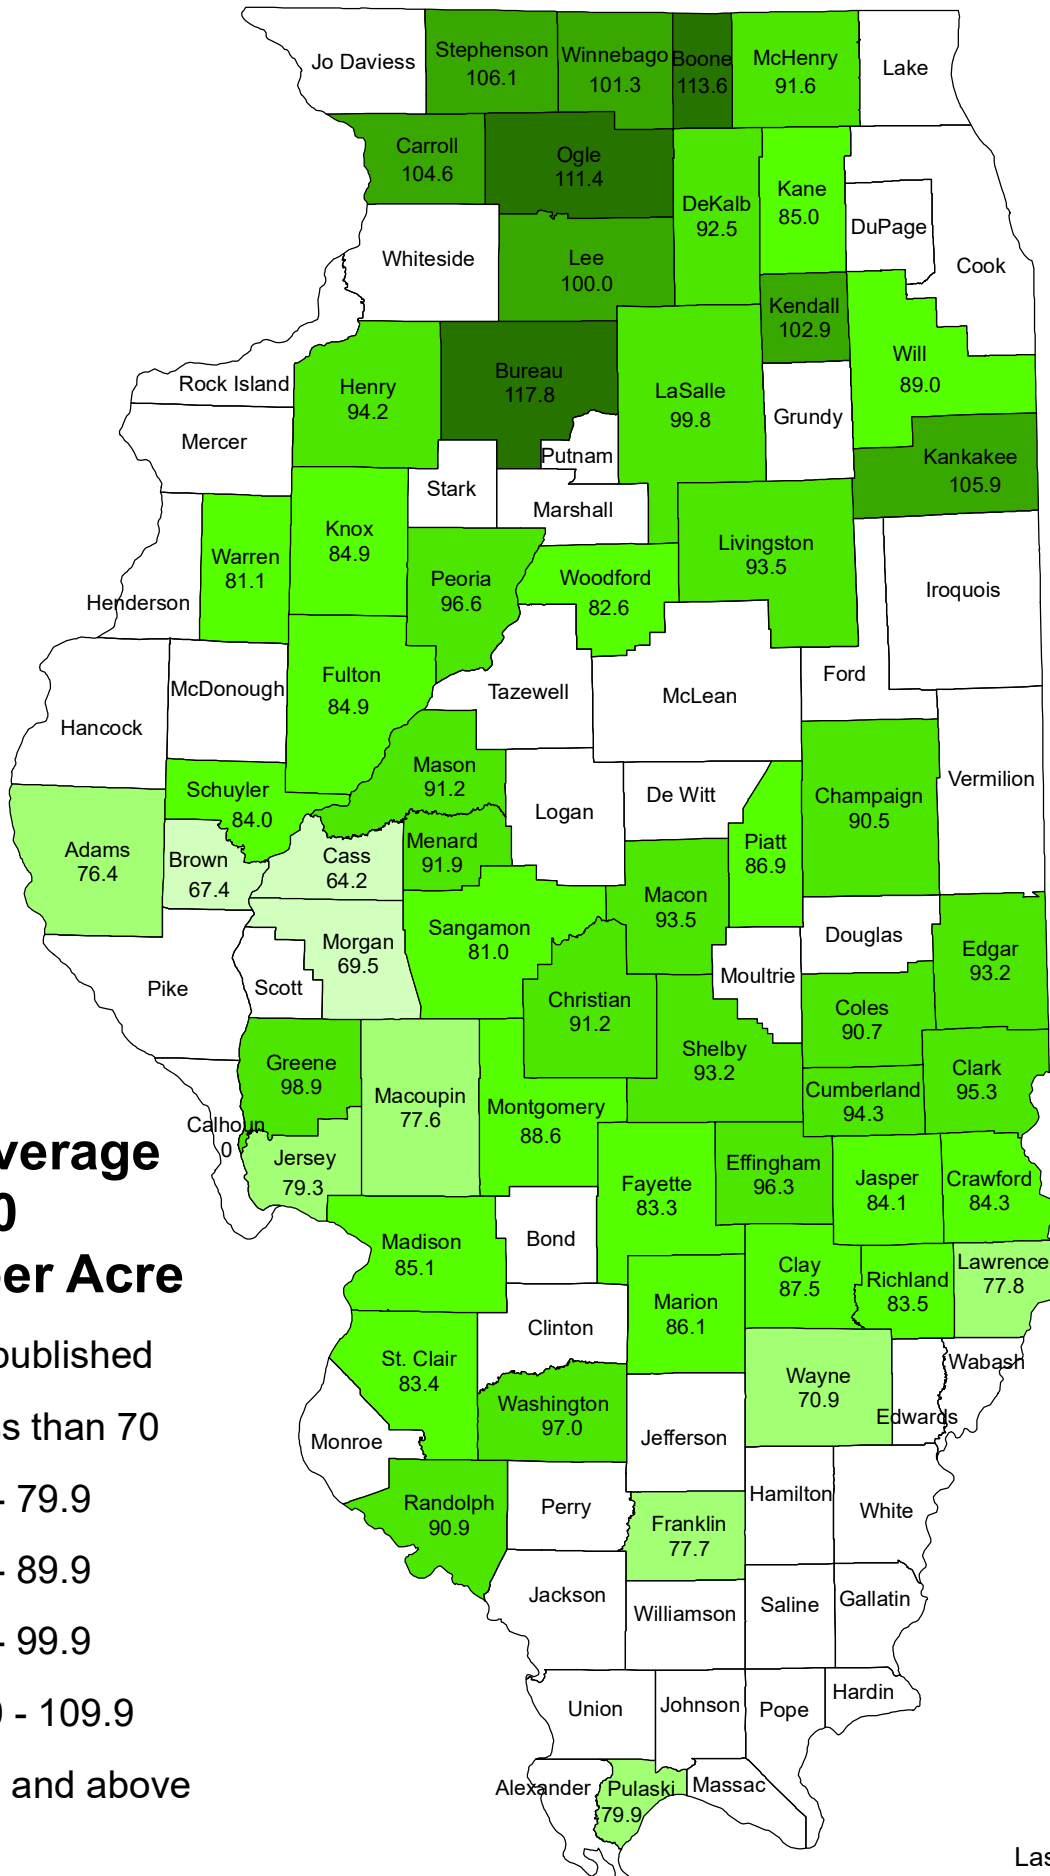

2024 Illinois Winter Wheat Yield Estimates

Illinois Average
86.0
Bushels per Acre

- Unpublished
- Less than 70
- 70 - 79.9
- 80 - 89.9
- 90 - 99.9
- 100 - 109.9
- 110 and above