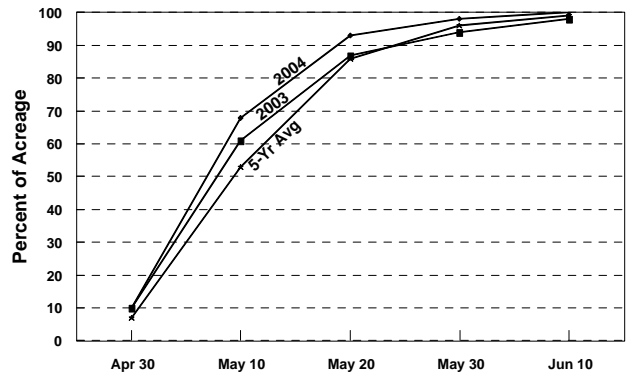

WHEAT - CROP DEVELOPMENT

WHEAT: Percent of acreage seeded by specified dates, Illinois, 1995-2004

Year	September		October			November	
	20	30	10	20	30	10	20
1995	1	4	30	78	93	100	100
1996	0	3	19	57	83	97	99
1997	1	6	43	86	95	99	100
1998	0	4	16	65	91	97	100
1999	0	5	36	75	93	99	100
2000	1	4	21	61	91	98	100
2001	3	10	37	67	84	97	100
2002	1	8	49	82	95	99	100
2003	3	7	28	60	88	98	100
2004	2	10	34	55	77	89	97

WHEAT: Percent of acreage headed by specified dates, Illinois, 1995-2004

Year	April	May			June
	30	10	20	30	10
1995	2	33	76	92	98
1996	0	2	22	72	92
1997	1	8	48	83	92
1998	8	46	84	97	99
1999	2	35	82	96	99
2000	14	64	95	99	100
2001	6	58	88	97	100
2002	4	49	80	92	98
2003	10	61	87	94	98
2004	10	68	93	98	100

Wheat - Seeded

5-Yr Average Includes 1999-2003

Wheat - Headed

5-Yr Average Includes 1999-2003