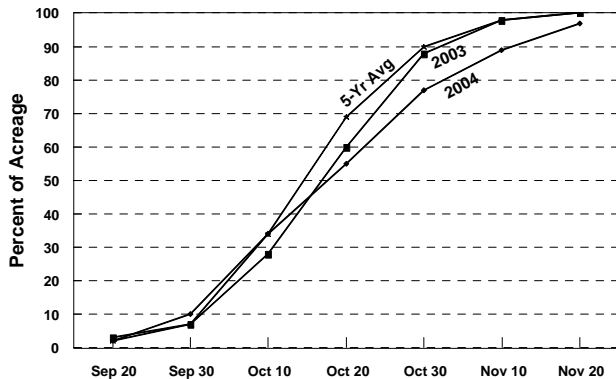

WHEAT - CROP DEVELOPMENT

WHEAT: Percent of acreage seeded by specified dates, Illinois, 1995-2004

Year	September		October			November	
	20	30	10	20	30	10	20
1995	1	4	30	78	93	100	100
1996	0	3	19	57	83	97	99
1997	1	6	43	86	95	99	100
1998	0	4	16	65	91	97	100
1999	0	5	36	75	93	99	100
2000	1	4	21	61	91	98	100
2001	3	10	37	67	84	97	100
2002	1	8	49	82	95	99	100
2003	3	7	28	60	88	98	100
2004	2	10	34	55	77	89	97

WHEAT: Percent of acreage headed by specified dates, Illinois, 1995-2004

Year	April	May			June
	30	10	20	30	10
1995	2	33	76	92	98
1996	0	2	22	72	92
1997	1	8	48	83	92
1998	8	46	84	97	99
1999	2	35	82	96	99
2000	14	64	95	99	100
2001	6	58	88	97	100
2002	4	49	80	92	98
2003	10	61	87	94	98
2004	10	68	93	98	100

Wheat - Seeded

5-Yr Average Includes 1999-2003

Wheat - Headed

5-Yr Average Includes 1999-2003