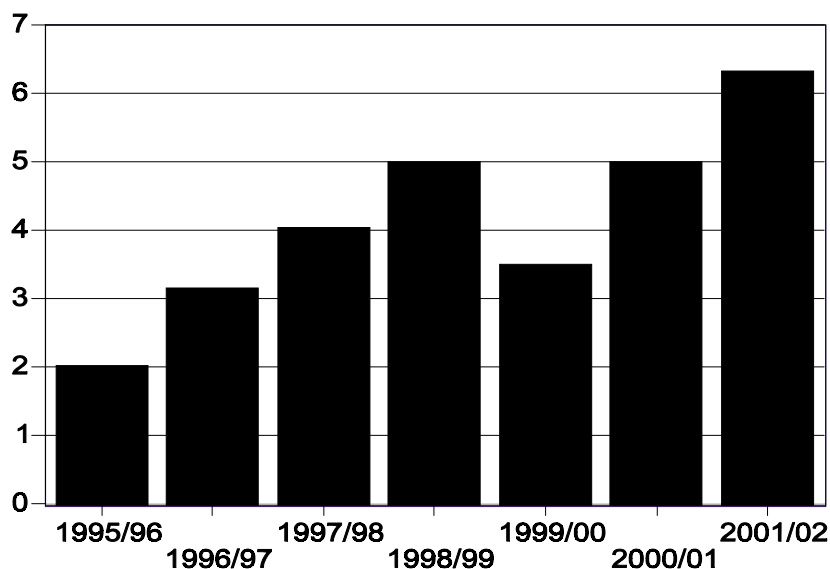

National Agricultural Statistics Service

Hawaii Agricultural Statistics Service
Hawaii Department of Agriculture

Hawaii Seed Crops

Donald A. Martin, State Agricultural Statistician

August 20, 2002

Seed industry value tops \$32 million

The Hawaii Agricultural Statistics Service estimates the value of Hawaii's seed industry at a record high \$32.8 million for the 2001/02 season. This preliminary estimate represents a 2 percent increase from 2000/01, and is the 11th consecutive year of increase. Seed corn is expected to account for \$32.3 million, or 98 percent, of the total value in 2001/02. A variety of other seed crops account for the remaining 2 percent.

Outshipments of seed are anticipated to total a record high 6.3 million pounds during the 2001/02 season, up 27 percent from the previous record amount of 5.0 million pounds shipped last season.

Acreage harvested for all seed crops totaled 3,300 acres during the 2001/02 season, up 6 percent from the previous season. ■

Outshipments of Seeds
State of Hawaii, 1995/96 - 2001/02

Millions of pounds

SEED CROPS

Number of farms, acreage, outshipments, and value
State of Hawaii, 1993-2001

Crop year ¹	Farms	Acreage				Total outshipments of seed	Value ²		
		Total	Nursery	Seed increase	Grow-out or observation		Total	Seed corn	Other seed crops
		----- Acres -----				1,000 pounds	----- 1,000 dollars -----		
1993-94	7	1,230	490	660	80	1,850	9,600	9,100	500
1994-95	7	1,400	640	670	90	3,200	9,640	9,190	450
1995-96	6	1,600	630	910	60	2,025	13,000	12,475	525
1996-97	6	1,780	625	1,060	95	3,160	20,250	19,030	1,220
1997-98	8	2,960	1,040	1,830	90	4,050	25,150	24,684	466
1998-99	8	3,070	1,120	1,870	80	5,000	25,300	24,620	680
1999-00	8	2,450	1,045	1,300	105	3,500	30,500	28,700	1,800
2000-01	8	3,120	850	2,145	125	5,000	32,200	31,620	580
2001-02 ³	8	3,300	925	2,250	125	6,340	32,800	32,275	525