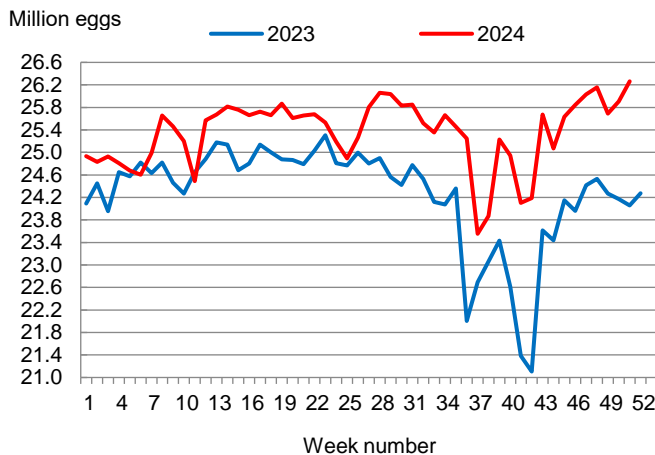

Arkansas Broiler Hatchery

Released: December 26, 2024

Delta Region – Arkansas Field Office

10800 Financial Centre Parkway, Suite 110, Little Rock, Arkansas 72211

(501) 228-9926 · (855) 270-2705 FAX · www.nass.usda.gov

Cooperating with the Arkansas Department of Agriculture

This report contains the results from the **Weekly Broiler Hatchery Report**. These data are also posted on our web site at <https://www.nass.usda.gov/ar> and in a more detailed report at <https://www.nass.usda.gov>. Thanks to all who responded to this survey.

Broiler-Type Eggs Set Up 9 Percent from Last Year

Arkansas hatcheries set 26.3 million broiler-type eggs during the week ending December 21, 2024, up 9 percent from the comparable week in 2023 and up 1 percent from the previous week.

Hatcheries in the United States weekly program set 250 million eggs in incubators during the week ending December 21, 2024, up 4 percent from a year ago.

Broiler-Type Chicks Placed Down Slightly

Arkansas broiler-type chicks placed for meat production were 21.4 million chicks during the week ending December 21, 2024, down slightly from the comparable week in 2023 and down 3 percent from the previous week.

Broiler growers in the United States weekly program placed 194 million chicks for meat production during the week ending December 21, 2024, up 2 percent from a year ago.

**Broiler-Type Eggs Set
Arkansas: 2023 and 2024**