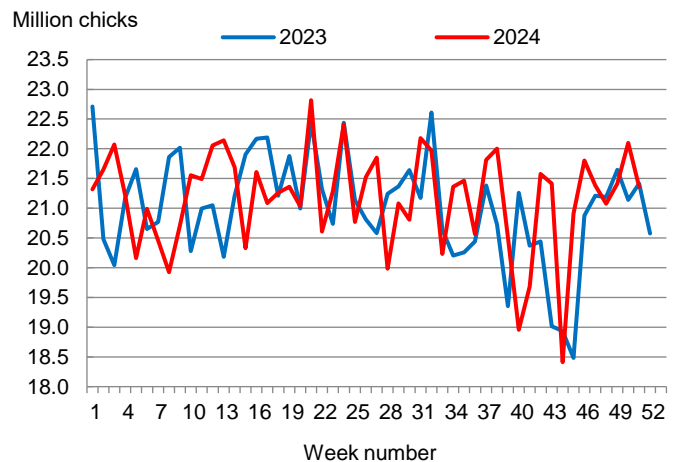

Hatcheries in the United States weekly program set 250 million eggs in incubators during the week ending December 21, 2024, up 4 percent from a year ago.

### Broiler-Type Chicks Placed Down Slightly

Arkansas broiler-type chicks placed for meat production were 21.4 million chicks during the week ending December 21, 2024, down slightly from the comparable week in 2023 and down 3 percent from the previous week.

Broiler growers in the United States weekly program placed 194 million chicks for meat production during the week ending December 21, 2024, up 2 percent from a year ago.

**Broiler-Type Eggs Set  
Arkansas: 2023 and 2024**

**Broiler-Type Chicks Placed  
Arkansas: 2023 and 2024**