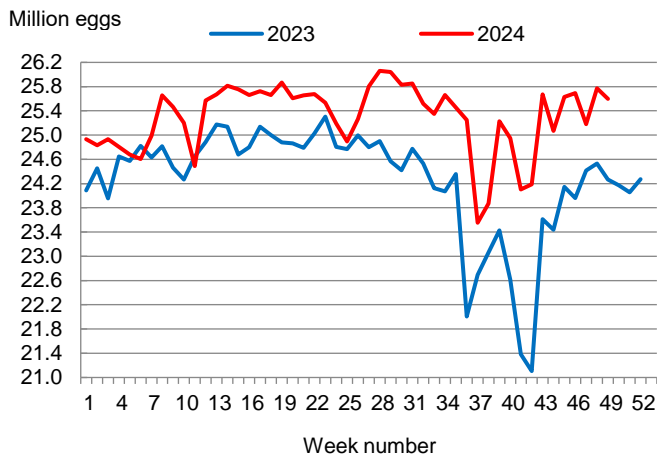

Arkansas Broiler Hatchery

Released: December 11, 2024

Delta Region – Arkansas Field Office

10800 Financial Centre Parkway, Suite 110, Little Rock, Arkansas 72211

(501) 228-9926 · (855) 270-2705 FAX · www.nass.usda.gov

Cooperating with the Arkansas Department of Agriculture

This report contains the results from the **Weekly Broiler Hatchery Report**. These data are also posted on our web site at <https://www.nass.usda.gov/ar> and in a more detailed report at <https://www.nass.usda.gov>. Thanks to all who responded to this survey.

Broiler-Type Eggs Set Up 5 Percent from Last Year

Arkansas hatcheries set 25.6 million broiler-type eggs during the week ending December 7, 2024, up 5 percent from the comparable week in 2023 but down 1 percent from the previous week.

Hatcheries in the United States weekly program set 250 million eggs in incubators during the week ending December 7, 2024, up 6 percent from a year ago.

Broiler-Type Chicks Placed Down 1 Percent

Arkansas broiler-type chicks placed for meat production were 21.4 million chicks during the week ending December 7, 2024, down 1 percent from the comparable week in 2023 but up 2 percent from the previous week.

Broiler growers in the United States weekly program placed 193 million chicks for meat production during the week ending December 7, 2024, up 3 percent from a year ago.

**Broiler-Type Eggs Set
Arkansas: 2023 and 2024**