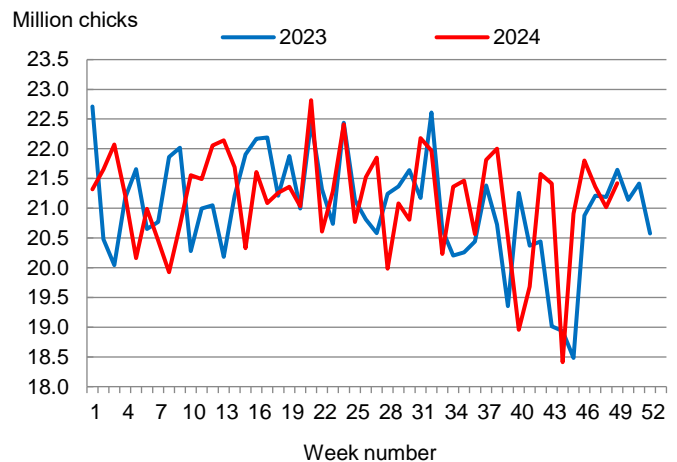

Hatcheries in the United States weekly program set 250 million eggs in incubators during the week ending December 7, 2024, up 6 percent from a year ago.

### Broiler-Type Chicks Placed Down 1 Percent

Arkansas broiler-type chicks placed for meat production were 21.4 million chicks during the week ending December 7, 2024, down 1 percent from the comparable week in 2023 but up 2 percent from the previous week.

Broiler growers in the United States weekly program placed 193 million chicks for meat production during the week ending December 7, 2024, up 3 percent from a year ago.

**Broiler-Type Eggs Set  
Arkansas: 2023 and 2024**

**Broiler-Type Chicks Placed  
Arkansas: 2023 and 2024**