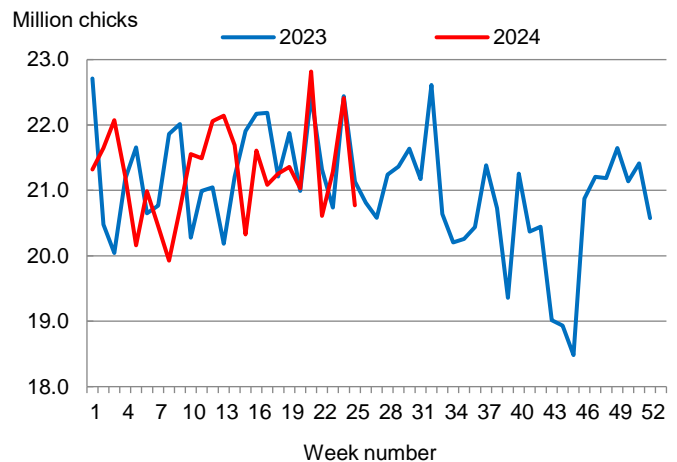

Hatcheries in the United States weekly program set 245 million eggs in incubators during the week ending June 22, 2024, up 2 percent from a year ago.

### Broiler-Type Chicks Placed Down 2 Percent

Arkansas broiler-type chicks placed for meat production were 20.8 million chicks during the week ending June 22, 2024, down 2 percent from the comparable week in 2023 and down 7 percent from the previous week.

Broiler growers in the United States weekly program placed 190 million chicks for meat production during the week ending June 22, 2024, up slightly from a year ago.

**Broiler-Type Eggs Set  
Arkansas: 2023 and 2024**

**Broiler-Type Chicks Placed  
Arkansas: 2023 and 2024**