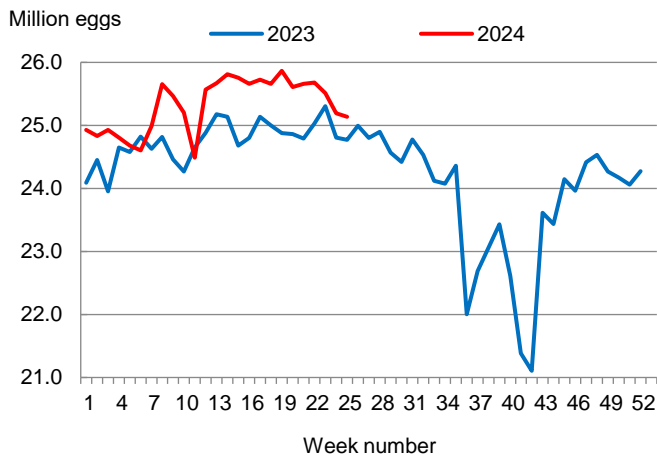

Arkansas Broiler Hatchery

Released: June 26, 2024

Delta Region – Arkansas Field Office

10800 Financial Centre Parkway, Suite 110, Little Rock, Arkansas 72211

(501) 228-9926 · (855) 270-2705 FAX · www.nass.usda.gov

Cooperating with the Arkansas Department of Agriculture

This report contains the results from the **Weekly Broiler Hatchery Report**. These data are also posted on our web site at <https://www.nass.usda.gov/ar> and in a more detailed report at <https://www.nass.usda.gov>. Thanks to all who responded to this survey.

Broiler-Type Eggs Set Up 1 Percent from Last Year

Arkansas hatcheries set 25.1 million broiler-type eggs during the week ending June 22, 2024, up 1 percent from the comparable week in 2023 but down slightly from the previous week.

Hatcheries in the United States weekly program set 245 million eggs in incubators during the week ending June 22, 2024, up 2 percent from a year ago.

Broiler-Type Chicks Placed Down 2 Percent

Arkansas broiler-type chicks placed for meat production were 20.8 million chicks during the week ending June 22, 2024, down 2 percent from the comparable week in 2023 and down 7 percent from the previous week.

Broiler growers in the United States weekly program placed 190 million chicks for meat production during the week ending June 22, 2024, up slightly from a year ago.

**Broiler-Type Eggs Set
Arkansas: 2023 and 2024**