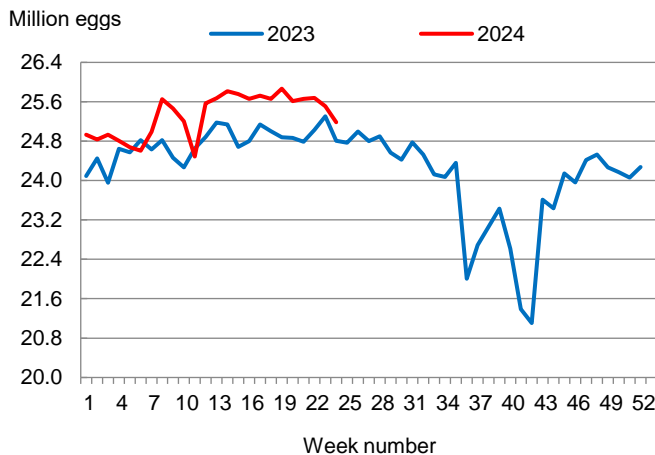

**Broiler-Type Eggs Set Up 2 Percent from Last Year**

Arkansas hatcheries set 25.2 million broiler-type eggs during the week ending June 15, 2024, up 2 percent from the comparable week in 2023 but down 1 percent from the previous week.

Hatcheries in the United States weekly program set 246 million eggs in incubators during the week ending June 15, 2024, up 1 percent from a year ago.

**Broiler-Type Chicks Placed Down 2 Percent**

Arkansas broiler-type chicks placed for meat production were 21.9 million chicks during the week ending June 15, 2024, down 2 percent from the comparable week in 2023 but up 3 percent from the previous week.

Broiler growers in the United States weekly program placed 190 million chicks for meat production during the week ending June 15, 2024, up slightly from a year ago.

**Broiler-Type Eggs Set  
Arkansas: 2023 and 2024**