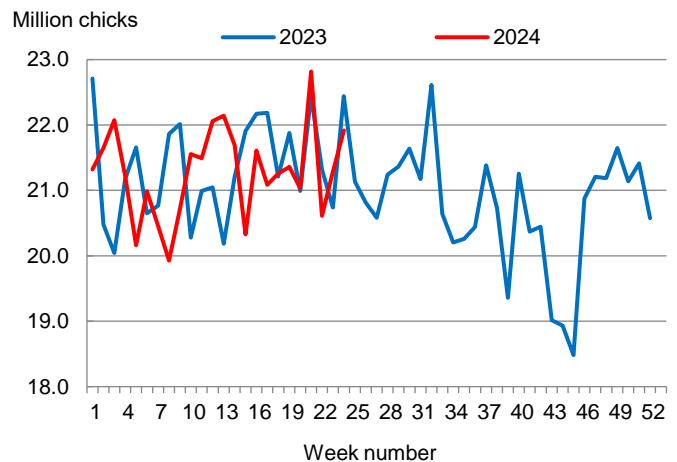

**Broiler-Type Eggs Set Up 2 Percent from Last Year**

Arkansas hatcheries set 25.2 million broiler-type eggs during the week ending June 15, 2024, up 2 percent from the comparable week in 2023 but down 1 percent from the previous week.

Hatcheries in the United States weekly program set 246 million eggs in incubators during the week ending June 15, 2024, up 1 percent from a year ago.

**Broiler-Type Chicks Placed Down 2 Percent**

Arkansas broiler-type chicks placed for meat production were 21.9 million chicks during the week ending June 15, 2024, down 2 percent from the comparable week in 2023 but up 3 percent from the previous week.

Broiler growers in the United States weekly program placed 190 million chicks for meat production during the week ending June 15, 2024, up slightly from a year ago.

**Broiler-Type Eggs Set  
Arkansas: 2023 and 2024**

**Broiler-Type Chicks Placed  
Arkansas: 2023 and 2024**